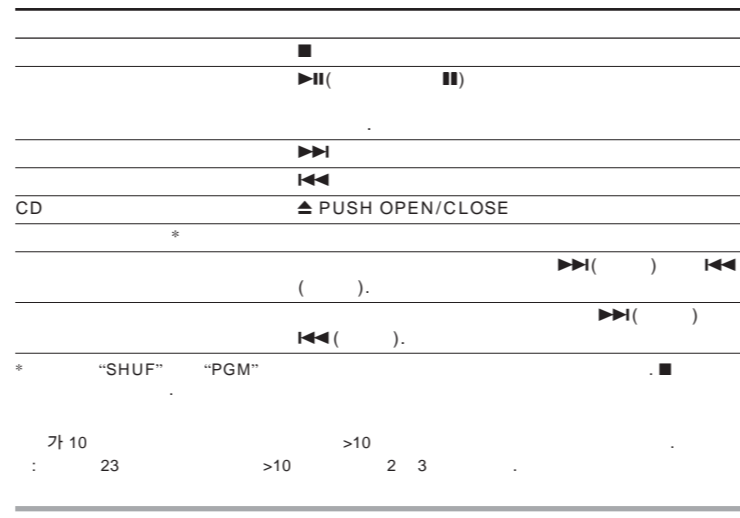

CD

1. 1 CD ("Cd"가 FUNCTION). OPERATE(POWER)
2. 2 CD CD
3. 3 ▲ PUSH OPEN/CLOSE CD
4. 4 ▶▶(▶)

DISPLAY·ENT·MEMORY (E).