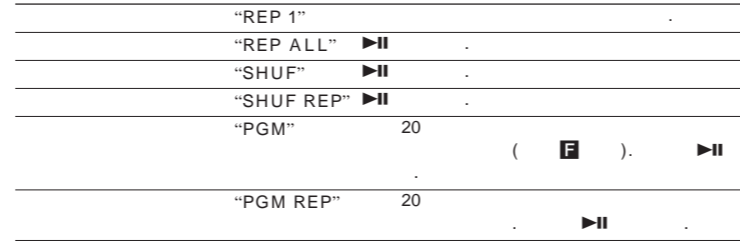

MEGA BASS "MEGA BASS"가

MEGA Xpand "MEGA Xpand"가

CD

- 1 CD ("Cd"가 FUNCTION). OPERATE(POWER)
- 2 CD CD
- 3 ▲ PUSH OPEN/CLOSE CD
- 4 ▶▶(▶)

DISPLAY·ENT·MEMORY (E).

"REP 1", "REP ALL", "SHUF", "SHUF REP", "PGM", "PGM REP"가 MODE