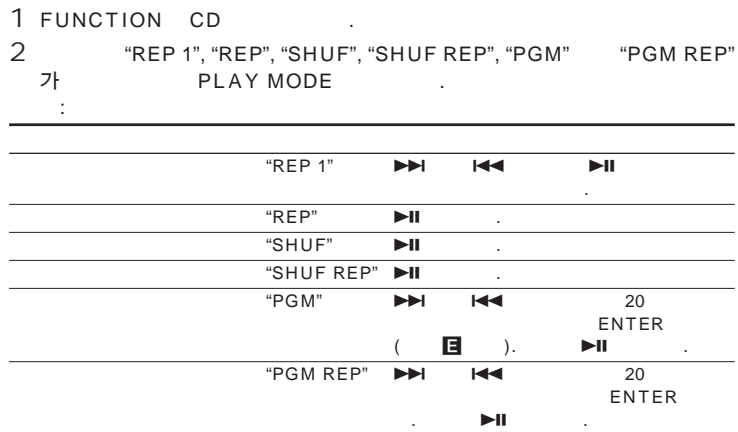

CD

1. 1 CD CD
2. 2 ▲ PUSH OPEN/CLOSE CD
3. 3 FUNCTION CD (C).
4. 4 ▶▶ (D).