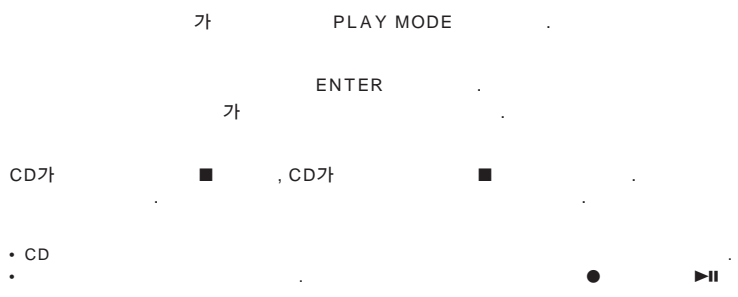

CD

1. 1 CD CD
2. 2 ▲ PUSH OPEN/CLOSE CD
3. 3 FUNCTION CD (C).
4. 4 ▶▶ (D).