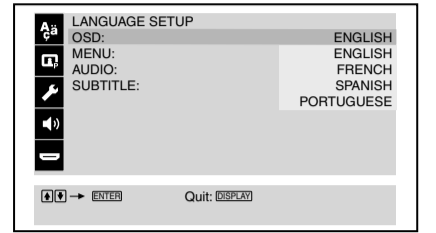

2

1

2

3

3

1

2

PICTURE NAVI

TOP MENU

MAIN MENU

- LANGUAGE
- SUBTITLES
- INFORMATION

TIME/TEXT

AUDIO

1: ENGLISH DOLBY DIGITAL 3/2.1

SUBTITLE

1: ENGLISH

A mountain towers over a lake.

MENU

CHAPTER

- Chapter 1
- Chapter 2
- Chapter 3
- Chapter 4
- Chapter 5
- Chapter 6

DISPLAY

1 (1)
1 (12)
T 0:00:00
DVD VIDEO

PLAYBACK CONTROLS

- Play/Pause
- Stop
- Fast Play
- Slow Play
- Seek (Left/Right)