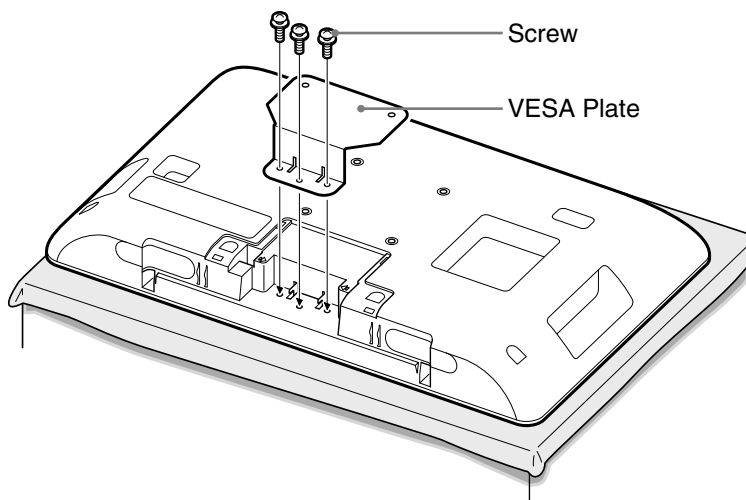

SONY®

Before using the Wall-Mount Bracket

Attach the VESA Plate to your TV as illustrated below to mount the TV on the wall safely and securely. For instructions on using the Wall-Mount Bracket with your TV please go to <http://esupport.sony.com> for your TV model and download "Additional Information for Using Sony Wall-Mount Bracket".