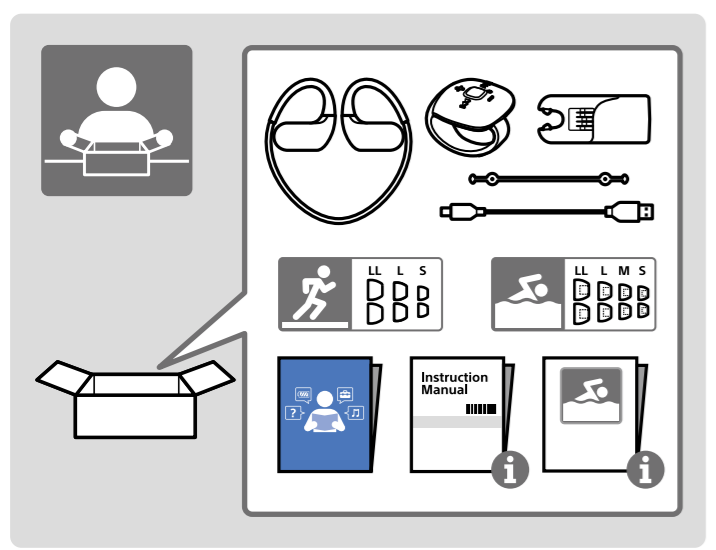

# 3

**Windows**  
 Music Center for PC  
<http://www.sony.net/smc4pc/>

**Mac**  
 Content Transfer for Mac  
<http://www.sony.net/ct-mac/>

**i**

[http://rd1.sony.net/help/dmp/nwws620/h\\_ww/](http://rd1.sony.net/help/dmp/nwws620/h_ww/)