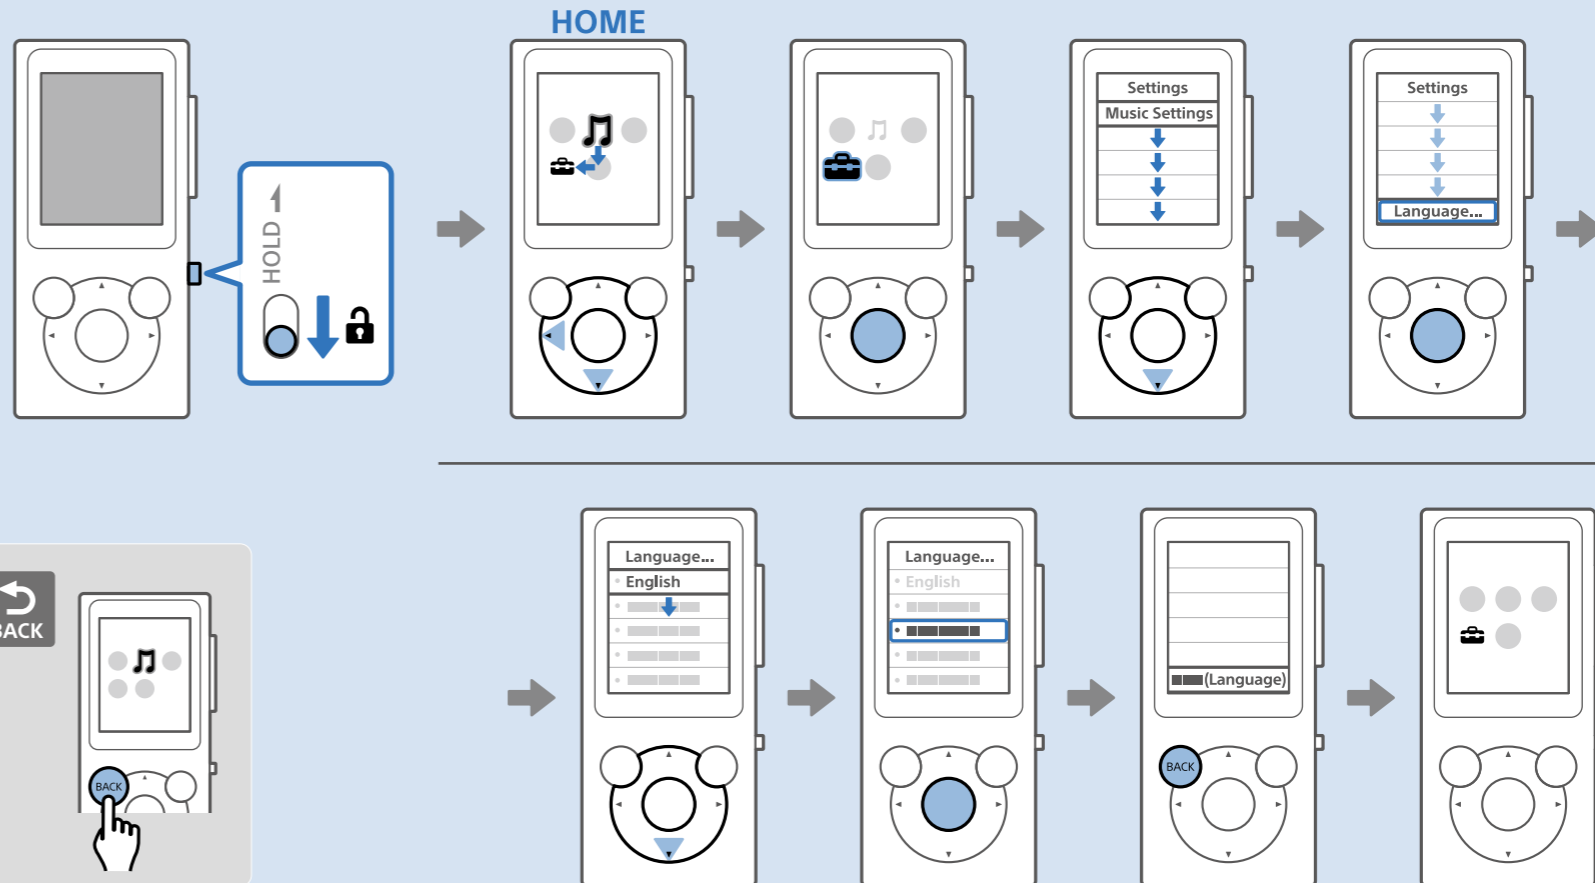

1

English
Español 한국어
Français 简体中文
繁體中文

2

3

POWER OFF

HOME

https://rd1.sony.net/help/dmp/nwe390l/h_ww/

Windows

Music Center for PC
<https://www.sony.net/smc4pc/>

Mac

Content Transfer for mac
<https://www.sony.net/ct-mac/>