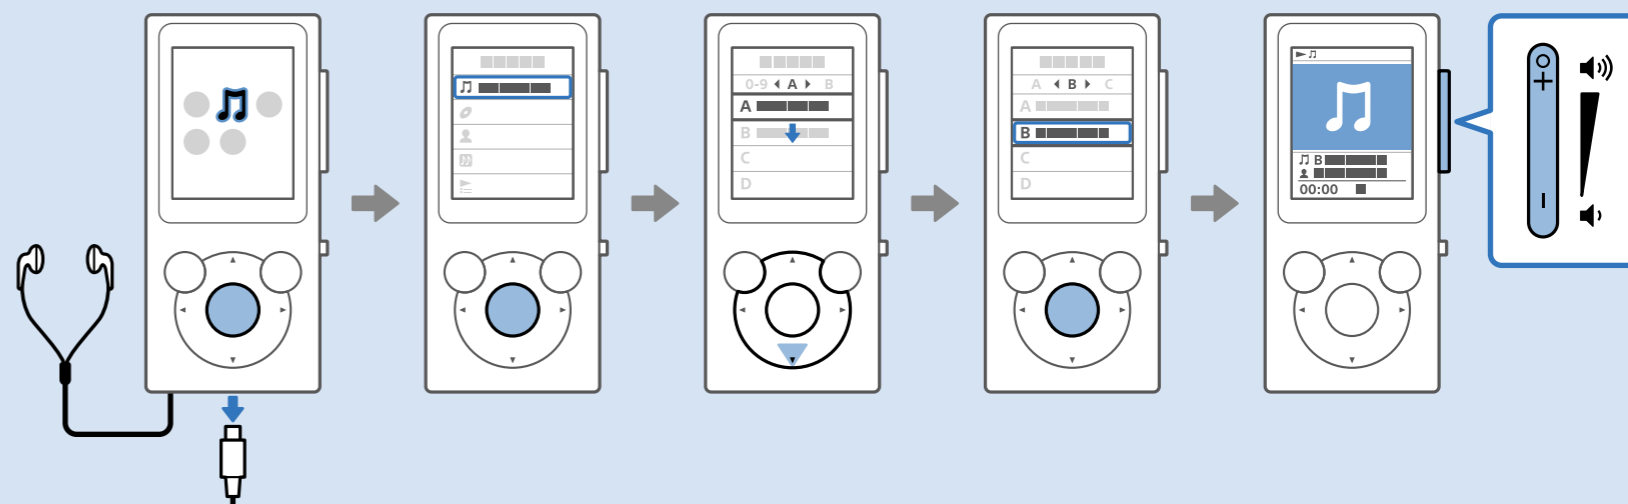

1

English
Español 한국어
Français 简体中文
繁體中文

2

3

POWER OFF

HOME

https://rd1.sony.net/help/dmp/nwe390l/h_ww/

Windows

Music Center for PC
<https://www.sony.net/smc4pc/>

Mac

Content Transfer for mac
<https://www.sony.net/ct-mac/>