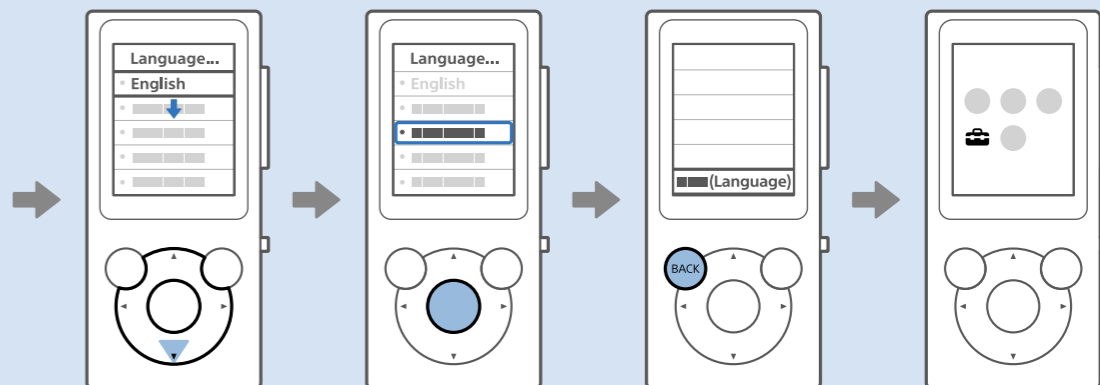

1

English
Español 한국어
Français 简体中文
繁體中文

2

3

POWER OFF

HOME

https://rd1.sony.net/help/dmp/nwe390l/h_ww/

Windows

Music Center for PC
<https://www.sony.net/smc4pc/>

Mac

Content Transfer for mac
<https://www.sony.net/ct-mac/>