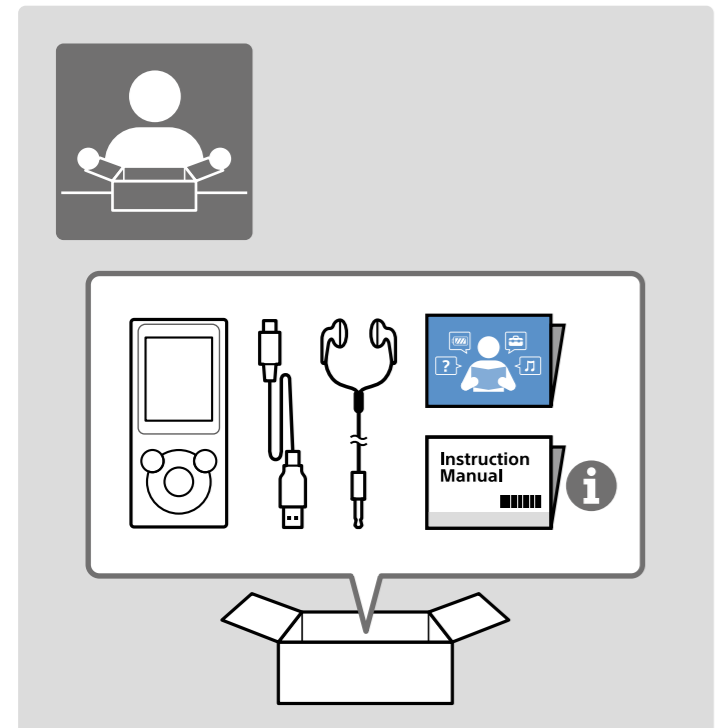

1

English
Español 한국어
Français 简体中文
繁體中文

2

3

POWER OFF

HOME

https://rd1.sony.net/help/dmp/nwe390l/h_ww/

Windows

Music Center for PC
<https://www.sony.net/smc4pc/>

Mac

Content Transfer for mac
<https://www.sony.net/ct-mac/>