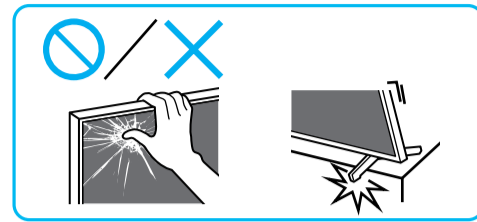

Setup Guide

Téléviseur
Televisor
Televizor

US	Setup Guide
FR	Manuel de configuration
ES	Guía de configuración
PT	Guia de Configuração

Sony Customer Support

U.S.A.:
<https://www.sony.com/tvsupport>
Canada:
<https://www.sony.ca/support>
United States 1.800.222.SONY
Canada 1.877.899.SONY
Please Do Not Return the Product to the Store