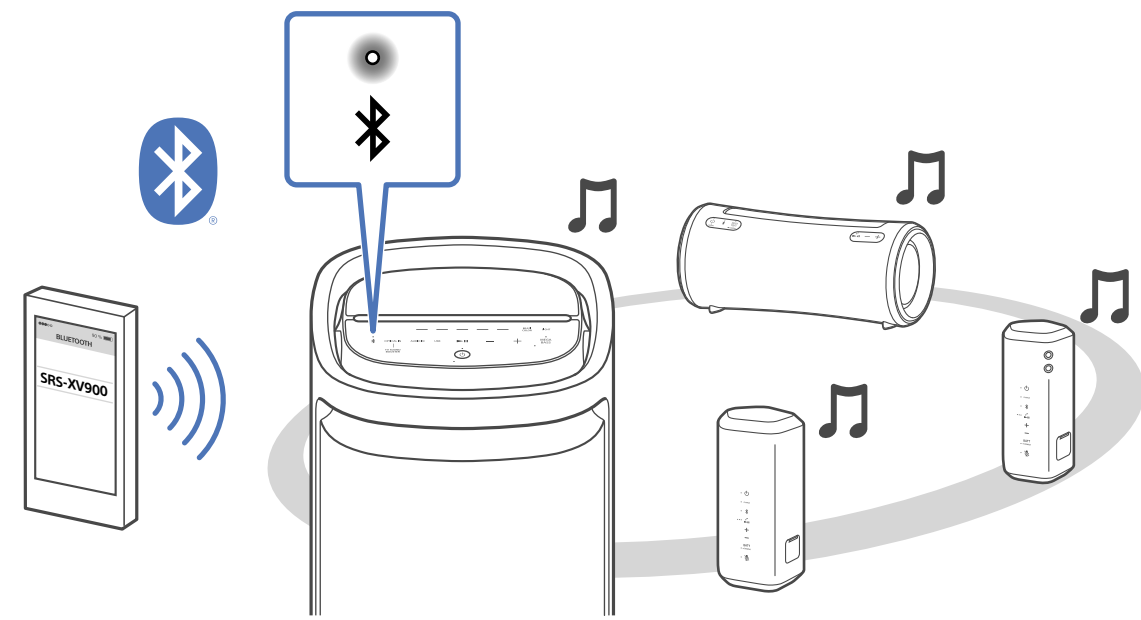

1

2

SRS-XV900

3

Party
Connect

Android / iPhone

<https://www.sony.net/smcapp/>

Sony Music Center

Fiestable

?

https://rd1.sony.net/help/speaker/srs-xv900/h_zz/

Startup Guide for TV Sound Booster