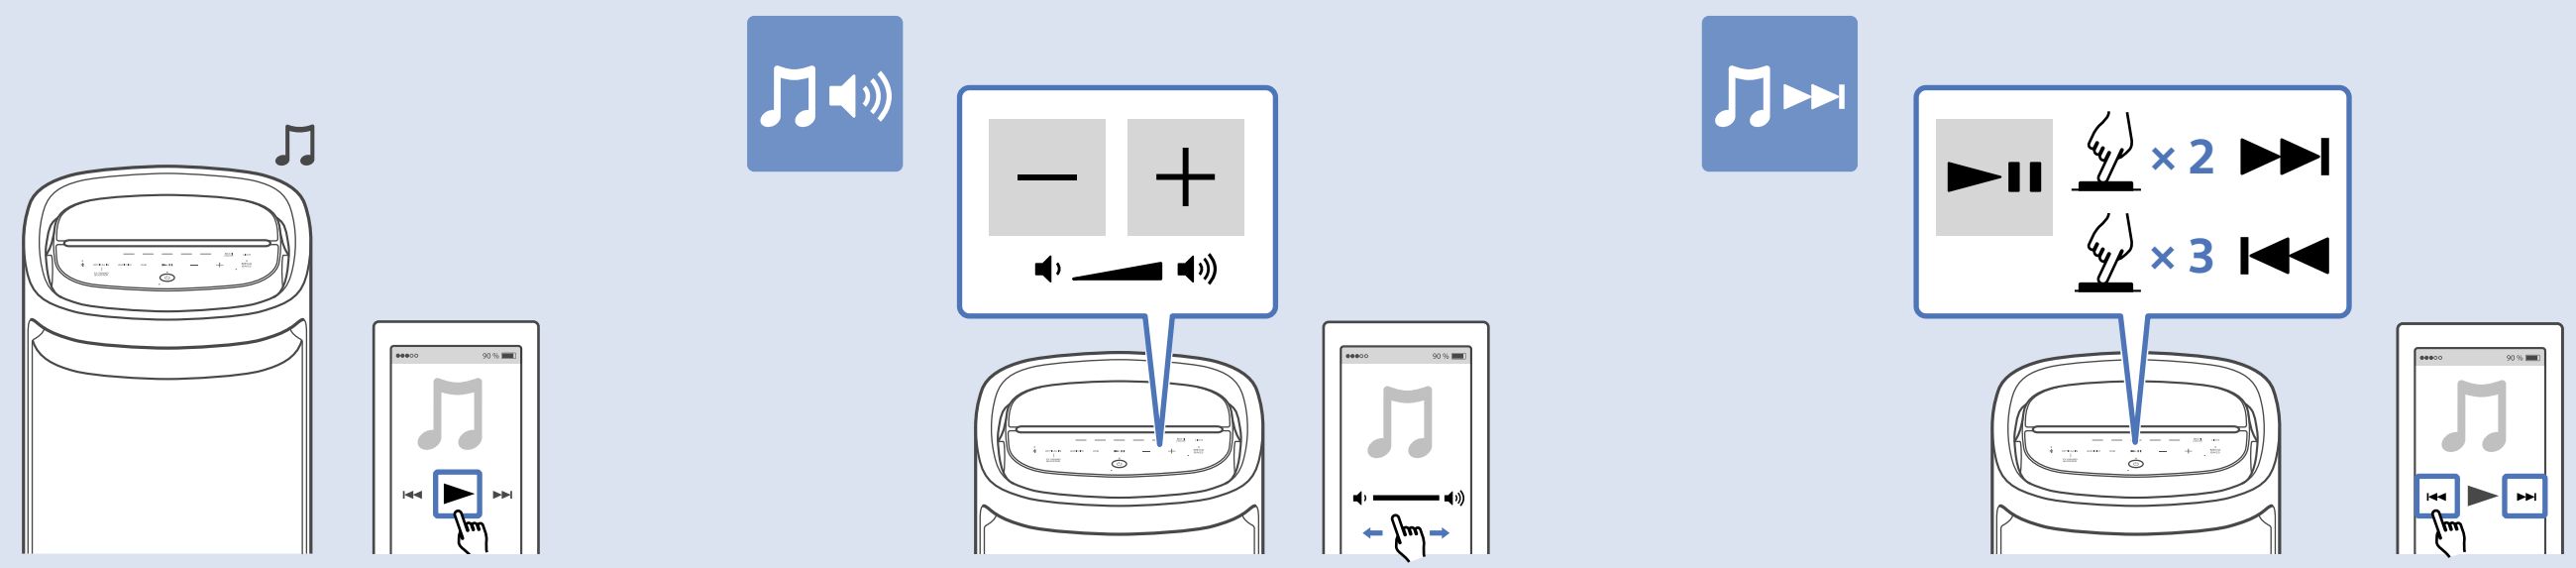

1

2

SRS-XV900

3

Party
Connect

Android / iPhone

<https://www.sony.net/smcapp/>

Sony Music Center

Fiestable

?

https://rd1.sony.net/help/speaker/srs-xv900/h_zz/

Startup Guide for TV Sound Booster