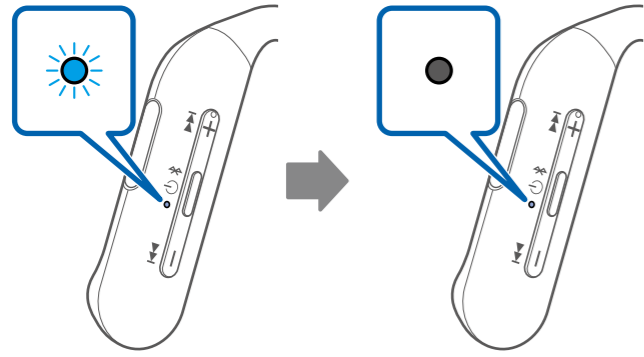

Android/iPhone

<https://rd1.sony.net/help/mdr/2978/h_zz/>