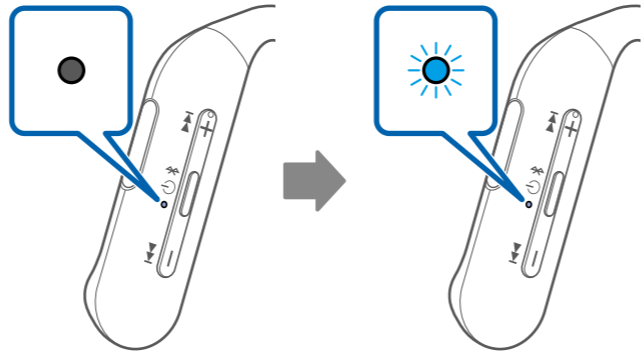

Android/iPhone

<https://rd1.sony.net/help/mdr/2978/h_zz/>