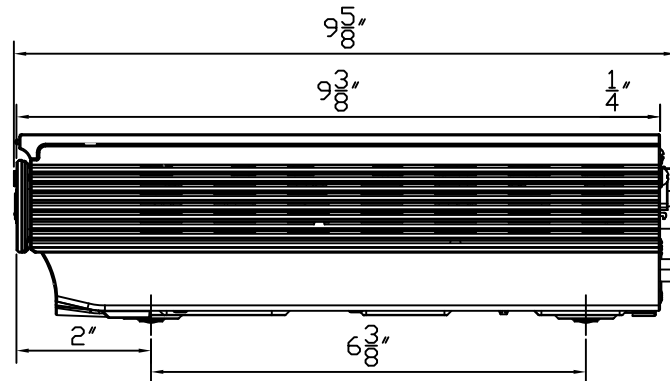

SONY

Model:BDP-S1000ES

Description: Blu-ray Disc player
Dimensions: 17" 2 3/4" 9 5/8"
(WHD):
Weight: TBD

Carton Dimensions: tbd
(WHD):

Power requirements: 120V AC
60HZ

Front, door closed

Front, door-open

Left side

SONY

Model:BDP-S1000ES

Description: Blu-ray Disc player
Dimensions: 17" 2³/₄" 9⁵/₈"
(WHD):
Weight: TBD

Carton Dimensions: tbd
(WHD):

Power requirements: 120V AC
60HZ

NOTE:
WHERE THERE ARE CLOSE TOLERANCES INVOLVED IN CABINET BUILDING OR APPLICATIONS WHICH REQUIRE A GREAT DEGREE OF PRECISION, WE RECOMMEND THAT THE PRODUCT ITSELF BE USED TO MAKE THE ACTUAL MEASUREMENTS. SONY WILL NOT BE HELD RESPONSIBLE FOR INACCURACIES IN THE DESIGN OR MANUFACTURE OF ENCLOSURES.