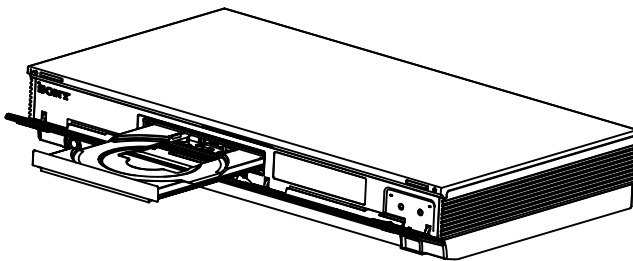

SONY

Model:BDP-S1000ES

Description: Blu-ray Disc player
Dimensions: 17" 2 3/4" 9 5/8"
(WHD):
Weight: TBD

Carton Dimensions: tbd
(WHD):

Power requirements: 120V AC
60HZ

Front, door closed

Front, door-open

Left side

NOTE:
WHERE THERE ARE CLOSE TOLERANCES INVOLVED IN CABINET BUILDING OR APPLICATIONS WHICH REQUIRE A GREAT DEGREE OF PRECISION, WE RECOMMEND THAT THE PRODUCT ITSELF BE USED TO MAKE THE ACTUAL MEASUREMENTS. SONY WILL NOT BE HELD RESPONSIBLE FOR INACCURACIES IN THE DESIGN OR MANUFACTURE OF ENCLOSURES.

SONY

Model:BDP-S1000ES

Description: Blu-ray Disc player
Dimensions: 17" 2³/₄" 9⁵/₈"
(WHD):
Weight: TBD

Carton Dimensions: tbd
(WHD):

Power requirements: 120V AC
60HZ

NOTE:
WHERE THERE ARE CLOSE TOLERANCES INVOLVED IN CABINET BUILDING OR APPLICATIONS WHICH REQUIRE A GREAT DEGREE OF PRECISION, WE RECOMMEND THAT THE PRODUCT ITSELF BE USED TO MAKE THE ACTUAL MEASUREMENTS. SONY WILL NOT BE HELD RESPONSIBLE FOR INACCURACIES IN THE DESIGN OR MANUFACTURE OF ENCLOSURES.