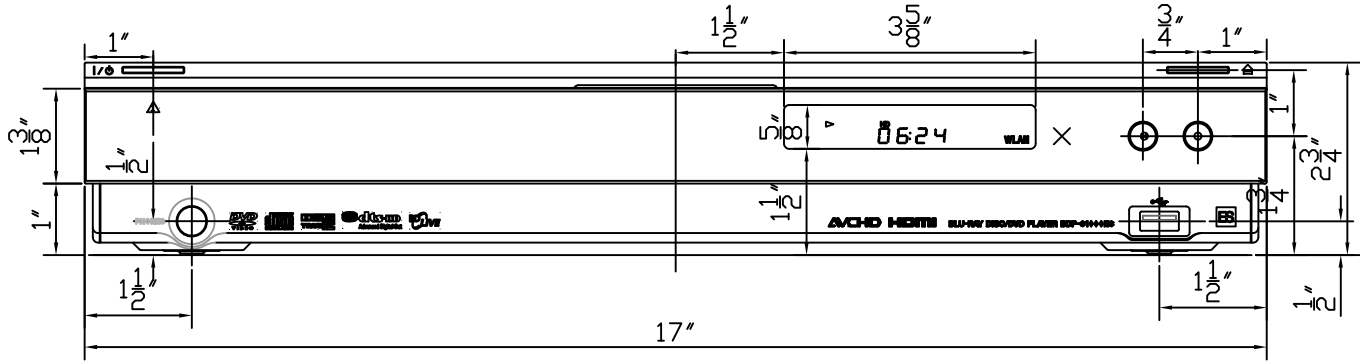

SONY

Model:BDP-S1000ES

Description: Blu-ray Disc player
Dimensions: 17" 2 3/4" 9 5/8"
(WHD):
Weight: TBD

Carton Dimensions: tbd
(WHD):

Power requirements: 120V AC
60HZ

Front, door closed

Front, door-open

Left side

NOTE:
WHERE THERE ARE CLOSE TOLERANCES INVOLVED IN CABINET BUILDING OR APPLICATIONS WHICH REQUIRE A GREAT DEGREE OF PRECISION, WE RECOMMEND THAT THE PRODUCT ITSELF BE USED TO MAKE THE ACTUAL MEASUREMENTS. SONY WILL NOT BE HELD RESPONSIBLE FOR INACCURACIES IN THE DESIGN OR MANUFACTURE OF ENCLOSURES.

SONY

Model:BDP-S1000ES

Description: Blu-ray Disc player
Dimensions: 17" 2³/₄" 9⁵/₈"
(WHD):
Weight: TBD

Carton Dimensions: tbd
(WHD):

Power requirements: 120V AC
60HZ

NOTE:
WHERE THERE ARE CLOSE TOLERANCES INVOLVED IN CABINET BUILDING OR APPLICATIONS WHICH REQUIRE A GREAT DEGREE OF PRECISION, WE RECOMMEND THAT THE PRODUCT ITSELF BE USED TO MAKE THE ACTUAL MEASUREMENTS. SONY WILL NOT BE HELD RESPONSIBLE FOR INACCURACIES IN THE DESIGN OR MANUFACTURE OF ENCLOSURES.