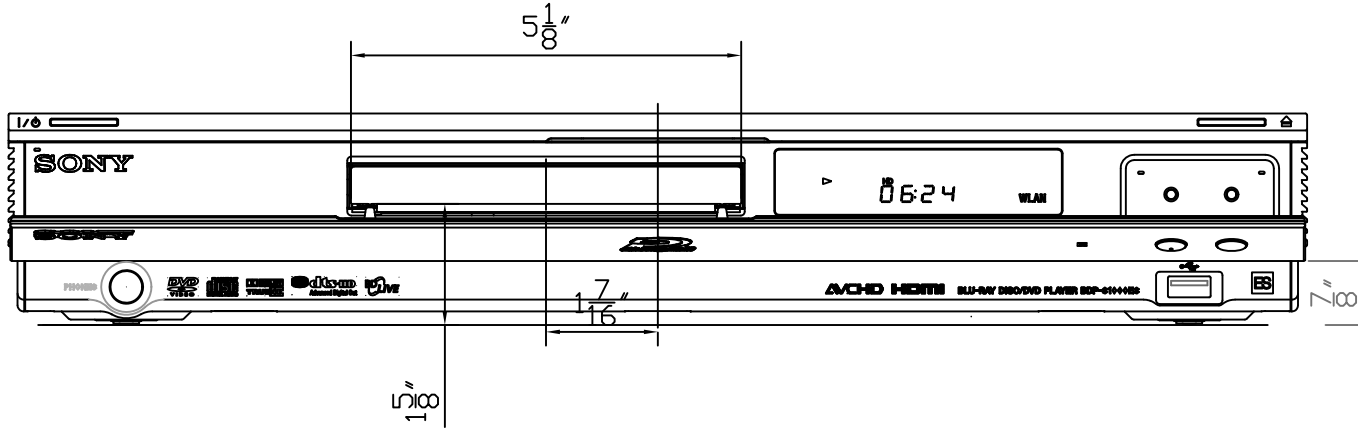

SONY

Model:BDP-S1000ES

Description: Blu-ray Disc player
Dimensions: 17" 2 3/4" 9 5/8"
(WHD):
Weight: TBD

Carton Dimensions: tbd
(WHD):

Power requirements: 120V AC
60HZ

Front, door closed

Front, door-open

Left side

SONY

Model:BDP-S1000ES

Description: Blu-ray Disc player
Dimensions: 17" 2³/₄" 9⁵/₈"
(WHD):
Weight: TBD

Carton Dimensions: tbd
(WHD):

Power requirements: 120V AC
60HZ

NOTE:
WHERE THERE ARE CLOSE TOLERANCES INVOLVED IN CABINET BUILDING OR APPLICATIONS WHICH REQUIRE A GREAT DEGREE OF PRECISION, WE RECOMMEND THAT THE PRODUCT ITSELF BE USED TO MAKE THE ACTUAL MEASUREMENTS. SONY WILL NOT BE HELD RESPONSIBLE FOR INACCURACIES IN THE DESIGN OR MANUFACTURE OF ENCLOSURES.