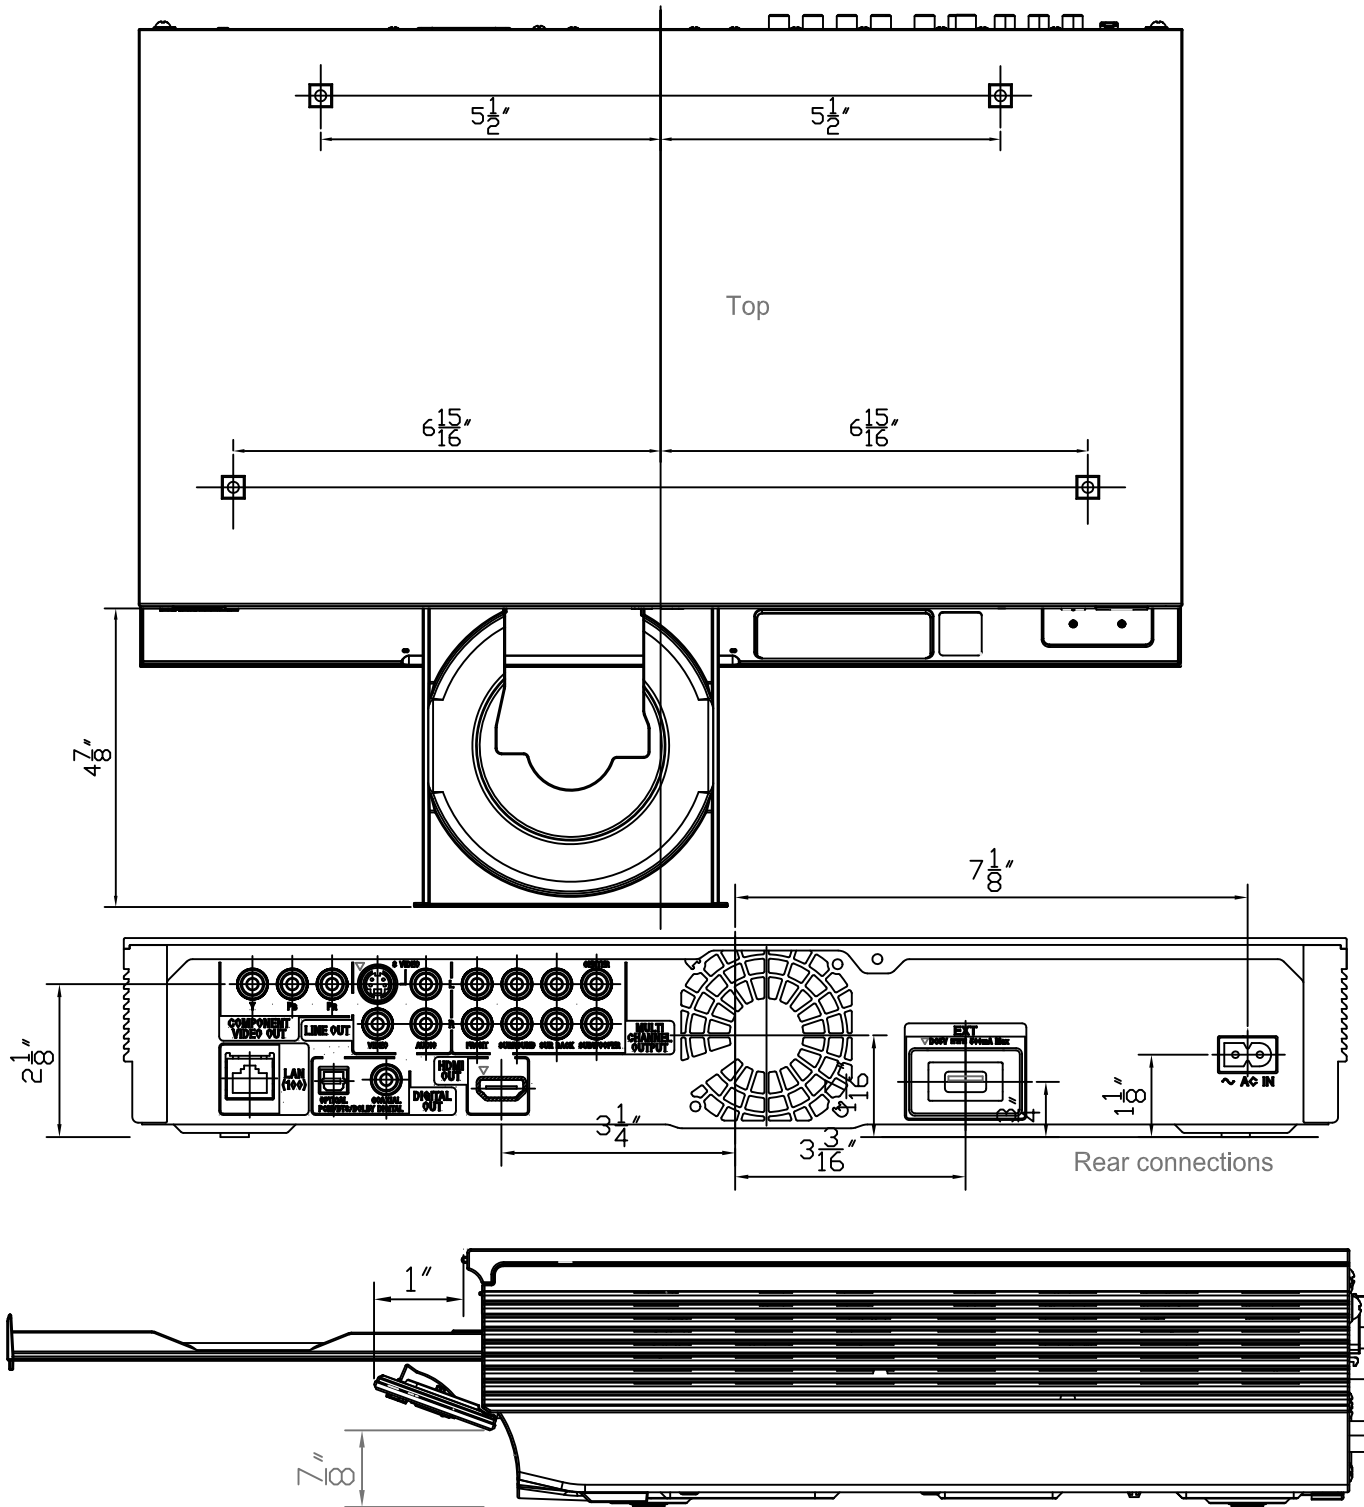

SONY

Model:BDP-S1000ES

Description: Blu-ray Disc player
Dimensions: 17" 2 3/4" 9 5/8"
(WHD):
Weight: TBD

Carton Dimensions: tbd
(WHD):

Power requirements: 120V AC
60HZ

Front, door closed

Front, door-open

Left side

SONY

Model:BDP-S1000ES

Description: Blu-ray Disc player
Dimensions: 17" 2³/₄" 9⁵/₈"
(WHD):
Weight: TBD

Carton Dimensions: tbd
(WHD):

Power requirements: 120V AC
60HZ

NOTE:
WHERE THERE ARE CLOSE TOLERANCES INVOLVED IN CABINET BUILDING OR APPLICATIONS WHICH REQUIRE A GREAT DEGREE OF PRECISION, WE RECOMMEND THAT THE PRODUCT ITSELF BE USED TO MAKE THE ACTUAL MEASUREMENTS. SONY WILL NOT BE HELD RESPONSIBLE FOR INACCURACIES IN THE DESIGN OR MANUFACTURE OF ENCLOSURES.