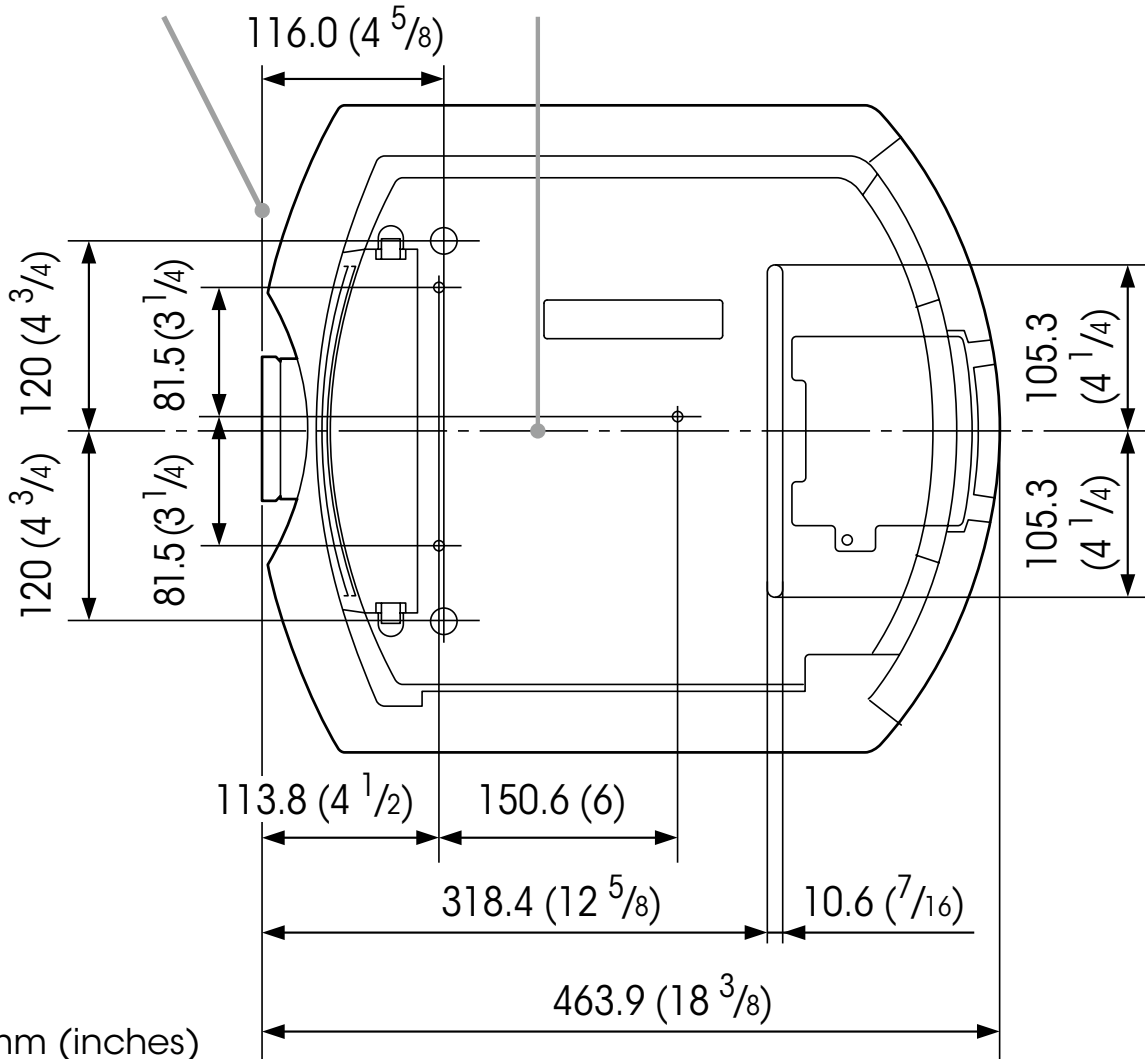

Front of the cabinet

Center of the lens

Units: mm (inches)