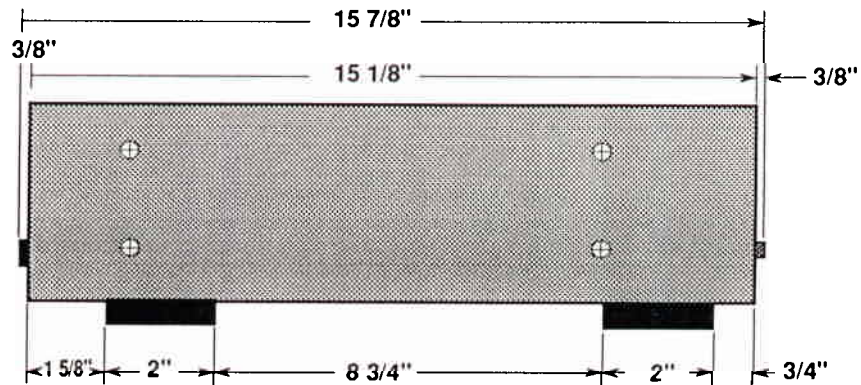

SONY

DAS-R1

DESCRIPTION: D/A Converter Unit

POWER

DIMENSIONS

REQUIREMENTS: 120V AC
60Hz

(WHD): 18 1/2" x 4 7/8" x 15 7/8"

POWER

WEIGHT: 37 lb.

CONSUMPTION: 25 Watts

Scale 4:1

FRONT VIEW

SIDE VIEW

BACK VIEW

1. AUX 1 & 2 In
2. Line Out
3. Twin Link
4. AC Cord

Contractor's Notes: