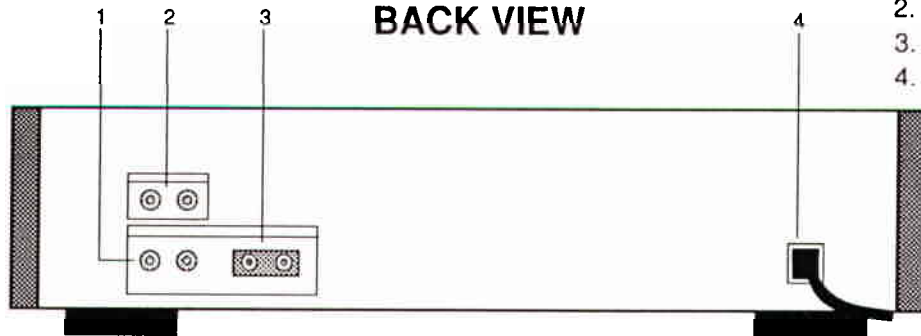

SONY

DAS-R1

DESCRIPTION: D/A Converter Unit

POWER

DIMENSIONS

REQUIREMENTS: 120V AC
60Hz

(WHD): 18 1/2" x 4 7/8" x 15 7/8"

POWER

WEIGHT: 37 lb.

CONSUMPTION: 25 Watts

Scale 4:1

FRONT VIEW

SIDE VIEW

BACK VIEW

1. AUX 1 & 2 In
2. Line Out
3. Twin Link
4. AC Cord

Contractor's Notes: