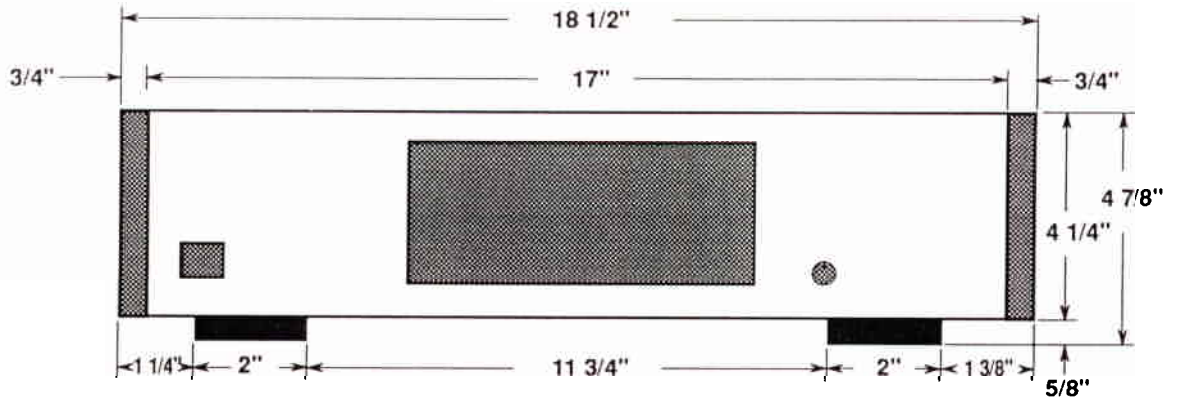

SONY

DAS-R1

DESCRIPTION: D/A Converter Unit

POWER

DIMENSIONS

REQUIREMENTS: 120V AC
60Hz

(WHD): 18 1/2" x 4 7/8" x 15 7/8"

POWER

WEIGHT: 37 lb.

CONSUMPTION: 25 Watts

Scale 4:1

FRONT VIEW

SIDE VIEW

BACK VIEW

1. AUX 1 & 2 In
2. Line Out
3. Twin Link
4. AC Cord

Contractor's Notes: