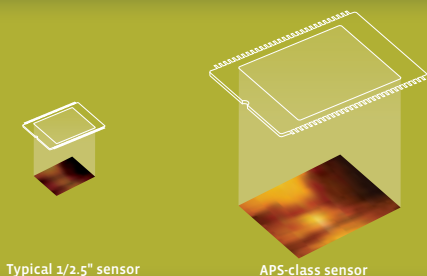

Get closer to the action.

Sony's 12x optical zoom lens gets you far closer than conventional lenses, while maintaining every pixel of resolution. Since optical quality is critical, Sony uses a Carl Zeiss® lens. And since 12x optical zoom can magnify the effect of camera shake, Super SteadyShot® stabilization helps keep your pictures clearer. ▼

12x optical zoom brings you closer to the action without sacrificing resolution the way digital zoom can.

Shoot like a pro.

The DSC-R1 image sensor is literally 12 times the typical size! That's 12 times the area to soak up light. The result? Gorgeous color. Amazing sensitivity. And the superb clarity that only a larger sensor can deliver. ▼

The DSC-R1 APS-class image sensor has a whopping 12 times the area of the typical 1/2.5" sensor.

Cyber-shot®

DSC-S600

Digital Camera

6.0
megapixels

3X
optical zoom

Alkaline/NiMH
batteries

Big (screen), strong (flash) and sensitive (in low light).