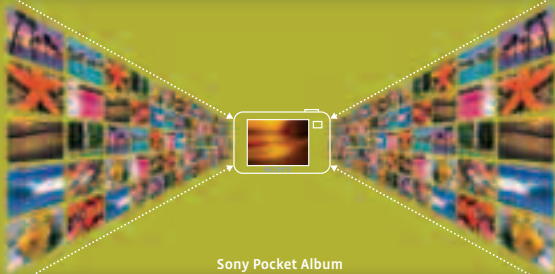

Hundreds of pictures in your pocket.

Now whenever you have your camera, you've got pictures of the kids. And the vacation. And the new house. Every time you take a picture, Sony's pocket album feature stores a VGA-size image, conveniently organized by date. Carry up to 1,100 pictures! And Slide Show presents your pictures with your own selection of MP3 background music and transitions. ▼

Sony Pocket Album

Now everyone can see what you did on your summer vacation. Sony's pocket album function stores hundreds of VGA-size images, neatly filed by date.

Shoot at the speed of life.

Life moves fast. If you're not on your toes, the most memorable moments can pass you by. That's why every Sony camera incorporates the Real Imaging Processor™ LSI. That's how Sony cameras typically start in about one second. And shutter lag is typically 0.01 second! (Times vary by camera.)

Print without a PC.

A printer that's great for word processing may not be great for your precious memories. Compared to the typical ink-jet printer, Sony's DPP-FP50 offers the superior beauty of 16.7 million colors — and the superior protection of Sony's SuperCoat 2™ finish.