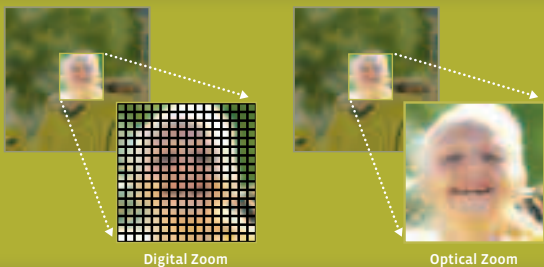

Get closer to the action.

Sony's 12x optical zoom lens gets you far closer than conventional lenses, while maintaining every pixel of resolution. Since optical quality is critical, Sony uses a Carl Zeiss® lens. And since 12x optical zoom can magnify the effect of camera shake, Super SteadyShot® stabilization helps keep your pictures clearer. ▼

12x optical zoom brings you closer to the action without sacrificing resolution the way digital zoom can.

Shoot like a pro.

The DSC-R1 image sensor is literally 12 times the typical size! That's 12 times the area to soak up light. The result? Gorgeous color. Amazing sensitivity. And the superb clarity that only a larger sensor can deliver. ▼