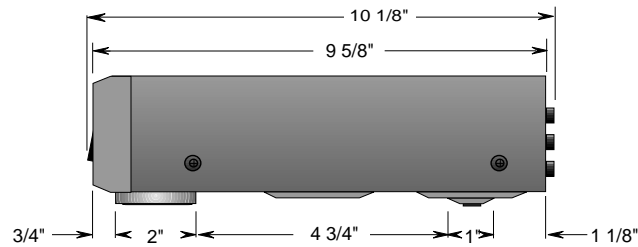

SONY

DVP-NS300

DESCRIPTION: DVD/CD
 DIMENSIONS Player
 (WHD): 17" x 2 15/16" x 10 1/8"
 WEIGHT: 5 lbs approx

POWER REQUIREMENTS: 120V
 POWER 60
 CONSUMPTION: 12 watt
 appro

RMT-D126 REMOTE CONTROL

FRONT VIEW

SIDE VIEW

BACK VIEW

NOTE :
 WHERE THERE ARE CLOSE TOLERANCES INVOLVED IN CABINET BUILDING OR APPLICATIONS WHICH REQUIRE A GREAT DEGREE OF PRECISION WE RECOMMEND THAT THE PRODUCT ITSELF BE USED TO MAKE THE ACTUAL MEASUREMENTS. SONY WILL NOT BE RESPONSIBLE FOR INACCURACIES IN THE DESIGN OR MANUFACTURE OF ENCLOSURES .