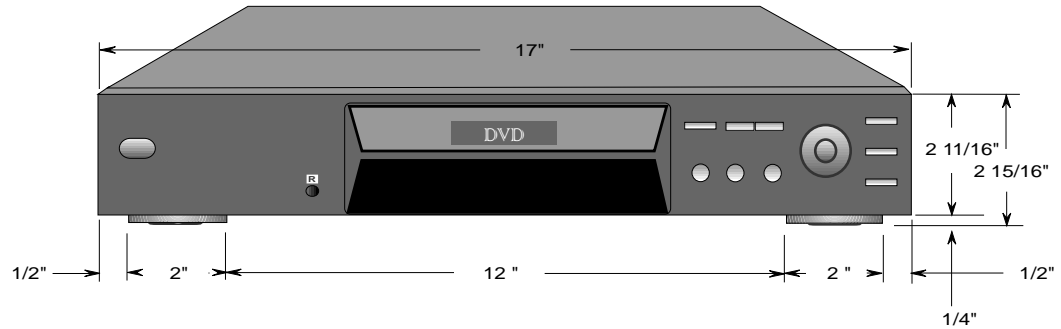

SONY

DVP-NS300

DESCRIPTION: DVD/CD
 DIMENSIONS Player
 (WHD): 17" x 2 15/16" x 10 1/8"
 WEIGHT: 5 lbs approx

POWER REQUIREMENTS: 120V
 POWER 60
 CONSUMPTION: 12 watt
 appro

RMT-D126 REMOTE CONTROL

FRONT VIEW

SIDE VIEW

BACK VIEW

NOTE :
 WHERE THERE ARE CLOSE TOLERANCES INVOLVED IN CABINET BUILDING OR APPLICATIONS WHICH REQUIRE A GREAT DEGREE OF PRECISION WE RECOMMEND THAT THE PRODUCT ITSELF BE USED TO MAKE THE ACTUAL MEASUREMENTS. SONY WILL NOT BE RESPONSIBLE FOR INACCURACIES IN THE DESIGN OR MANUFACTURE OF ENCLOSURES .