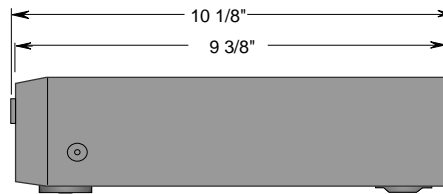

SONY

DVP-NS415

DESCRIPTION: DVD
PLAYER
DIMENSIONS 16 7/8" x 2 1/2" x 10 1/8"
(WHD):
WEIGHT: 8lbs 8oz

POWER REQUIREMENTS: 120V AC
60Hz
POWER CONSUMPTION: 13 watts
approx

RMT-D141A MULTI BRAND TV REMOTE

FRONT VIEW

SIDE VIEW

BACK VIEW

NOTE :
WHERE THERE ARE CLOSE TOLERANCES INVOLVED IN CABINET BUILDING OR APPLICATIONS WHICH REQUIRE A GREAT DEGREE OF PRECISION WE RECOMMEND THAT THE PRODUCT ITSELF BE USED TO MAKE THE ACTUAL MEASUREMENTS. SONY WILL NOT BE RESPONSIBLE FOR INACCURACIES IN THE DESIGN OR MANUFACTURE OF ENCLOSURES .