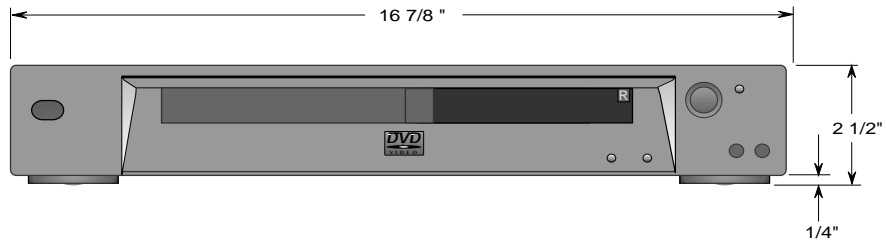

SONY

DVP-NS415

DESCRIPTION: DVD
PLAYER
DIMENSIONS 16 7/8" x 2 1/2" x 10 1/8"
(WHD):
WEIGHT: 8lbs 8oz

POWER REQUIREMENTS: 120V AC
60Hz
POWER CONSUMPTION: 13 watts
approx

RMT-D141A MULTI BRAND TV REMOTE

FRONT VIEW

SIDE VIEW

BACK VIEW

NOTE :
WHERE THERE ARE CLOSE TOLERANCES INVOLVED IN CABINET BUILDING OR APPLICATIONS WHICH REQUIRE A GREAT DEGREE OF PRECISION WE RECOMMEND THAT THE PRODUCT ITSELF BE USED TO MAKE THE ACTUAL MEASUREMENTS. SONY WILL NOT BE RESPONSIBLE FOR INACCURACIES IN THE DESIGN OR MANUFACTURE OF ENCLOSURES .