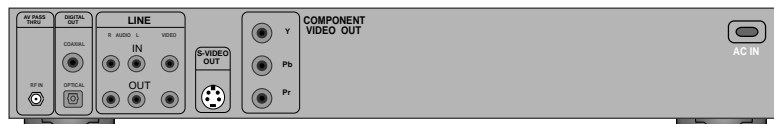

BACK VIEW

NOTE :
WHERE THERE ARE CLOSE TOLERANCES INVOLVED IN CABINET BUILDING OR APPLICATIONS WHICH REQUIRE A GREAT DEGREE OF PRECISION WE RECOMMEND THAT THE PRODUCT ITSELF BE USED TO MAKE THE ACTUAL MEASUREMENTS. SONY WILL NOT BE RESPONSIBLE FOR INACCURACIES IN THE DESIGN OR MANUFACTURE OF ENCLOSURES .