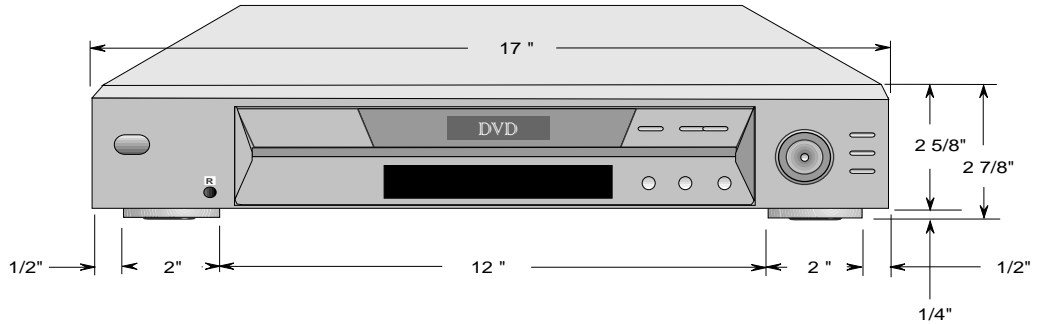

SONY

DVP-NS700P

DESCRIPTION: DVD/CD
DIMENSIONS Player
(WHD): 17" x 2 7/8" x 10"
WEIGHT: 5 lbs approx

POWER REQUIREMENTS: 120V
POWER 60H
CONSUMPTION: 15 watts approx

RMT-D129A REMOTE CONTROL

FRONT VIEW

SIDE VIEW