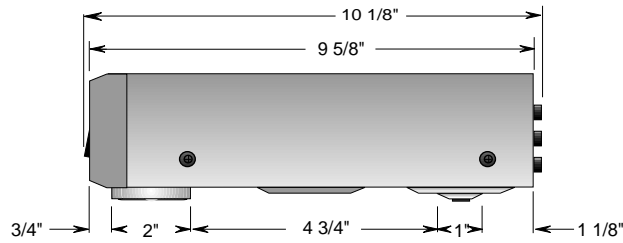

SONY

DVP-NS700P

DESCRIPTION: DVD/CD
DIMENSIONS Player
(WHD): 17" x 2 7/8" x 10"
WEIGHT: 5 lbs approx

POWER REQUIREMENTS: 120V
POWER 60H
CONSUMPTION: 15 watts approx

RMT-D129A REMOTE CONTROL

FRONT VIEW

SIDE VIEW

BACK VIEW

NOTE:
WHERE THERE ARE CLOSE TOLERANCES INVOLVED IN CABINET BUILDING OR APPLICATIONS WHICH REQUIRE A GREAT DEGREE OF PRECISION WE RECOMMEND THAT THE PRODUCT ITSELF BE USED TO MAKE THE ACTUAL MEASUREMENTS. SONY WILL NOT BE RESPONSIBLE FOR INACCURACIES IN THE DESIGN OR MANUFACTURE OF ENCLOSURES .