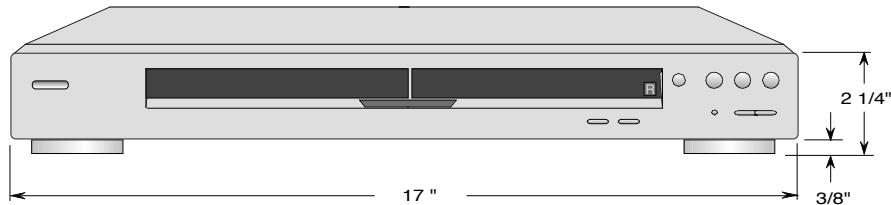

SONY

DVP-NS725P

DESCRIPTION: DVD
DIMENSIONS PLAYER
(WHD): 17 " x 2 1/4 " x 9 1/2 "
WEIGHT: 5 lbs oz

POWER REQUIREMENTS: 120V AC
60Hz
POWER CONSUMPTION: 13watts
approx

RMT-D153A REMOTE COMMANDER

FRONT VIEW