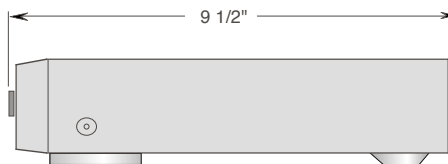

SONY

DVP-NS725P

DESCRIPTION: DVD
DIMENSIONS PLAYER
(WHD): 17 " x 2 1/4 " x 9 1/2 "
WEIGHT: 5 lbs oz

POWER REQUIREMENTS: 120V AC
60Hz
POWER CONSUMPTION: 13watts
approx

RMT-D153A REMOTE COMMANDER

FRONT VIEW

SIDE VIEW

BACK VIEW

NOTE :
WHERE THERE ARE CLOSE TOLERANCES INVOLVED IN CABINET BUILDING OR APPLICATIONS WHICH REQUIRE A GREAT DEGREE OF PRECISION WE RECOMMEND THAT THE PRODUCT ITSELF BE USED TO MAKE THE ACTUAL MEASUREMENTS. SONY WILL NOT BE RESPONSIBLE FOR INACCURACIES IN THE DESIGN OR MANUFACTURE OF ENCLOSURES .