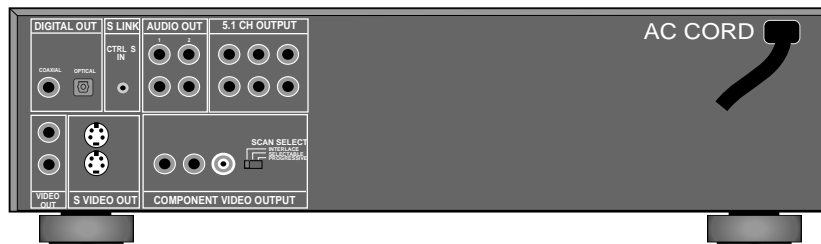

SONY

DVP-NS900V

DESCRIPTION: DVD/SACD/CD
 Player
 DIMENSIONS
 (WHD): 17" X 4 3/8" X 13 3/8"
 WEIGHT: 11 lbs 9 oz

POWER REQUIREMENTS: 120V
 60 Hz
 POWER CONSUMPTION: 26
 Watts

RMT-D140A REMOTE COMMANDER

FRONT VIEW

SIDE VIEW

BACK VIEW

NOTE:
 WHERE THERE ARE CLOSE TOLERANCES INVOLVED IN CABINET BUILDING OR APPLICATIONS WHICH REQUIRE A GREAT DEGREE OF PRECISION WE RECOMMEND THAT THE PRODUCT ITSELF BE USED TO MAKE THE ACTUAL MEASUREMENTS. SONY WILL NOT BE RESPONSIBLE FOR INACCURACIES IN THE DESIGN OR MANUFACTURE OF ENCLOSURES .