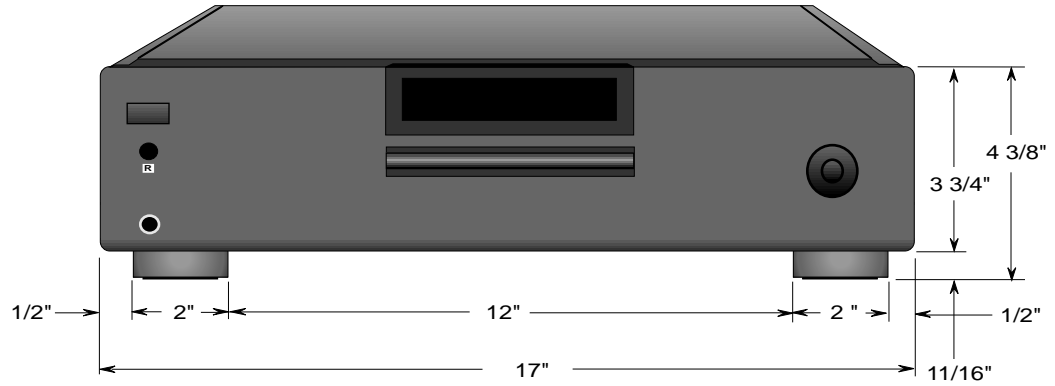

SONY

DVP-NS900V

DESCRIPTION: DVD/SACD/CD
 Player
 DIMENSIONS
 (WHD): 17" X 4 3/8" X 13 3/8"
 WEIGHT: 11 lbs 9 oz

POWER REQUIREMENTS: 120V
 60 Hz
 POWER CONSUMPTION: 26
 Watts

RMT-D140A REMOTE COMMANDER

FRONT VIEW

SIDE VIEW

BACK VIEW

NOTE:
 WHERE THERE ARE CLOSE TOLERANCES INVOLVED IN CABINET BUILDING OR APPLICATIONS WHICH REQUIRE A GREAT DEGREE OF PRECISION WE RECOMMEND THAT THE PRODUCT ITSELF BE USED TO MAKE THE ACTUAL MEASUREMENTS. SONY WILL NOT BE RESPONSIBLE FOR INACCURACIES IN THE DESIGN OR MANUFACTURE OF ENCLOSURES .