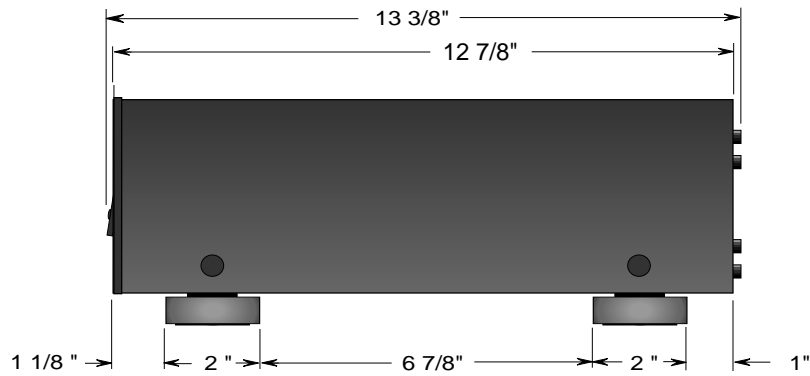

SONY

DVP-NS900V

DESCRIPTION: DVD/SACD/CD
 Player
 DIMENSIONS
 (WHD): 17" X 4 3/8" X 13 3/8"
 WEIGHT: 11 lbs 9 oz

POWER REQUIREMENTS: 120V
 60 Hz
 POWER CONSUMPTION: 26
 Watts

RMT-D140A REMOTE COMMANDER

FRONT VIEW

SIDE VIEW

BACK VIEW

NOTE:
 WHERE THERE ARE CLOSE TOLERANCES INVOLVED IN CABINET BUILDING OR APPLICATIONS WHICH REQUIRE A GREAT DEGREE OF PRECISION WE RECOMMEND THAT THE PRODUCT ITSELF BE USED TO MAKE THE ACTUAL MEASUREMENTS. SONY WILL NOT BE RESPONSIBLE FOR INACCURACIES IN THE DESIGN OR MANUFACTURE OF ENCLOSURES .