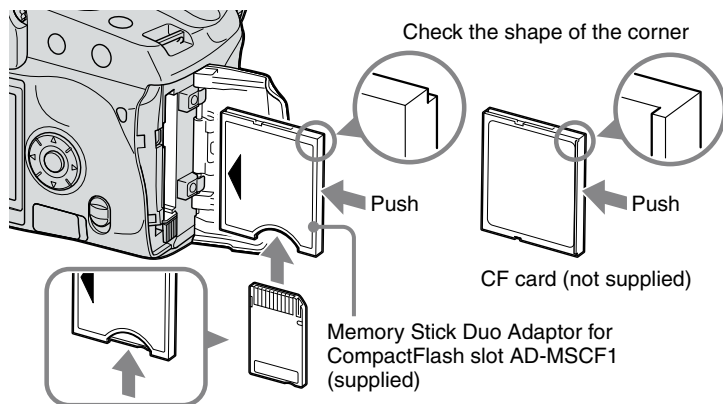

Note on inserting recording media

You can use the following recording media with this camera.

“Memory Stick Duo”

Use the Memory Stick Duo Adaptor for CompactFlash slot supplied with this camera.

CompactFlash card (CF card) / Microdrive (not supplied)

To remove the “Memory Stick Duo” from the adaptor, push it once.

- Insert the recording medium by pressing it in the center as you slide it in in the direction shown in the illustration. Do not press the edges or the corners of the recording medium.
- If a recording medium cannot be inserted all the way in, do not force it. In such cases, check the direction of the recording medium to make sure you are inserting it correctly.
- When using a “Memory Stick Duo”, use the Memory Stick Duo Adaptor for CompactFlash slot supplied with this camera. Please note that no other adaptor (MSAC-M2, etc.) can be used.
- Rarely, recording medium may not be recognized by the camera. In that case, remove the recording medium, and insert it again.