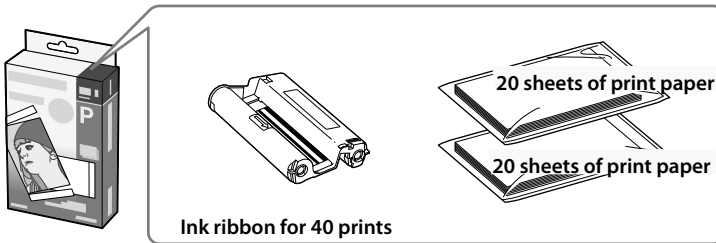

## About the Print Packs

To print an image, you need a color print pack containing print paper and ink ribbon. Please use a Sony optional color print pack designed for the printer. Other types of print packs may cause malfunctions.

### SVM-F40P

You can make 40 sheets of post card (4 × 6 inch/10 × 15 cm) size print. (One ink ribbon, 20-sheet-pack × 2)

### SVM-F120P

You can make 120 sheets of post card (4 × 6 inch/10 × 15 cm) size print. (Three ink ribbons each for 40 prints, 20-sheet-pack × 6)