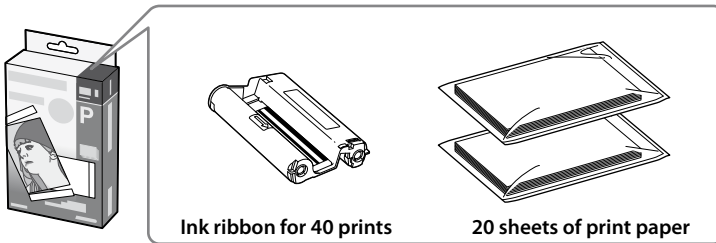

About the Print Packs

To print an image, you need a color print pack containing print paper and ink ribbon. Please use a Sony optional color print pack designed for the printer. Other types of print packs may cause malfunctions.

The following print packs are available:

SVM-F40P

You can make 40 sheets of post card (4 × 6 inch/10 × 15 cm) size print. (One ink ribbon, 20-sheet-pack × 2)

SVM-F120P

You can make 120 sheets of post card (4 × 6 inch/10 × 15 cm) size print. (Three ink ribbons each for 40 prints, 20-sheet-pack × 6)