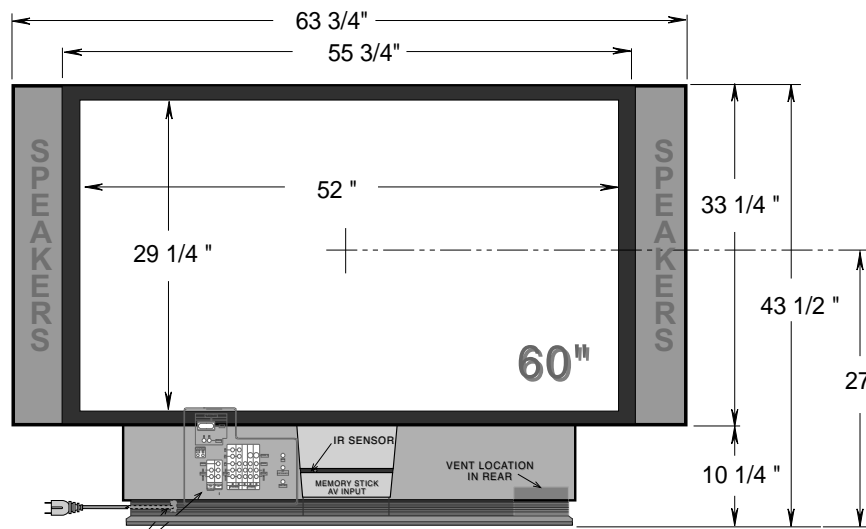

SONY

KF-60XBR800

DESCRIPTION: 60" Grand Wega XBR
DIMENSIONS 16:9 LCD Rear PJ TV
(WHD): 63 3/4" X 43 1/2" X 21 3/8"
WEIGHT: 146 lbs

POWER REQUIREMENTS: 120V AC
60Hz
POWER CONSUMPTION: 220Watts
Max

RMY912 - REMOTE CONTROL

TOP VIEW

FRONT VIEW

SIDE VIEW

BOTTOM VIEW

OPTIONAL STAND SU-GW1 (WHD) 54 1/4" x 15 7/8" x 21

NOTE:
WHERE THERE ARE CLOSE TOLERANCES INVOLVED IN CABINET BUILDING OR APPLICATIONS WHICH REQUIRE A GREAT DEGREE OF PRECISION WE RECOMMEND THAT THE PRODUCT ITSELF BE USED TO MAKE THE ACTUAL MEASUREMENTS. SONY WILL NOT BE RESPONSIBLE FOR INACCURACIES IN THE DESIGN OR MANUFACTURE OF ENCLOSURES.