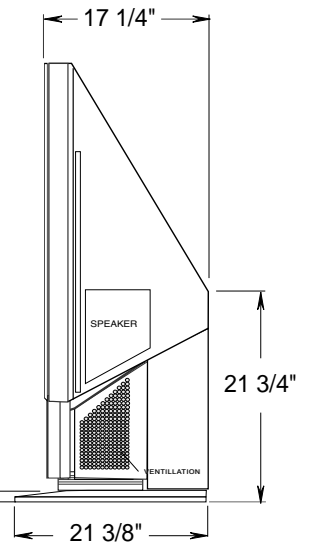

SONY

KF-60XBR800

DESCRIPTION: 60" Grand Wega XBR
DIMENSIONS 16:9 LCD Rear PJ TV
(WHD): 63 3/4" X 43 1/2" X 21 3/8"
WEIGHT: 146 lbs

POWER REQUIREMENTS: 120V AC
60Hz
POWER CONSUMPTION: 220Watts
Max

RMY912 - REMOTE CONTROL

TOP VIEW

FRONT VIEW

SIDE VIEW

BOTTOM VIEW

OPTIONAL STAND SU-GW1 (WHD) 54 1/4" x 15 7/8" x 21

NOTE:
WHERE THERE ARE CLOSE TOLERANCES INVOLVED IN CABINET BUILDING OR APPLICATIONS WHICH REQUIRE A GREAT DEGREE OF PRECISION WE RECOMMEND THAT THE PRODUCT ITSELF BE USED TO MAKE THE ACTUAL MEASUREMENTS. SONY WILL NOT BE RESPONSIBLE FOR INACCURACIES IN THE DESIGN OR MANUFACTURE OF ENCLOSURES.