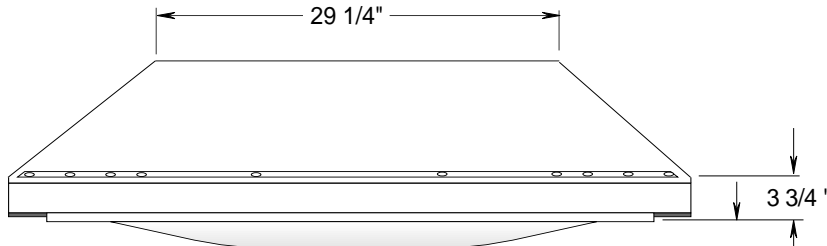

SONY

KF-60XBR800

DESCRIPTION: 60" Grand Wega XBR
DIMENSIONS 16:9 LCD Rear PJ TV
(WHD): 63 3/4" X 43 1/2" X 21 3/8"
WEIGHT: 146 lbs

POWER REQUIREMENTS: 120V AC
60Hz
POWER CONSUMPTION: 220Watts
Max

RMY912 - REMOTE CONTROL

TOP VIEW