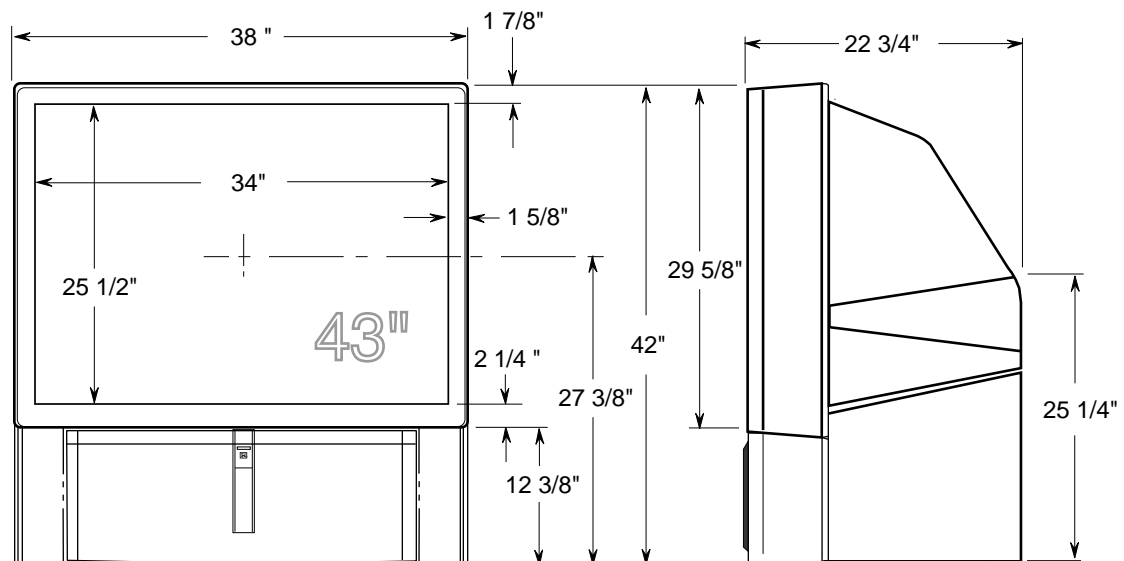

SONY

KP-43HT20

DESCRIPTION: 43" Hi-Scan
Projection TV

DIMENSIONS (WHD): 38" x 42" x 22 3/4"

WEIGHT: 117 lbs

POWER REQUIREMENTS: 120V A
60Hz
CONSUMPTION: 165w
1w

RM-Y908 REMOTE CONTROL

TOP VIEW

JACK PACK

FRONT VIEW

SIDE VIEW

NOTE :

WHERE THERE ARE CLOSE TOLERANCES INVOLVED IN CABINET BUILDING OR APPLICATIONS WHICH REQUIRE A GREAT DEGREE OF PRECISION WE RECOMMEND THAT THE PRODUCT ITSELF BE USED TO MAKE THE ACTUAL MEASUREMENTS. SONY WILL NOT BE RESPONSIBLE FOR INACCURACIES IN THE DESIGN OR MANUFACTURE OF ENCLOSURES .