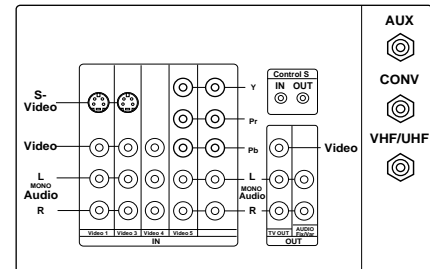

SONY

KP-43HT20

DESCRIPTION: 43" Hi-Scan
Projection TV

DIMENSIONS (WHD): 38" x 42" x 22 3/4"

WEIGHT: 117 lbs

POWER REQUIREMENTS: 120V A
60Hz
CONSUMPTION: 165w
1w

RM-Y908 REMOTE CONTROL

TOP VIEW

JACK PACK

FRONT VIEW

SIDE VIEW

NOTE :

WHERE THERE ARE CLOSE TOLERANCES INVOLVED IN CABINET BUILDING OR APPLICATIONS WHICH REQUIRE A GREAT DEGREE OF PRECISION WE RECOMMEND THAT THE PRODUCT ITSELF BE USED TO MAKE THE ACTUAL MEASUREMENTS. SONY WILL NOT BE RESPONSIBLE FOR INACCURACIES IN THE DESIGN OR MANUFACTURE OF ENCLOSURES .