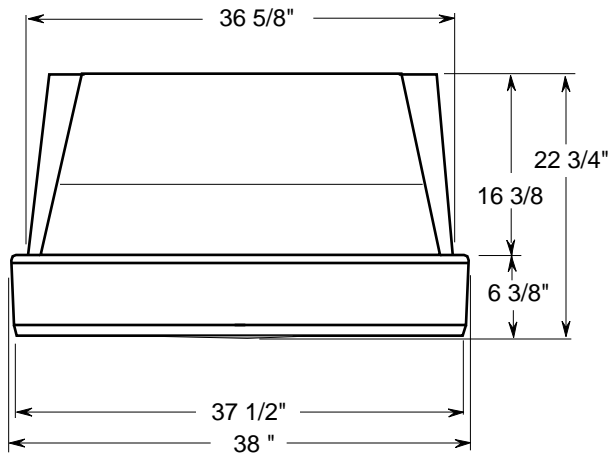

SONY

KP-43HT20

DESCRIPTION: 43" Hi-Scan
Projection TV

DIMENSIONS (WHD): 38" x 42" x 22 3/4"

WEIGHT: 117 lbs

POWER REQUIREMENTS: 120V A
60Hz
CONSUMPTION: 165w
1w

RM-Y908 REMOTE CONTROL

TOP VIEW

JACK PACK

FRONT VIEW

SIDE VIEW

NOTE :

WHERE THERE ARE CLOSE TOLERANCES INVOLVED IN CABINET BUILDING OR APPLICATIONS WHICH REQUIRE A GREAT DEGREE OF PRECISION WE RECOMMEND THAT THE PRODUCT ITSELF BE USED TO MAKE THE ACTUAL MEASUREMENTS. SONY WILL NOT BE RESPONSIBLE FOR INACCURACIES IN THE DESIGN OR MANUFACTURE OF ENCLOSURES .