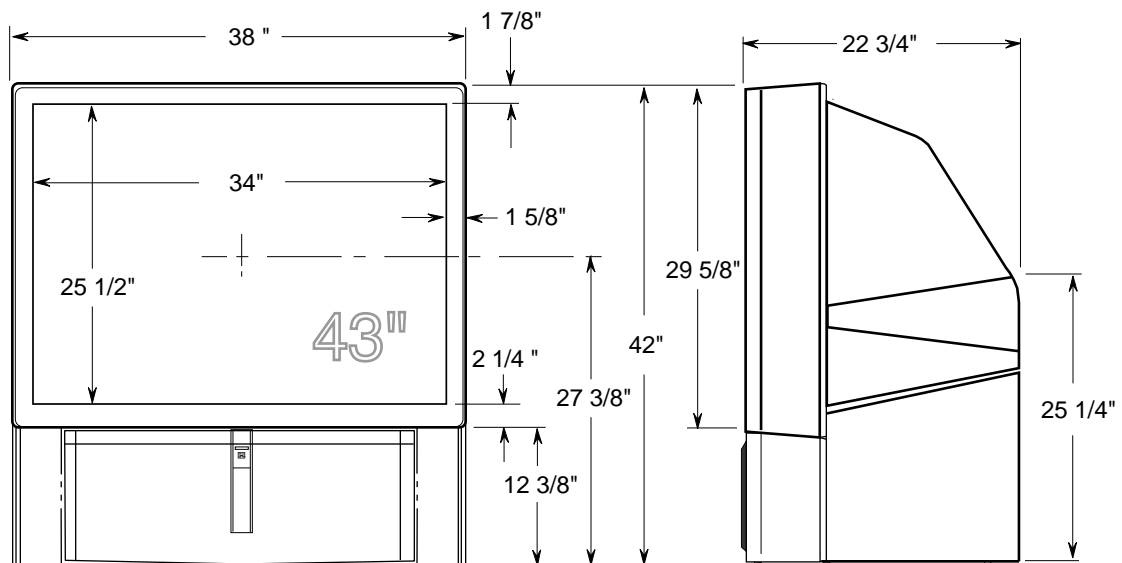

SONY

KP-43HT20

DESCRIPTION: 43" Hi-Scan
Projection TV

DIMENSIONS (WHD): 38" x 42" x 22 3/4"

WEIGHT: 117 lbs

POWER REQUIREMENTS: 120V A
60Hz
CONSUMPTION: 165w
1w

RM-Y908 REMOTE CONTROL

TOP VIEW

JACK PACK

FRONT VIEW

SIDE VIEW

NOTE :

WHERE THERE ARE CLOSE TOLERANCES INVOLVED IN CABINET BUILDING OR APPLICATIONS WHICH REQUIRE A GREAT DEGREE OF PRECISION WE RECOMMEND THAT THE PRODUCT ITSELF BE USED TO MAKE THE ACTUAL MEASUREMENTS. SONY WILL NOT BE RESPONSIBLE FOR INACCURACIES IN THE DESIGN OR MANUFACTURE OF ENCLOSURES .