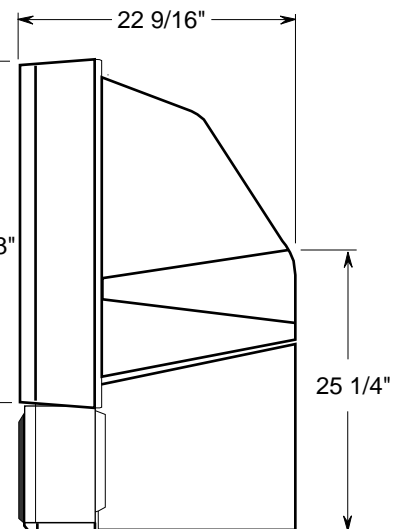

SONY

KP-43T90

DESCRIPTION: 43" Projection TV

DIMENSIONS

(WHD): 38" x 41 1/2" x 22 9/16"

WEIGHT: 117 lbs

POWER

REQUIREMENTS: 120V A

60Hz

CONSUMPTION: 165w

1w

RM-Y906 REMOTE CONTROL

TOP VIEW

JACK PACK

FRONT VIEW

SIDE VIEW