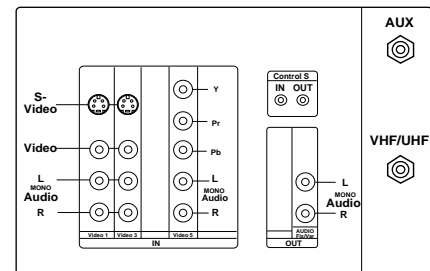

60Hz

CONSUMPTION: 165w

1w

RM-Y906 REMOTE CONTROL

TOP VIEW

JACK PACK

FRONT VIEW

SIDE VIEW

NOTE :

WHERE THERE ARE CLOSE TOLERANCES INVOLVED IN CABINET BUILDING OR APPLICATIONS WHICH REQUIRE A GREAT DEGREE OF PRECISION WE RECOMMEND THAT THE PRODUCT ITSELF BE USED TO MAKE THE ACTUAL MEASUREMENTS. SONY WILL NOT BE RESPONSIBLE FOR INACCURACIES IN THE DESIGN OR MANUFACTURE OF ENCLOSURES .