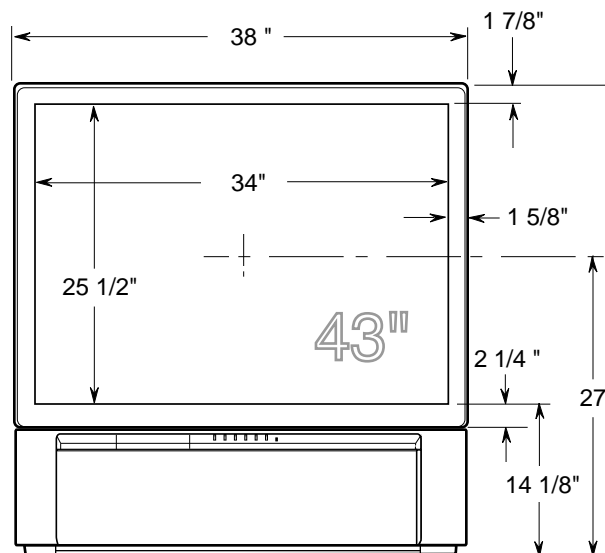

SONY

KP-43T90

DESCRIPTION: 43" Projection TV

DIMENSIONS

(WHD): 38" x 41 1/2" x 22 9/16"

WEIGHT: 117 lbs

POWER

REQUIREMENTS: 120V A

60Hz

CONSUMPTION: 165w

1w

RM-Y906 REMOTE CONTROL

TOP VIEW

JACK PACK

FRONT VIEW

SIDE VIEW