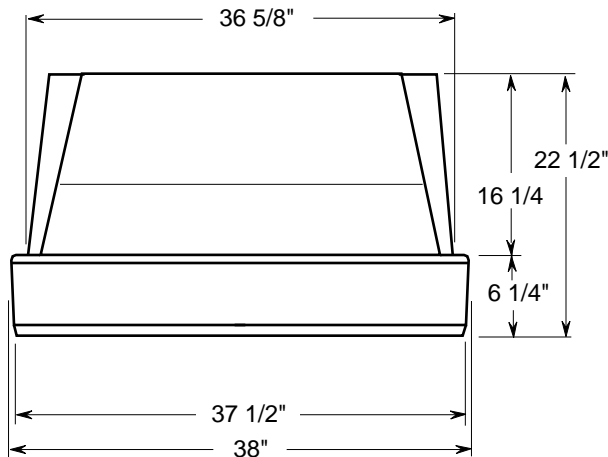

SONY

KP-43T90

DESCRIPTION: 43" Projection TV

DIMENSIONS

(WHD): 38" x 41 1/2" x 22 9/16"

WEIGHT: 117 lbs

POWER

REQUIREMENTS: 120V A

60Hz

CONSUMPTION: 165w

1w

RM-Y906 REMOTE CONTROL

TOP VIEW