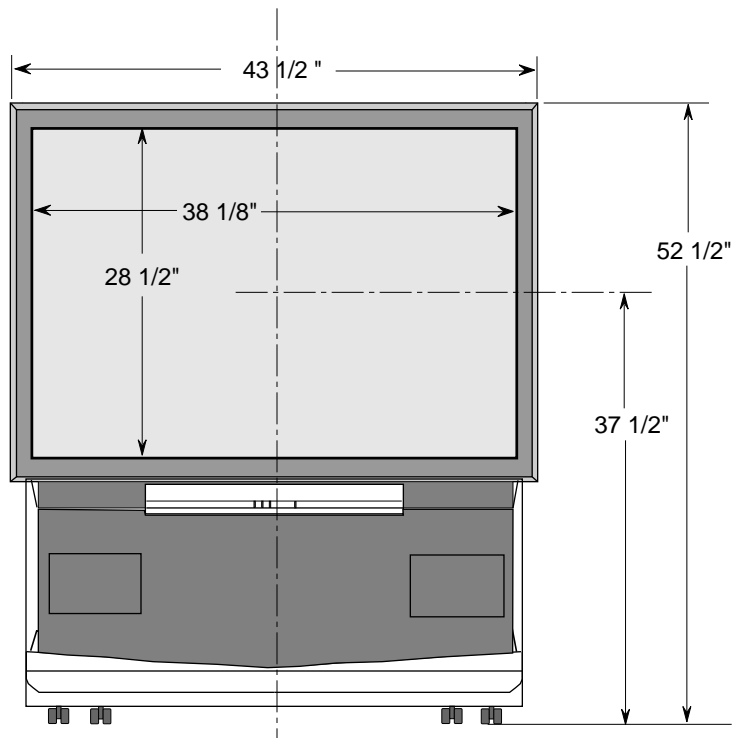

SONY

KP-48S35

DESCRIPTION: 46" Projection TV
DIMENSIONS (WHD): 43 1/2" x 52 1/2" x 21
WEIGHT: 143 Lbs (approx.)
POWER REQUIREMENTS: 120V AC 60Hz
CONSUMPTION: 310w(max) 7w(stby)

1/16 inch = 1 inch Scale 16:1

TOP VIEW

BOTTOM VIEW

FRONT VIEW

NOTE:
WHERE THERE ARE CLOSE TOLERANCES INVOLVED IN CABINET BUILDING OR APPLICATIONS WHICH REQUIRE A GREAT DEGREE OF PRECISION WE RECOMMEND THAT THE PRODUCT ITSELF BE USED TO MAKE THE ACTUAL MEASUREMENTS. SONY WILL NOT BE RESPONSIBLE FOR INACCURACIES IN THE DESIGN OR MANUFACTURE OF ENCLOSURES .