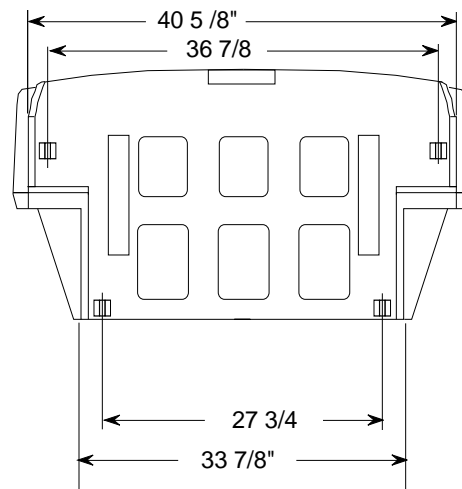

SONY

KP-48S35

DESCRIPTION: 46" Projection TV
DIMENSIONS (WHD): 43 1/2" x 52 1/2" x 21
WEIGHT: 143 Lbs (approx.)
POWER REQUIREMENTS: 120V AC 60Hz
CONSUMPTION: 310w(max) 7w(stby)

1/16 inch = 1 inch Scale 16:1

TOP VIEW

BOTTOM VIEW

FRONT VIEW

NOTE:
WHERE THERE ARE CLOSE TOLERANCES INVOLVED IN CABINET BUILDING OR APPLICATIONS WHICH REQUIRE A GREAT DEGREE OF PRECISION WE RECOMMEND THAT THE PRODUCT ITSELF BE USED TO MAKE THE ACTUAL MEASUREMENTS. SONY WILL NOT BE RESPONSIBLE FOR INACCURACIES IN THE DESIGN OR MANUFACTURE OF ENCLOSURES .