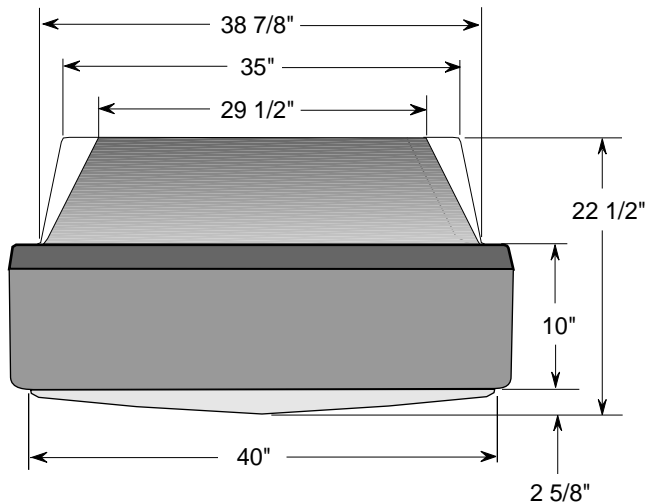

SONY

KP-48S35

DESCRIPTION: 46" Projection TV
DIMENSIONS (WHD): 43 1/2" x 52 1/2" x 21
WEIGHT: 143 Lbs (approx.)
POWER REQUIREMENTS: 120V AC 60Hz
CONSUMPTION: 310w(max) 7w(stby)

1/16 inch = 1 inch Scale 16:1

TOP VIEW

BOTTOM VIEW

FRONT VIEW

NOTE:
WHERE THERE ARE CLOSE TOLERANCES INVOLVED IN CABINET BUILDING OR APPLICATIONS WHICH REQUIRE A GREAT DEGREE OF PRECISION WE RECOMMEND THAT THE PRODUCT ITSELF BE USED TO MAKE THE ACTUAL MEASUREMENTS. SONY WILL NOT BE RESPONSIBLE FOR INACCURACIES IN THE DESIGN OR MANUFACTURE OF ENCLOSURES .