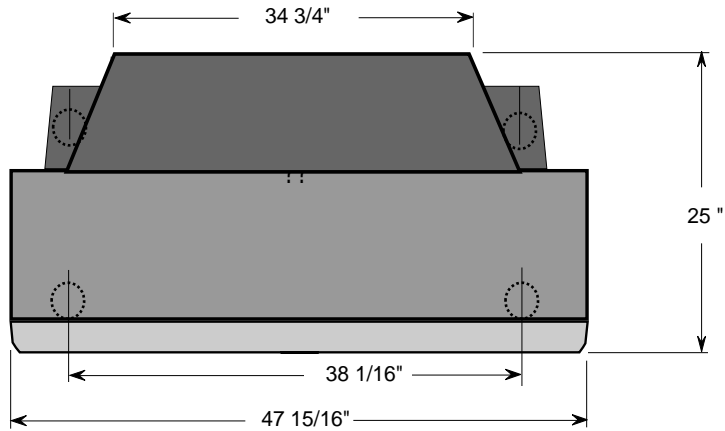

SONY

KP-53HS10

DESCRIPTION: 53" Projection TV
DIMENSIONS HD Capable
(WHD): 47 15/16" x 57 1/2" x 25"
WEIGHT: 185 lbs

POWER REQUIREMENTS: 120V AC
60Hz
POWER CONSUMPTION: 240 w max
1w stby

NOTE:
IR Receiver in "O" of Logo.

TOP VIEW

FRONT VIEW

NOTE:
WHERE THERE ARE CLOSE TOLERANCES INVOLVED IN CABINET BUILDING OR APPLICATIONS WHICH REQUIRE A GREAT DEGREE OF PRECISION WE RECOMMEND THAT THE PRODUCT ITSELF BE USED TO MAKE THE ACTUAL MEASUREMENTS. SONY WILL NOT BE RESPONSIBLE FOR INACCURACIES IN THE DESIGN OR MANUFACTURE OF ENCLOSURES .