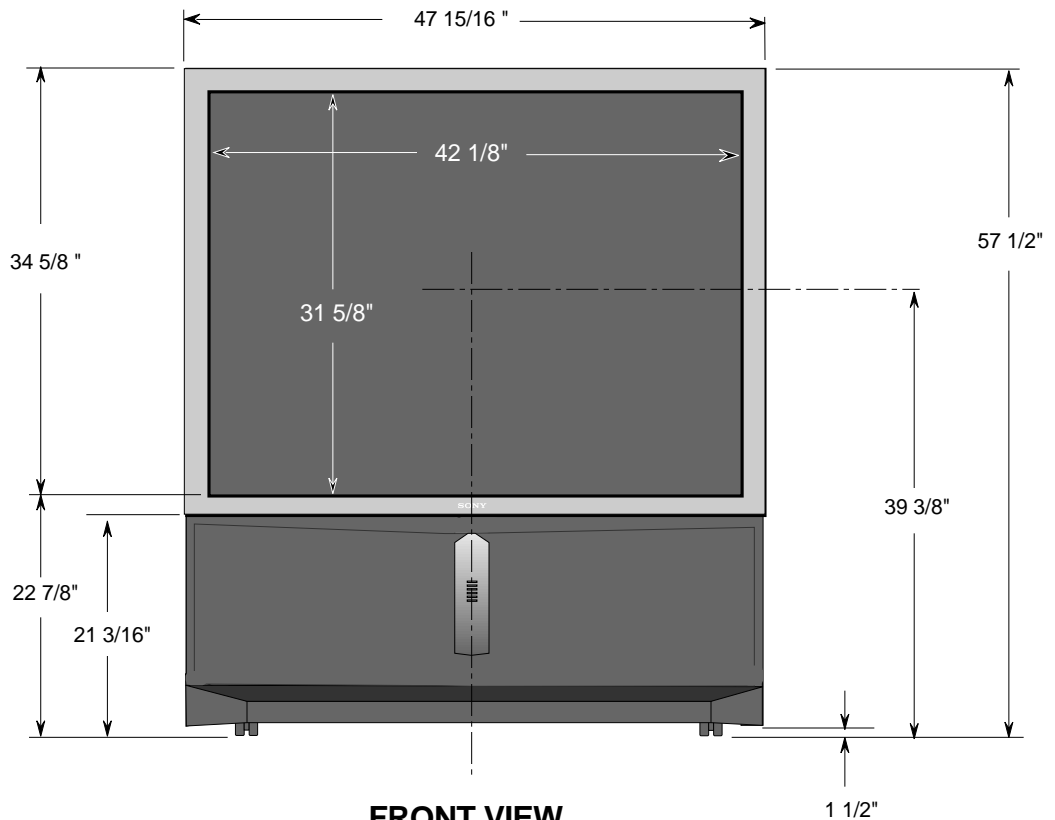

SONY

KP-53HS10

DESCRIPTION: 53" Projection TV
DIMENSIONS HD Capable
(WHD): 47 15/16" x 57 1/2" x 25"
WEIGHT: 185 lbs

POWER REQUIREMENTS: 120V AC
60Hz
POWER CONSUMPTION: 240 w max
1w stby

NOTE:
IR Receiver in "O" of Logo.

TOP VIEW

FRONT VIEW

NOTE:
WHERE THERE ARE CLOSE TOLERANCES INVOLVED IN CABINET BUILDING OR APPLICATIONS WHICH REQUIRE A GREAT DEGREE OF PRECISION WE RECOMMEND THAT THE PRODUCT ITSELF BE USED TO MAKE THE ACTUAL MEASUREMENTS. SONY WILL NOT BE RESPONSIBLE FOR INACCURACIES IN THE DESIGN OR MANUFACTURE OF ENCLOSURES .