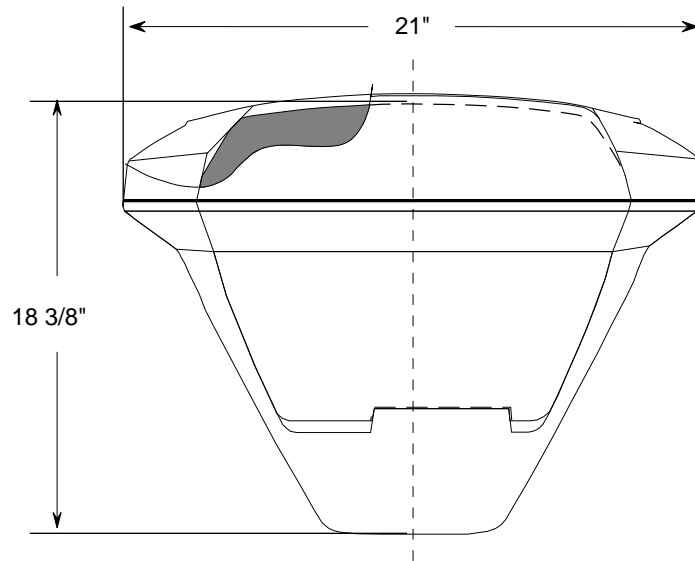

**SONY** KV-20M42  
KV-20S42/43

1/8 inch = 1 inch Scale 8:1

**BOTTOM VIEW**

**BACK VIEW**