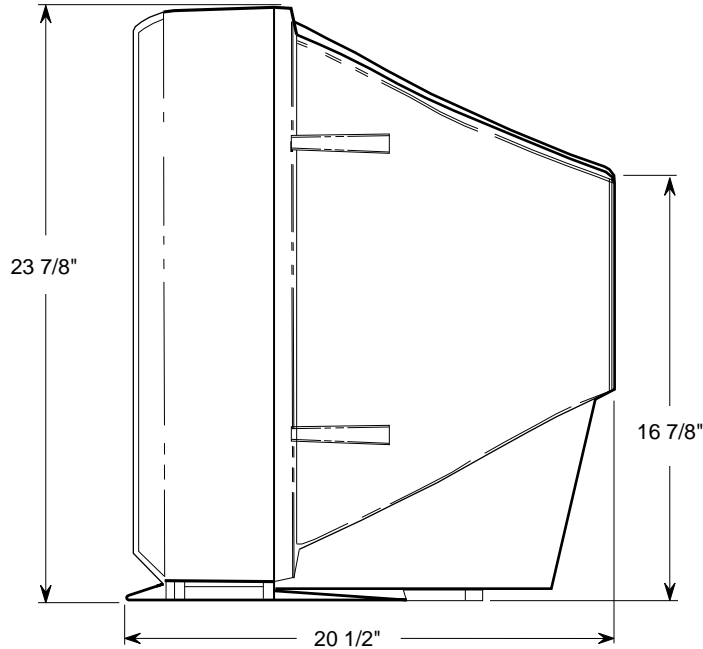

SONY

KV-27FV16

SIDE VIEW

REAR TERMINAL

NOTE:
WHERE THERE ARE CLOSE TOLERANCES INVOLVED IN CABINET BUILDING OR APPLICATIONS WHICH REQUIRE A GREAT DEGREE OF PRECISION WE RECOMMEND THAT THE PRODUCT ITSELF BE USED TO MAKE THE ACTUAL MEASUREMENTS. SONY WILL NOT BE RESPONSIBLE FOR INACCURACIES IN THE DESIGN OR MANUFACTURE OF ENCLOSURES .