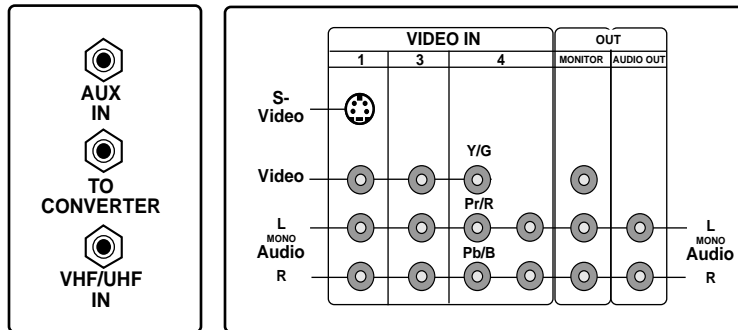

SONY

KV-27FV16

SIDE VIEW

REAR TERMINAL

NOTE:
WHERE THERE ARE CLOSE TOLERANCES INVOLVED IN CABINET BUILDING OR APPLICATIONS WHICH REQUIRE A GREAT DEGREE OF PRECISION WE RECOMMEND THAT THE PRODUCT ITSELF BE USED TO MAKE THE ACTUAL MEASUREMENTS. SONY WILL NOT BE RESPONSIBLE FOR INACCURACIES IN THE DESIGN OR MANUFACTURE OF ENCLOSURES .