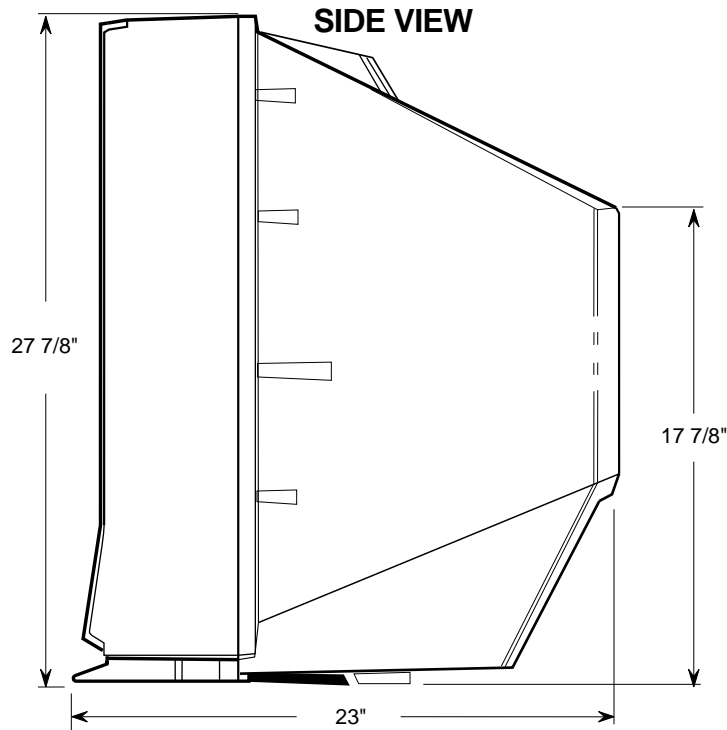

**SONY**

**KV-32FS12**

**REAR TERMINAL**

**NOTE:**  
WHERE THERE ARE CLOSE TOLERANCES INVOLVED IN CABINET BUILDING OR APPLICATIONS WHICH REQUIRE A GREAT DEGREE OF PRECISION WE RECOMMEND THAT THE PRODUCT ITSELF BE USED TO MAKE THE ACTUAL MEASUREMENTS. SONY WILL NOT BE RESPONSIBLE FOR INACCURACIES IN THE DESIGN OR MANUFACTURE OF ENCLOSURES .