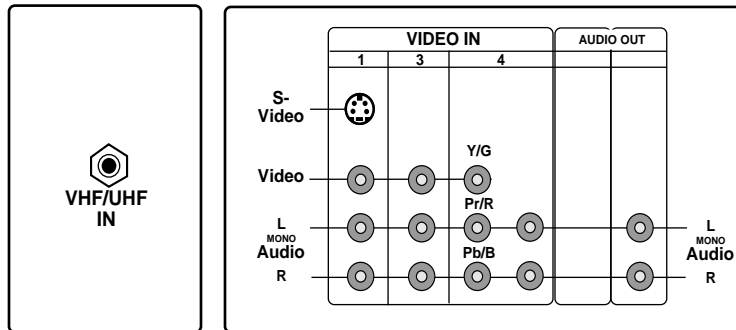

**SONY**

**KV-32FS12**

**REAR TERMINAL**

**NOTE:**  
WHERE THERE ARE CLOSE TOLERANCES INVOLVED IN CABINET BUILDING OR APPLICATIONS WHICH REQUIRE A GREAT DEGREE OF PRECISION WE RECOMMEND THAT THE PRODUCT ITSELF BE USED TO MAKE THE ACTUAL MEASUREMENTS. SONY WILL NOT BE RESPONSIBLE FOR INACCURACIES IN THE DESIGN OR MANUFACTURE OF ENCLOSURES .