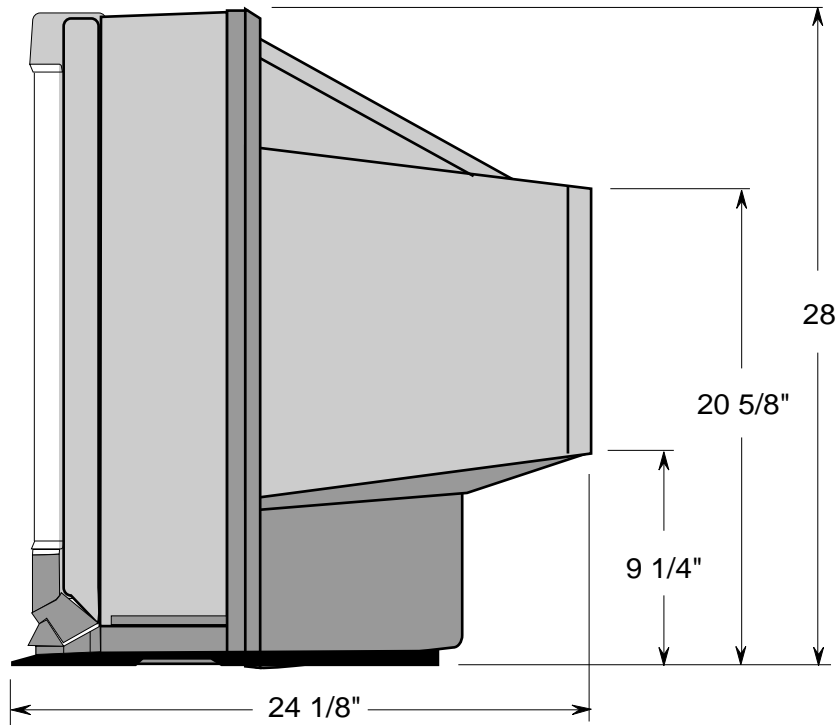

SONY
KV-32S22/26/36

1/8 inch = 1 inch Scale 8:1

SIDE VIEW

BACK VIEW