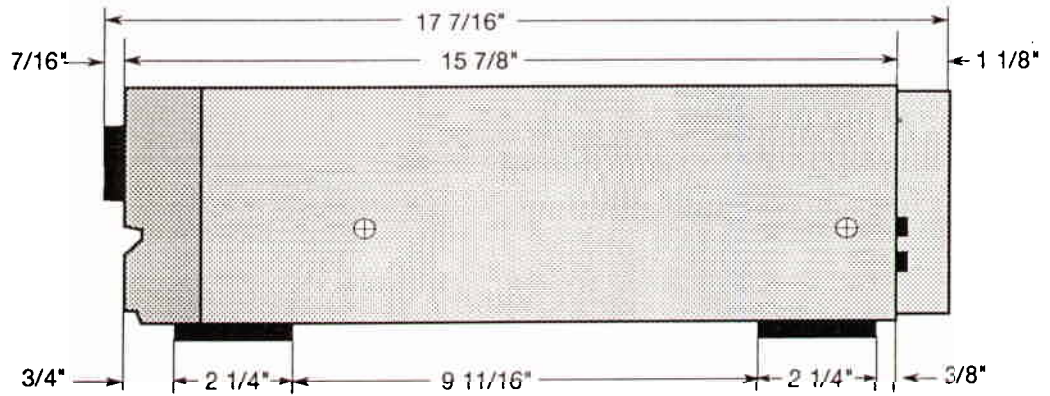

SONY

MDP-605

DESCRIPTION: Laser Multi
 Disc Player
 DIMENSIONS
 (WHD): 16 7/8" x 5 1/2" x 17 7/16"
 WEIGHT: 26 lbs. 8 oz.

POWER REQUIREMENTS: 120V AC
60Hz
 CONSUMPTION: 45 Watts

Scale 4:1

FRONT VIEW

SIDE VIEW