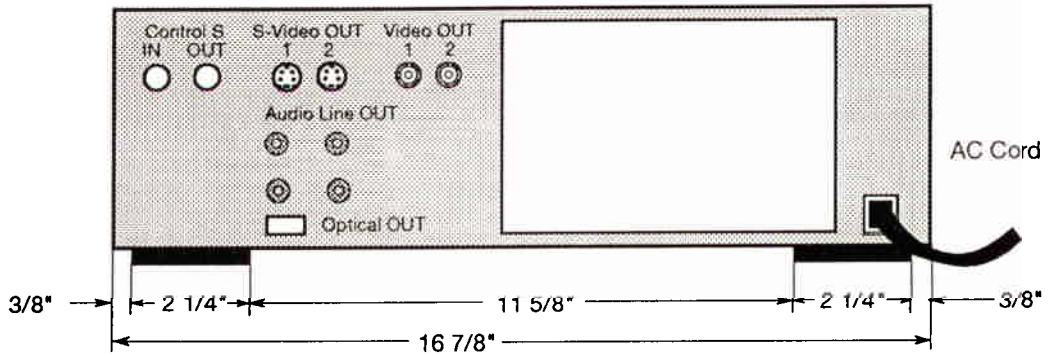

SONY

MDP-605

DESCRIPTION: Laser Multi
Disc Player
DIMENSIONS
(WHD): 16 7/8" x 5 1/2" x 17 7/16"
WEIGHT: 26 lbs. 8 oz.

POWER REQUIREMENTS: 120V AC
60Hz
CONSUMPTION: 45 Watts

Scale 4:1

FRONT VIEW

SIDE VIEW

BACK VIEW

Contractor's Notes: