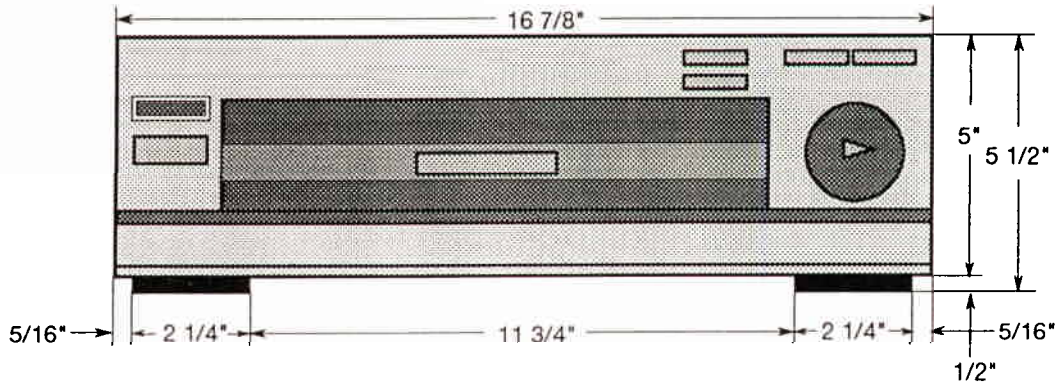

SONY

MDP-605

DESCRIPTION: Laser Multi
 Disc Player
 DIMENSIONS
 (WHD): 16 7/8" x 5 1/2" x 17 7/16"
 WEIGHT: 26 lbs. 8 oz.

POWER REQUIREMENTS: 120V AC
60Hz
 CONSUMPTION: 45 Watts

Scale 4:1

FRONT VIEW

SIDE VIEW