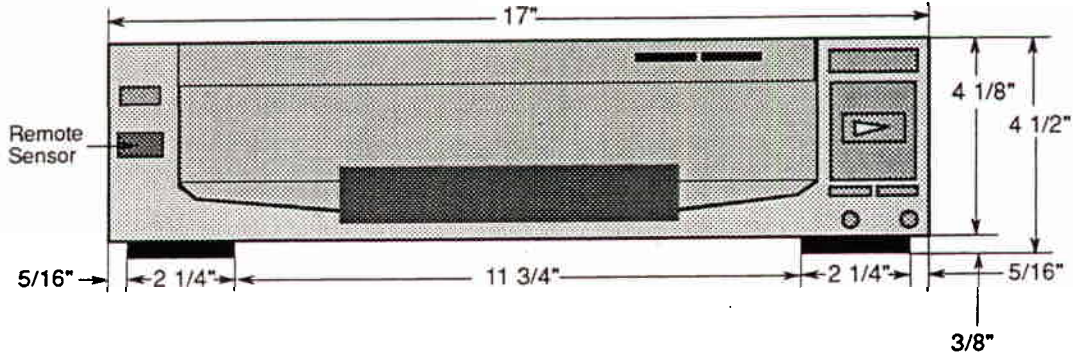

SONY

MDP-800

DESCRIPTION: Multi Disc Player
 DIMENSIONS
 (WHD): 17" x 4 1/2" x 15 3/4"
 WEIGHT: 25 lbs. 15oz.

POWER
 REQUIREMENTS: 120V AC
60Hz
 POWER
 CONSUMPTION: 36 Watts

Scale 4:1

FRONT VIEW

SIDE VIEW

BACK VIEW