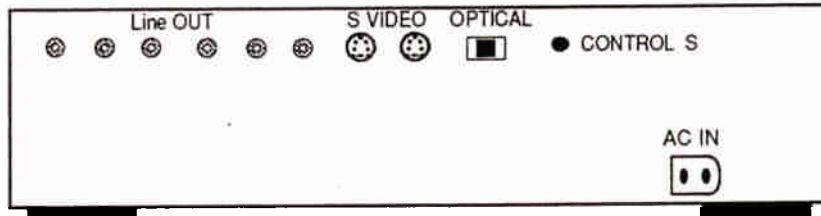

SONY

MDP-800

DESCRIPTION: Multi Disc Player
 DIMENSIONS
 (WHD): 17" x 4 1/2" x 15 3/4"
 WEIGHT: 25 lbs. 15oz.

POWER
 REQUIREMENTS: 120V AC
60Hz
 POWER
 CONSUMPTION: 36 Watts

Scale 4:1

FRONT VIEW

SIDE VIEW

BACK VIEW