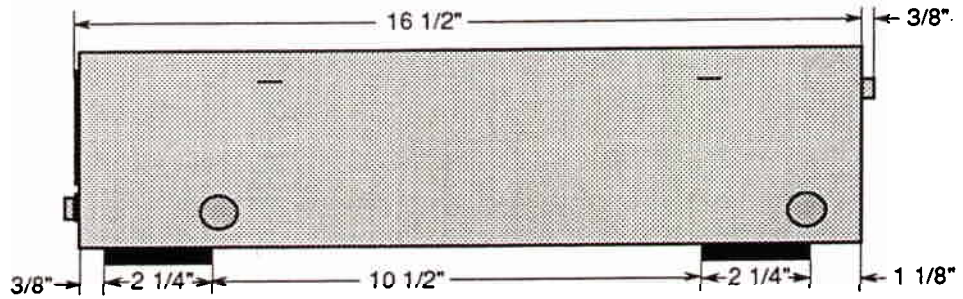

SONY

MDP-800

DESCRIPTION: Multi Disc Player
 DIMENSIONS
 (WHD): 17" x 4 1/2" x 15 3/4"
 WEIGHT: 25 lbs. 15oz.

POWER
 REQUIREMENTS: 120V AC
60Hz
 POWER
 CONSUMPTION: 36 Watts

Scale 4:1

FRONT VIEW

SIDE VIEW

BACK VIEW