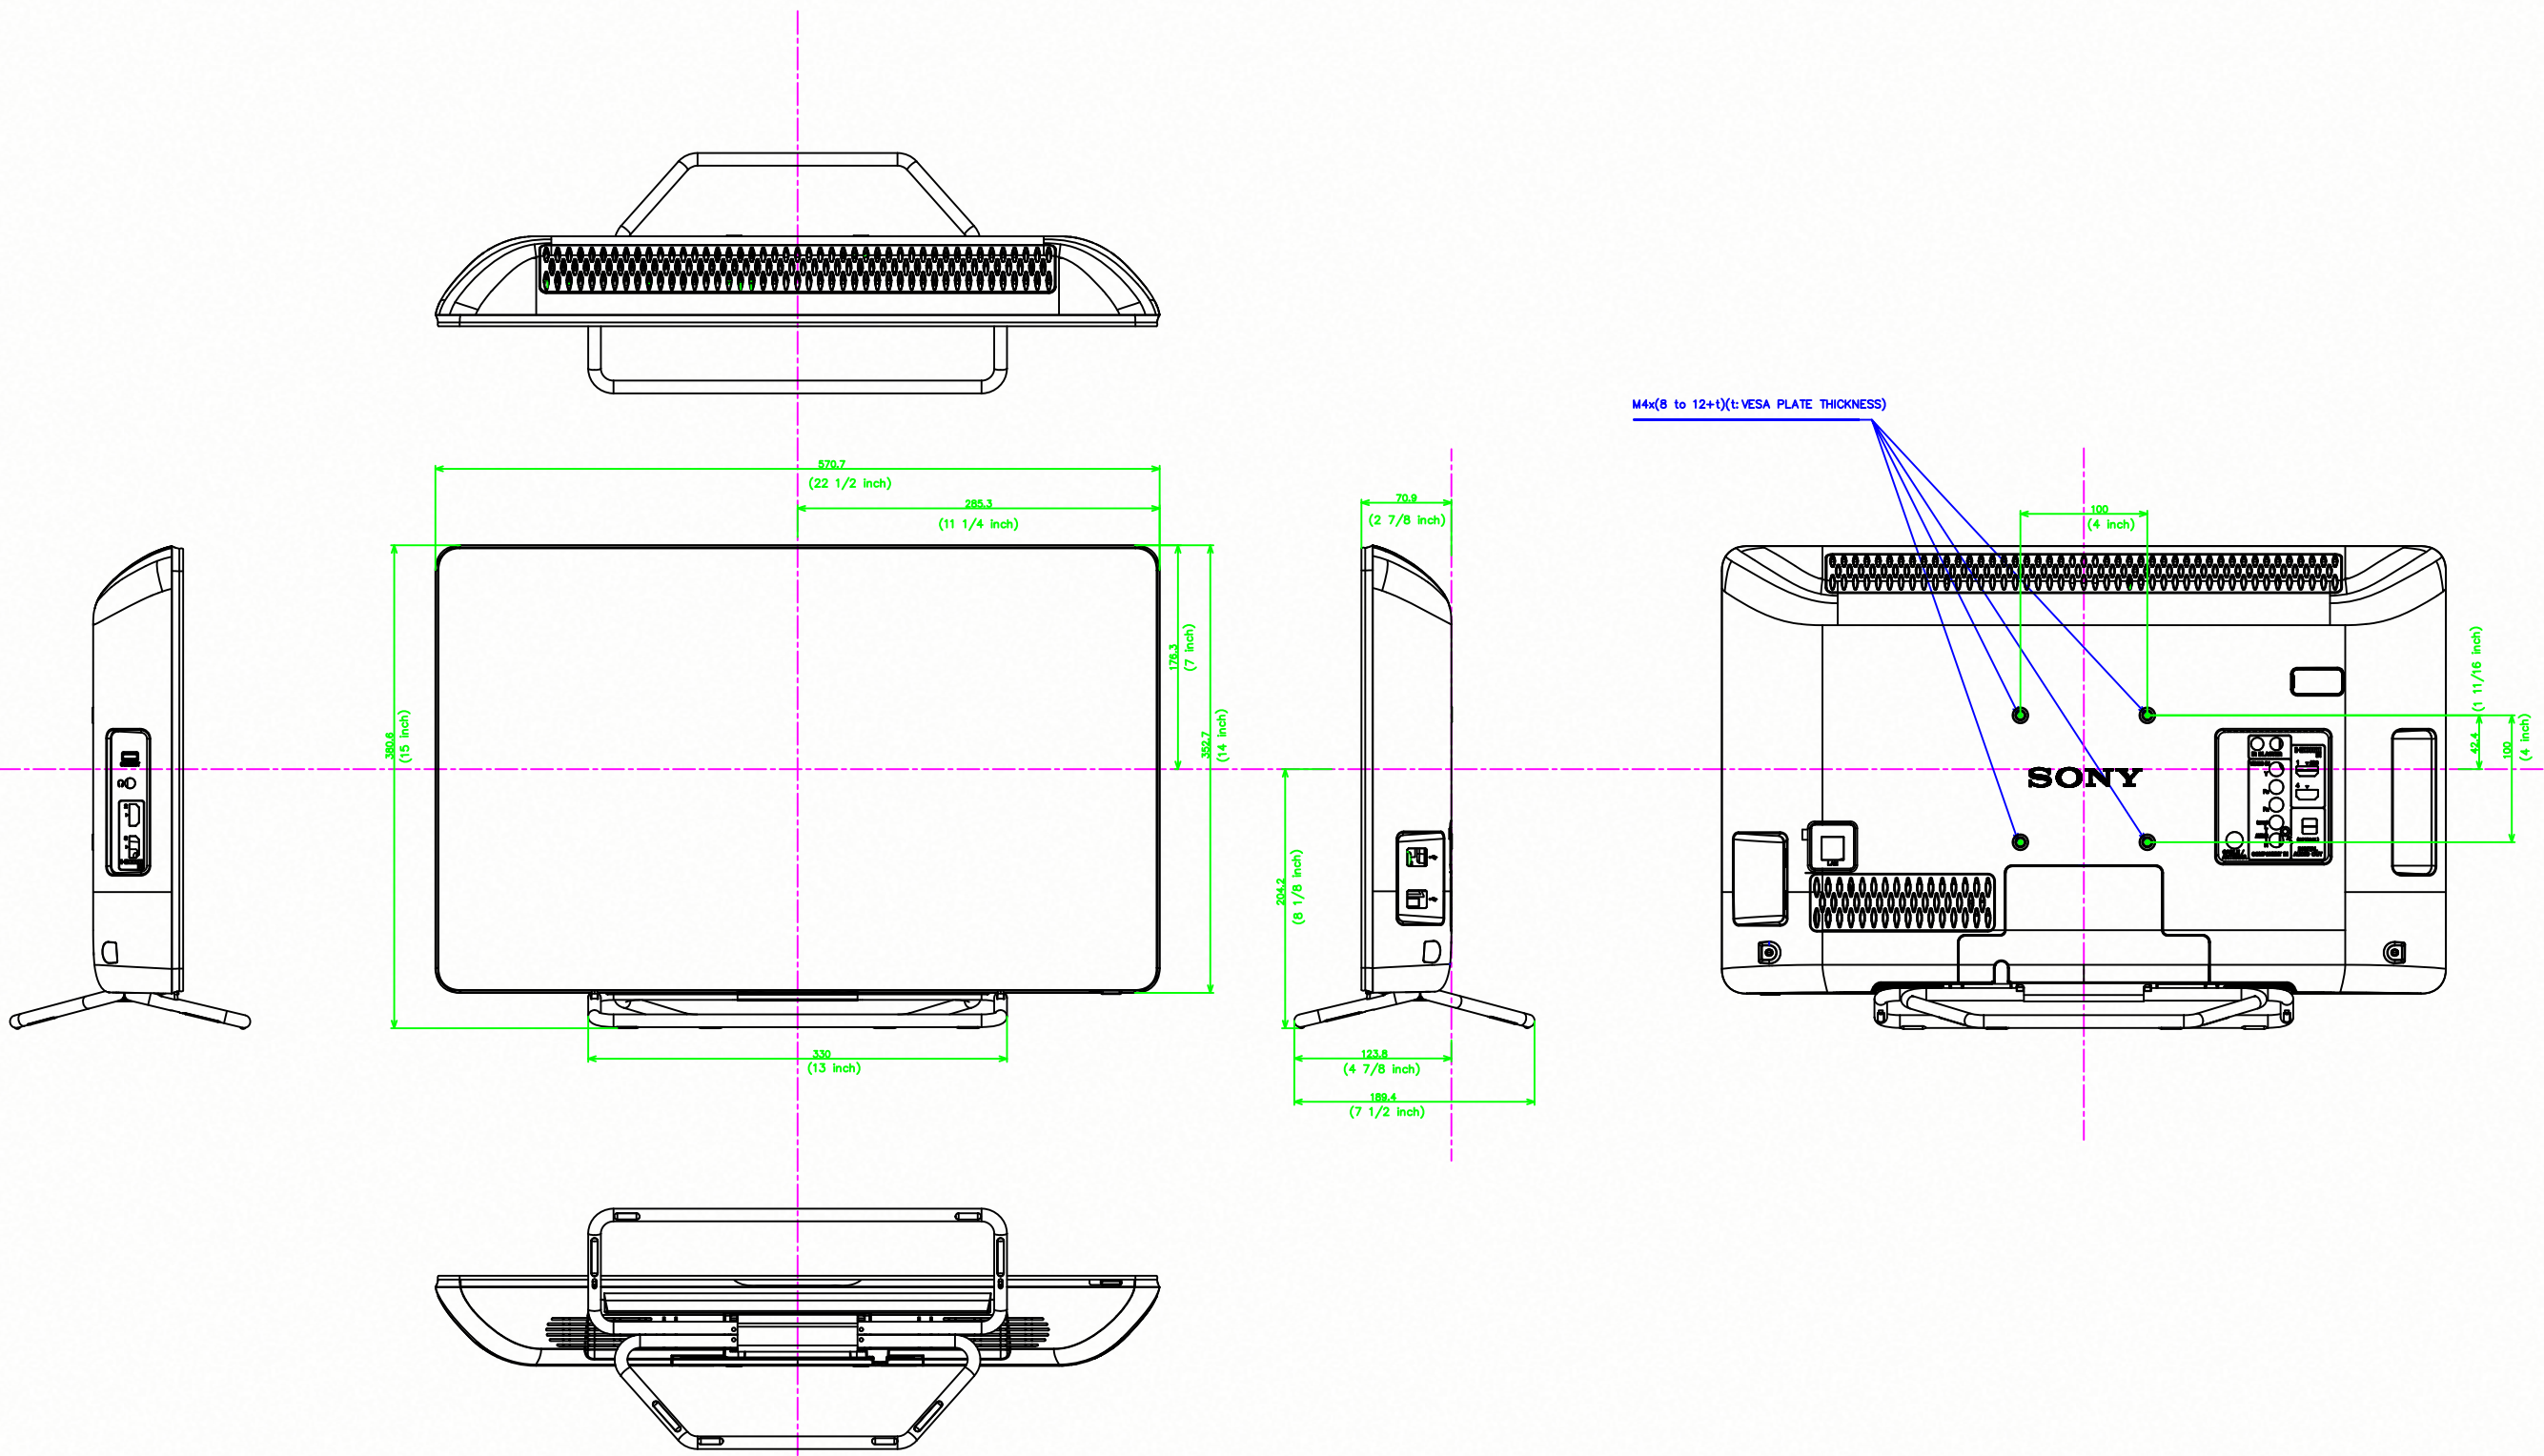

Screen size (inches measured diagonally)	23.5 inches (24 class)
Display Resolution	1,920 dots (horizontal) x 1,080 (vertical)
Speaker	
Full range with speaker (mm)	34 x 105
(inches)	1 3/8 x 4 1/4
Dimensions	
with stand (mm)	571 x 381 x 180
(inches)	22 1/2 x 15 x 7 1/2
without stand (mm)	571 x 353 x 71
(inches)	22 1/2 x 14 x 2 7/8
wall-mount hole pattern (mm)	100 x 100
(mm)	
wall-mount screw size (mm)	M4 x 12
Mass	
with stand (kg)/(lb.)	10.1/22.3
without stand (kg)/(lb.)	8.7/19.2

REV.	ECN.	NO.	APPD.
X2			

L64	±0.1	X'±	1°	UNITS	MM	NAME(INTENDED USE)	FOXCONN
4<L616	±0.15	X'±	0.5°	MAT'L		PART NO.(INTENDED USE)	HON HAI PRECISION IND. CO.,LTD. TAIPEI, TAIWAN, R.O.C.
18<L63	±0.2	.XX±		FINISH		APPD:	TITLE: ASURA_EXTERIOR_VIEW_DRAWING(24)
63<L250	±0.25	.XX±		Q'TY		CHKD:	DWG NO.:
250<L	±0.3	.XX±				DR:	SCALE SHEET REV. 1:2 1/2 X2