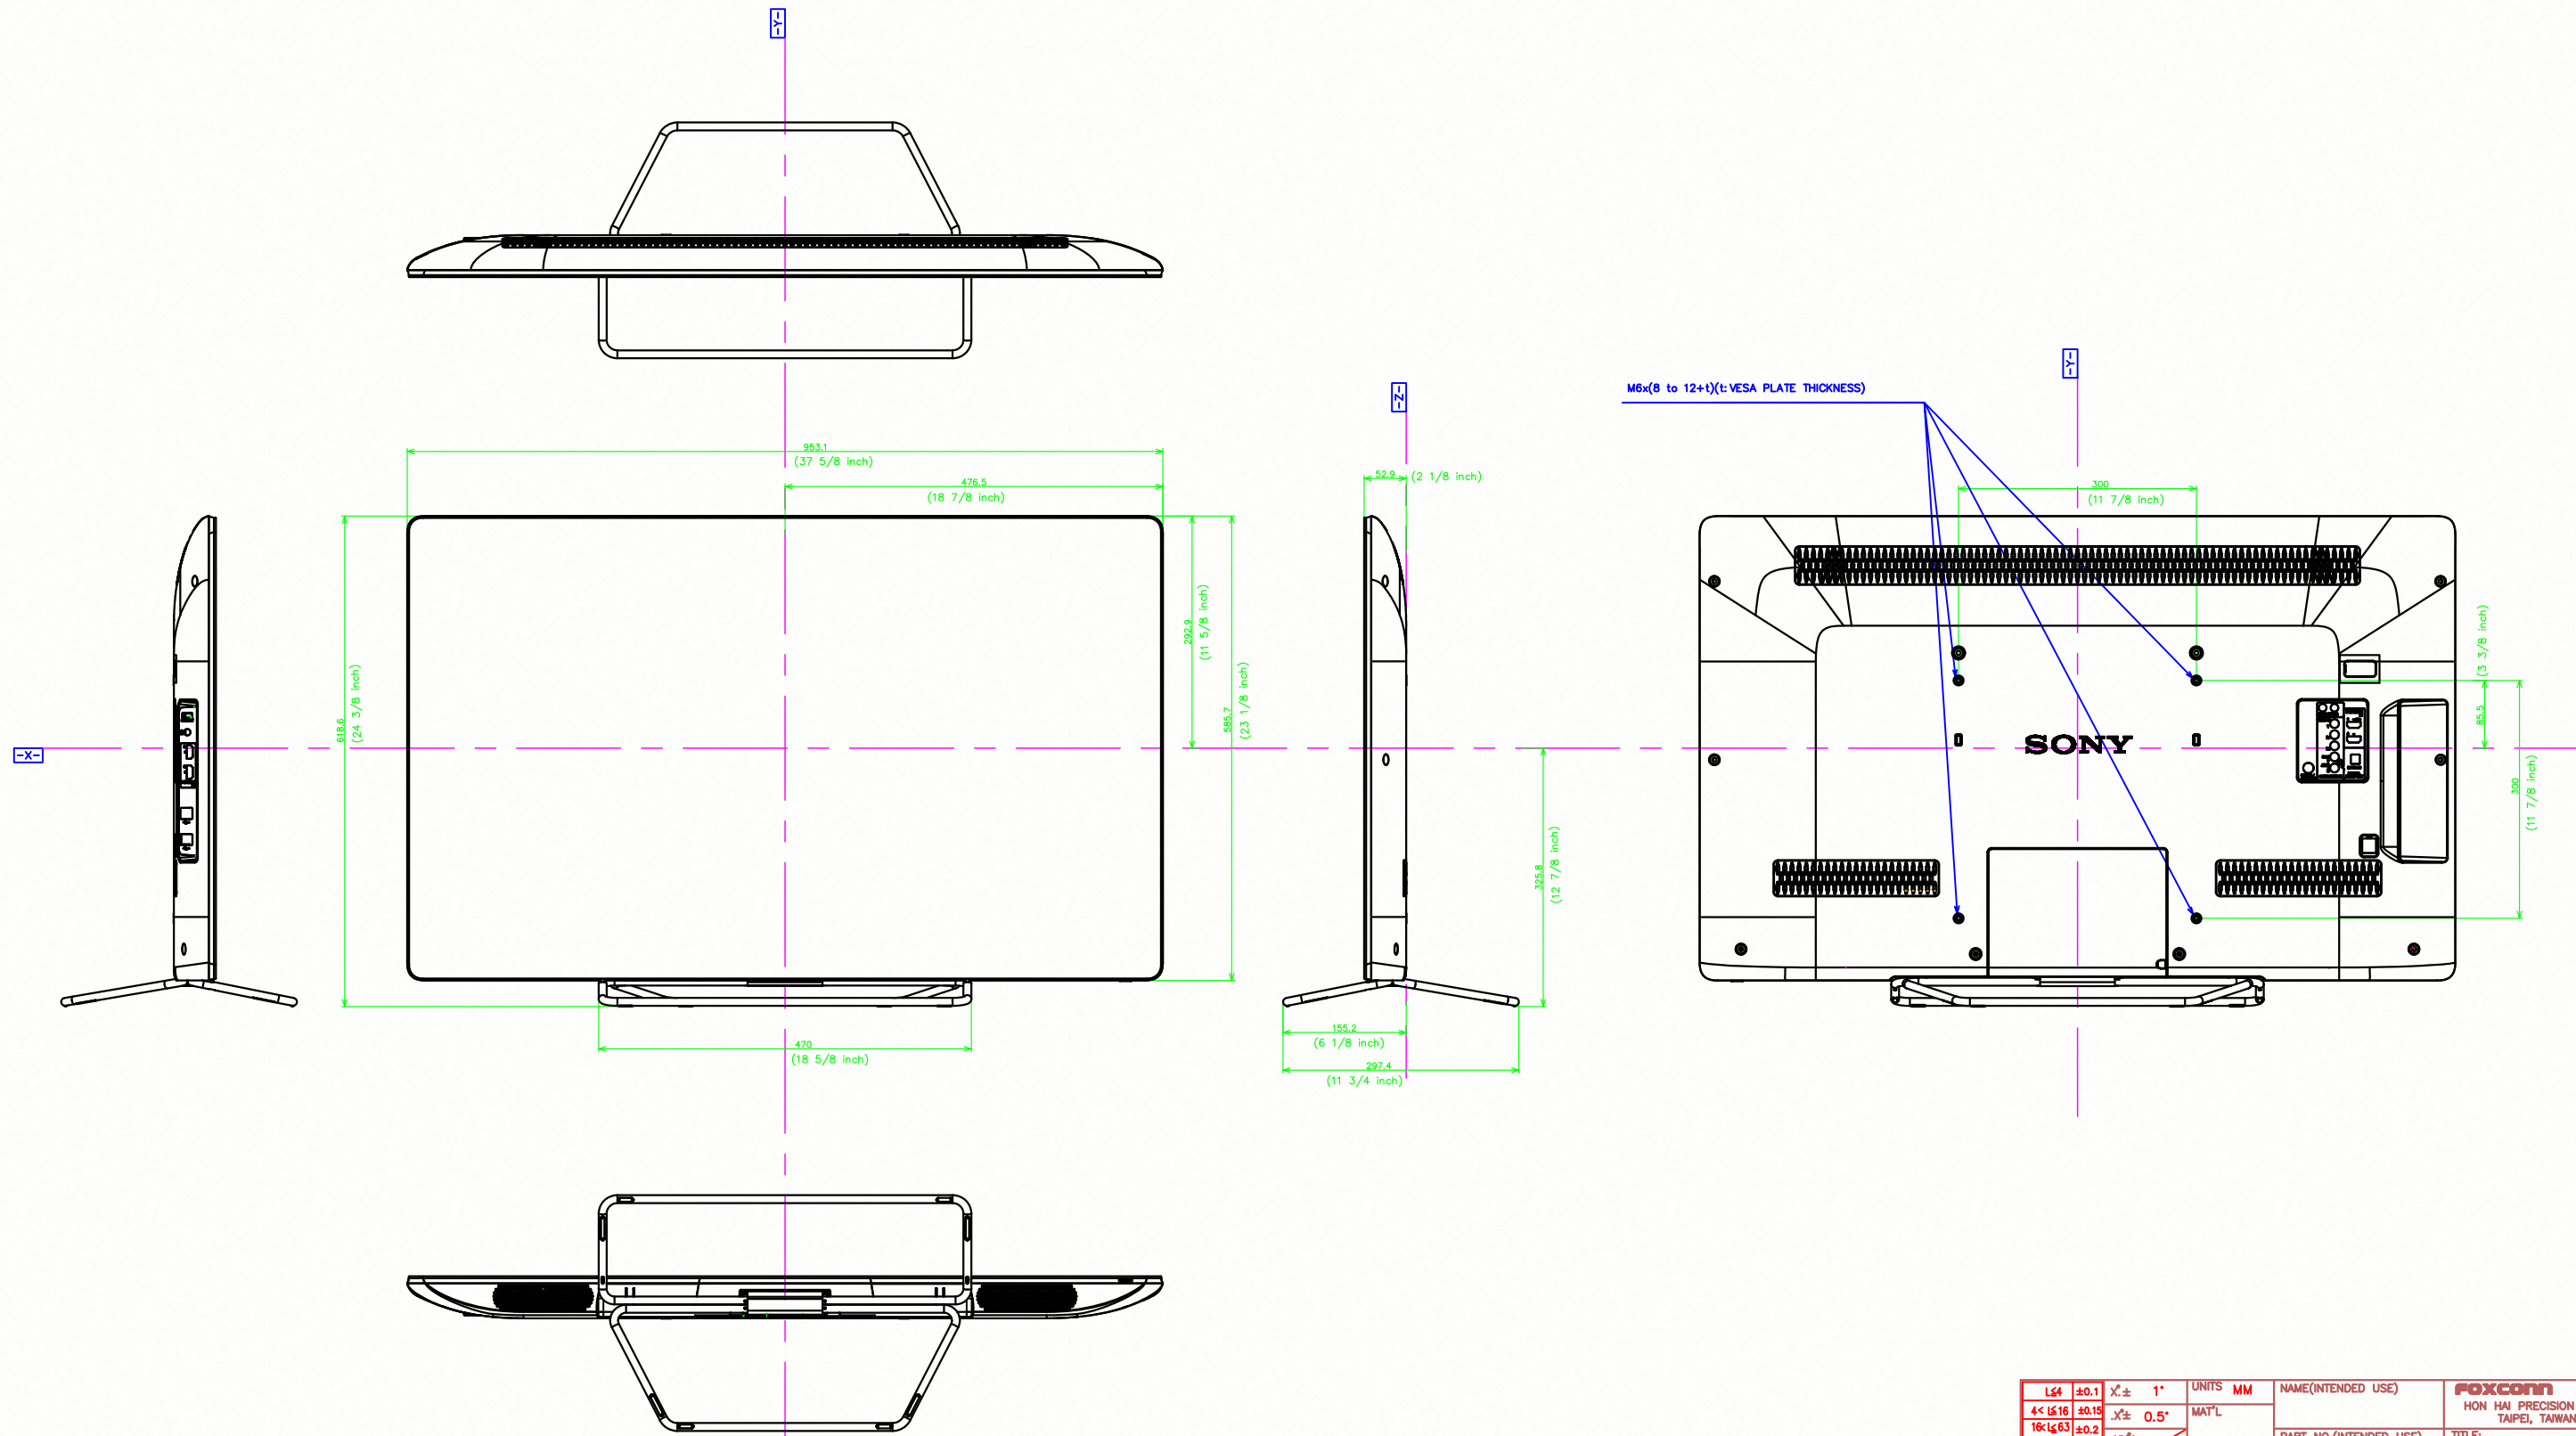

Screen size (inches measured diagonally)	40 inches
Display Resolution	1,920 dots (horizontal) x 1,080 (vertical)
Speaker	
Full range with speaker (mm)	45 x 130
(inches)	1 13/16 x 5 1/8
Dimensions	
with stand (mm)	954 x 619 x 298
(inches)	37 5/8 x 24 3/8 x 11 3/4
without stand (mm)	954 x 588 x 53
(inches)	37 5/8 x 23 1/8 x 2 1/8
wall-mount hole pattern (mm)	300 x 300
wall-mount screw size (mm)	M6 x 16
Mass	
with stand (kg)/(lb.)	18.8/41.5
without stand (kg)/(lb.)	17.3/37.7

REV.	ECN. NO.	APPD.
X2		

LS4	±0.1	X±	1"	UNITS	MM	NAME(INTENDED USE)	FOXCONN HON HAI PRECISION IND. CO.,LTD. TAIPEI, TAIWAN, R.O.C.
4<LS16	±0.15	X±	0.5"	MAT'L		PART NO.(INTENDED USE)	
16<LS63	±0.2	X±		FINISH		APPD:	TITLE: ASURA_EXTERIOR_VIEW_DRAWING(40)
63<LS250	±0.25	X±		Q'TY		CHRD:	DWG NO.:
250<L	±0.3	X±				DR:	SCALE SHEET REV. 1:3 1/2 X2