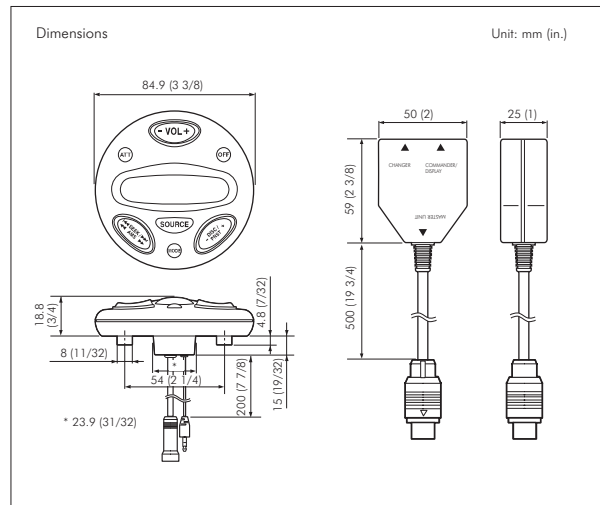

Specifications

Dimensions	84.9 × 18.8 × 84.9 mm (w/h/d) (3 3/8 x 3/4 x 3 3/8 in.)
Mass	Approx. 113 g (4 oz.)
Supplied accessories	Parts for installation and connections (1 set)

Parts List

Part No.	Description	Remark
A-3290-718-A	MAIN ASSY (BLACK)	
A-3290-719-A	MAIN ASSY (WHITE)	
3-225-765-11	MANUAL, INSTRUCTION (ENGLISH)	
X-3380-308-1	ACCESSORY ASSY, FITTING	
1-757-692-11	CORD (WITH CONNECTOR)	(JACK EXTENSION)
1-590-519-21	CORD (WITH CONNECTOR) (BUS)	
1-757-713-11	CORD (WITH CONNECTOR) (BUS) (BRANCH)	
3-225-762-01	SHEET (CAUTION)	