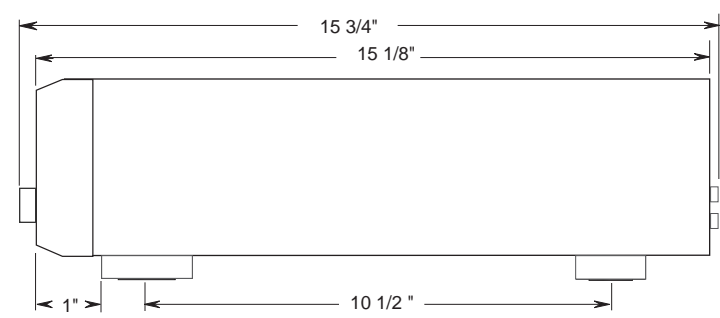

SONY
RCD-W500C

DESCRIPTION: CD
Recorder/Player
DIMENSIONS (WHD): 17 " x 4 1/4 " x 15 3/4 "
WEIGHT: 15 lbs 8 oz

POWER REQUIREMENTS: 120V AC
60Hz
POWER CONSUMPTION: 25 watts
approx

RM-R51 Remote Control

FRONT VIEW

SIDE VIEW

BACK VIEW

NOTE:
WHERE THERE ARE CLOSE TOLERANCES INVOLVED IN CABINET BUILDING OR APPLICATIONS WHICH REQUIRE A GREAT DEGREE OF PRECISION WE RECOMMEND THAT THE PRODUCT ITSELF BE USED TO MAKE THE ACTUAL MEASUREMENTS. SONY WILL NOT BE RESPONSIBLE FOR INACCURACIES IN THE DESIGN OR MANUFACTURE OF ENCLOSURES .