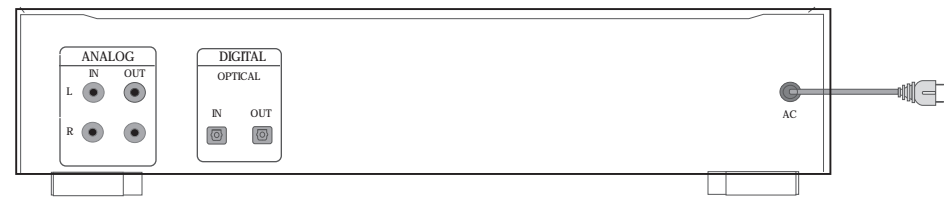

SONY
RCD-W500C

DESCRIPTION: CD
Recorder/Player
DIMENSIONS (WHD): 17 " x 4 1/4 " x 15 3/4 "
WEIGHT: 15 lbs 8 oz

POWER REQUIREMENTS: 120V AC
60Hz
POWER CONSUMPTION: 25 watts
approx

RM-R51 Remote Control

FRONT VIEW

SIDE VIEW

BACK VIEW

NOTE:
WHERE THERE ARE CLOSE TOLERANCES INVOLVED IN CABINET BUILDING OR APPLICATIONS WHICH REQUIRE A GREAT DEGREE OF PRECISION WE RECOMMEND THAT THE PRODUCT ITSELF BE USED TO MAKE THE ACTUAL MEASUREMENTS. SONY WILL NOT BE RESPONSIBLE FOR INACCURACIES IN THE DESIGN OR MANUFACTURE OF ENCLOSURES .