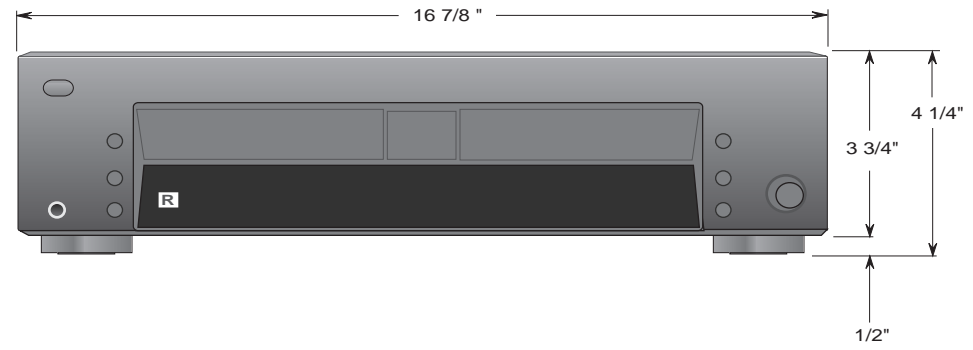

SONY
RCD-W500C

DESCRIPTION: CD
Recorder/Player
DIMENSIONS (WHD): 17 " x 4 1/4 " x 15 3/4 "
WEIGHT: 15 lbs 8 oz

POWER REQUIREMENTS: 120V AC
60Hz
POWER CONSUMPTION: 25 watts
approx

RM-R51 Remote Control

FRONT VIEW

SIDE VIEW

BACK VIEW

NOTE:
WHERE THERE ARE CLOSE TOLERANCES INVOLVED IN CABINET BUILDING OR APPLICATIONS WHICH REQUIRE A GREAT DEGREE OF PRECISION WE RECOMMEND THAT THE PRODUCT ITSELF BE USED TO MAKE THE ACTUAL MEASUREMENTS. SONY WILL NOT BE RESPONSIBLE FOR INACCURACIES IN THE DESIGN OR MANUFACTURE OF ENCLOSURES .