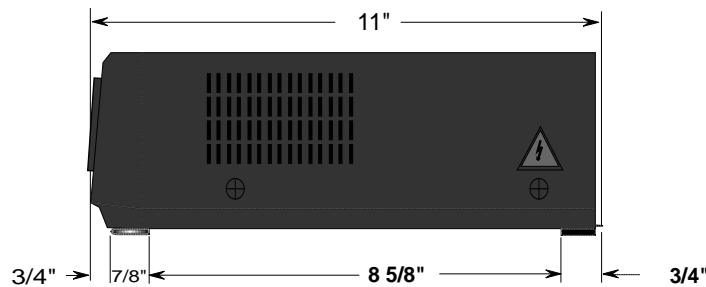

SONY

SLV-688/678HF

DESCRIPTION: VHS HI-FI VCR

DIMENSIONS

(WHD): 14" X 4 1/8" X 11"

WEIGHT: 8 lbs. 2 oz.

POWER REQUIREMENTS: 120V
60i

POWER CONSUMPTION: 25
Watts

1/4 inch = 1 inch Scale 4:1

FRONT VIEW

SIDE VIEW

BACK VIEW

NOTE :
 WHERE THERE ARE CLOSE TOLERANCES INVOLVED IN CABINET BUILDING OR APPLICATIONS WHICH REQUIRE A GREAT DEGREE OF PRECISION WE RECOMMEND THAT THE PRODUCT ITSELF BE USED TO MAKE THE ACTUAL MEASUREMENTS. SONY WILL NOT BE RESPONSIBLE FOR INACCURACIES IN THE DESIGN OR MANUFACTURE OF ENCLOSURES .