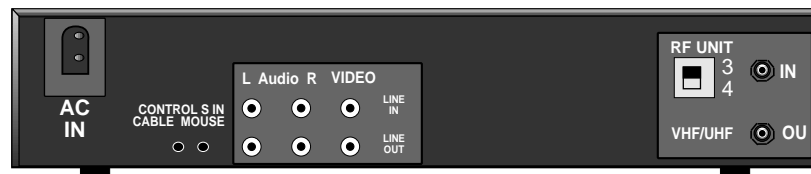

SONY

SLV-688/678HF

DESCRIPTION: VHS HI-FI VCR

DIMENSIONS

(WHD): 14" X 4 1/8" X 11"

WEIGHT: 8 lbs. 2 oz.

POWER REQUIREMENTS: 120V
60i

POWER CONSUMPTION: 25
Watts

1/4 inch = 1 inch Scale 4:1

FRONT VIEW

SIDE VIEW

BACK VIEW

NOTE :
 WHERE THERE ARE CLOSE TOLERANCES INVOLVED IN CABINET BUILDING OR APPLICATIONS WHICH REQUIRE A GREAT DEGREE OF PRECISION WE RECOMMEND THAT THE PRODUCT ITSELF BE USED TO MAKE THE ACTUAL MEASUREMENTS. SONY WILL NOT BE RESPONSIBLE FOR INACCURACIES IN THE DESIGN OR MANUFACTURE OF ENCLOSURES .