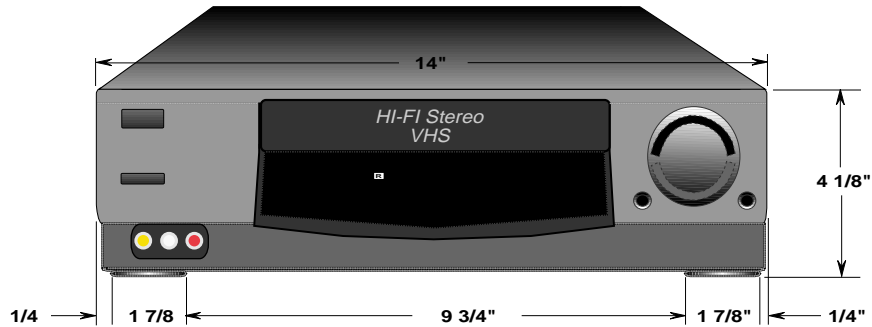

SONY

SLV-688/678HF

DESCRIPTION: VHS HI-FI VCR

DIMENSIONS

(WHD): 14" X 4 1/8" X 11"

WEIGHT: 8 lbs. 2 oz.

POWER REQUIREMENTS: 120V
60i

POWER CONSUMPTION: 25
Watts

1/4 inch = 1 inch Scale 4:1

FRONT VIEW

SIDE VIEW

BACK VIEW

NOTE :
 WHERE THERE ARE CLOSE TOLERANCES INVOLVED IN CABINET BUILDING OR APPLICATIONS WHICH REQUIRE A GREAT DEGREE OF PRECISION WE RECOMMEND THAT THE PRODUCT ITSELF BE USED TO MAKE THE ACTUAL MEASUREMENTS. SONY WILL NOT BE RESPONSIBLE FOR INACCURACIES IN THE DESIGN OR MANUFACTURE OF ENCLOSURES .