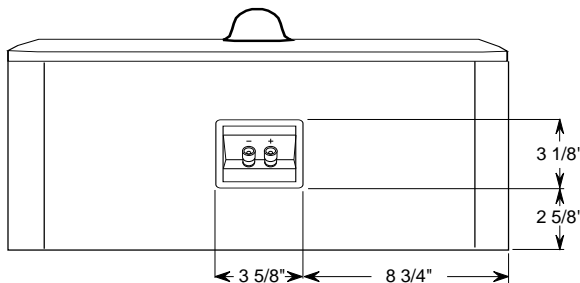

WEIGHT: 31 lbs

HANDLING: 60W@8ohms
120WMax

FRONT VIEW

SIDE VIEW

TOP VIEW

BOTTOM VIEW

BACKVIEW

Speaker Grill Not Shown!