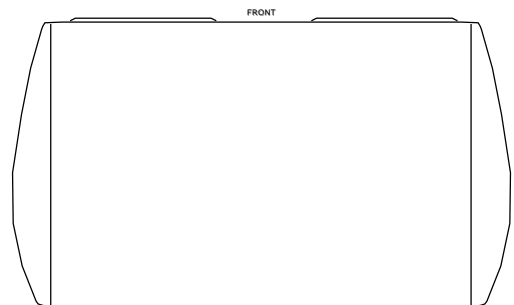

SONY

SSCNX70ED

DESCRIPTION: ES High End

POWER

SPEAKER SYSTEM

REQUIREMENTS: N/A

(WHD): 21 1/4" x 10 1/4" x 10 1/4"

POWER

WEIGHT: 31 lbs

HANDLING: 60W@8ohms
120WMax

FRONT VIEW

SIDE VIEW

TOP VIEW

BOTTOM VIEW

BACKVIEW

Speaker Grill Not Shown!