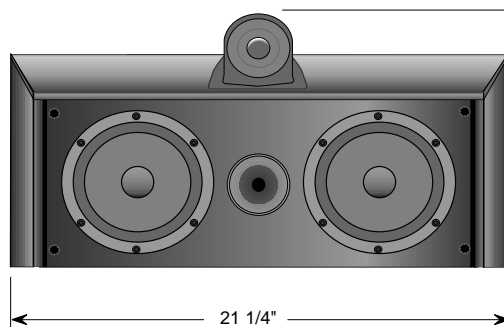

SONY

SSCNX70ED

DESCRIPTION: ES High End

POWER

SPEAKER SYSTEM

REQUIREMENTS: N/A

(WHD): 21 1/4" x 10 1/4" x 10 1/4"

POWER

WEIGHT: 31 lbs

HANDLING: 60W@8ohms
120WMax

FRONT VIEW

SIDE VIEW

TOP VIEW

BOTTOM VIEW

BACKVIEW

Speaker Grill Not Shown!