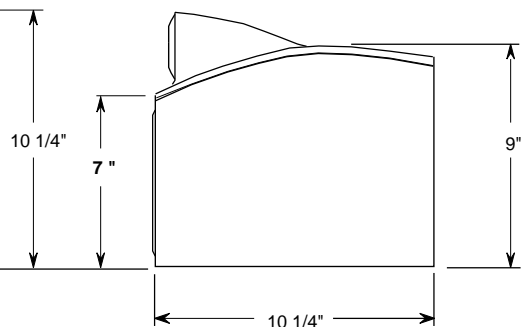

SONY

SSCNX70ED

DESCRIPTION: ES High End

POWER

SPEAKER SYSTEM

REQUIREMENTS: N/A

(WHD): 21 1/4" x 10 1/4" x 10 1/4"

POWER

WEIGHT: 31 lbs

HANDLING: 60W@8ohms
120WMax

FRONT VIEW

SIDE VIEW

TOP VIEW

BOTTOM VIEW

BACKVIEW

Speaker Grill Not Shown!