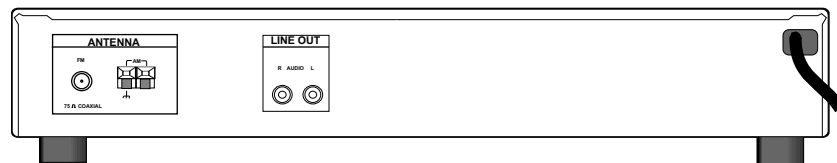

SONY

ST-SE370

DESCRIPTION: AM/FM TUNER
DIMENSIONS
(WHD): 17" X 3 1/4" X 11 1/2"
WEIGHT: 5 lbs

POWER
REQUIREMENTS: 120V
60
POWER
CONSUMPTION: 13 Wa

FRONT VIEW

SIDE VIEW

BACK VIEW

NOTE :
WHERE THERE ARE CLOSE TOLERANCES INVOLVED IN CABINET BUILDING
OR APPLICATIONS WHICH REQUIRE A GREAT DEGREE OF PRECISION WE
RECOMMEND THAT THE PRODUCT ITSELF BE USED TO MAKE THE ACTUAL
MEASUREMENTS. SONY WILL NOT BE RESPONSIBLE FOR INACCURACIES
IN THE DESIGN OR MANUFACTURE OF ENCLOSURES .