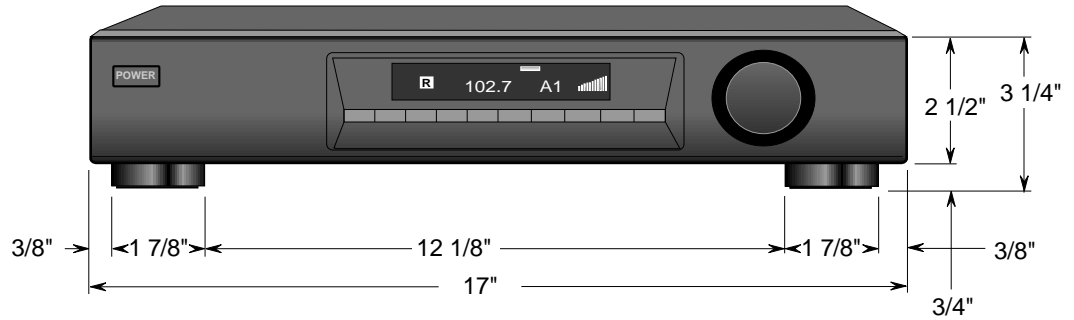

SONY

ST-SE370

DESCRIPTION: AM/FM TUNER
DIMENSIONS
(WHD): 17" X 3 1/4" X 11 1/2"
WEIGHT: 5 lbs

POWER
REQUIREMENTS: 120V
60
POWER
CONSUMPTION: 13 Wa

FRONT VIEW

SIDE VIEW

BACK VIEW

NOTE :
WHERE THERE ARE CLOSE TOLERANCES INVOLVED IN CABINET BUILDING
OR APPLICATIONS WHICH REQUIRE A GREAT DEGREE OF PRECISION WE
RECOMMEND THAT THE PRODUCT ITSELF BE USED TO MAKE THE ACTUAL
MEASUREMENTS. SONY WILL NOT BE RESPONSIBLE FOR INACCURACIES
IN THE DESIGN OR MANUFACTURE OF ENCLOSURES .