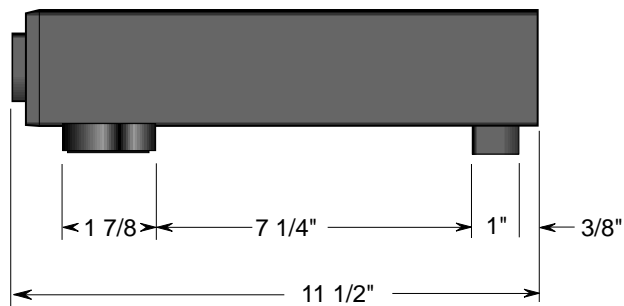

SONY

ST-SE370

DESCRIPTION: AM/FM TUNER
DIMENSIONS
(WHD): 17" X 3 1/4" X 11 1/2"
WEIGHT: 5 lbs

POWER
REQUIREMENTS: 120V
60
POWER
CONSUMPTION: 13 Wa

FRONT VIEW

SIDE VIEW

BACK VIEW

NOTE :
WHERE THERE ARE CLOSE TOLERANCES INVOLVED IN CABINET BUILDING
OR APPLICATIONS WHICH REQUIRE A GREAT DEGREE OF PRECISION WE
RECOMMEND THAT THE PRODUCT ITSELF BE USED TO MAKE THE ACTUAL
MEASUREMENTS. SONY WILL NOT BE RESPONSIBLE FOR INACCURACIES
IN THE DESIGN OR MANUFACTURE OF ENCLOSURES .