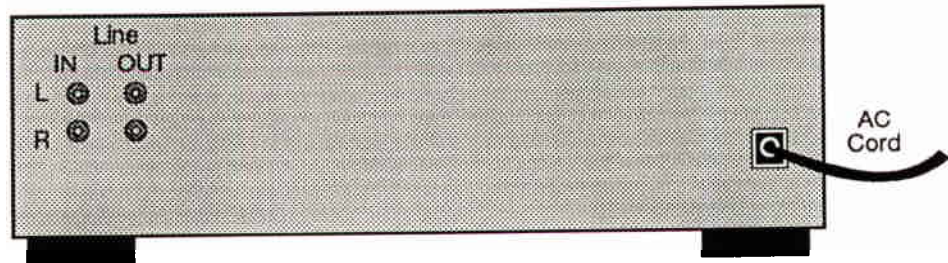

SONY

TC-C5

DESCRIPTION: 5 Cassette Changer

POWER

DIMENSIONS

REQUIREMENTS: 120V AC
60Hz

(WHD): 17" x 5 1/4" x 12 7/8"

POWER

WEIGHT: 14 lbs. 13 oz.

CONSUMPTION: 35 Watts

Scale 4:1

FRONT VIEW

SIDE VIEW

BACK VIEW

Contractor's Notes: _____