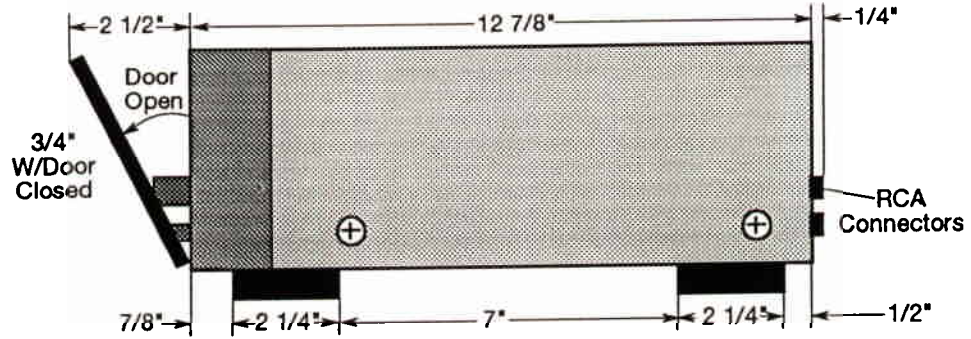

SONY

TC-C5

DESCRIPTION: 5 Cassette Changer

POWER

DIMENSIONS

REQUIREMENTS: 120V AC
60Hz

(WHD): 17" x 5 1/4" x 12 7/8"

POWER

WEIGHT: 14 lbs. 13 oz.

CONSUMPTION: 35 Watts

Scale 4:1

FRONT VIEW

SIDE VIEW

BACK VIEW

Contractor's Notes: _____