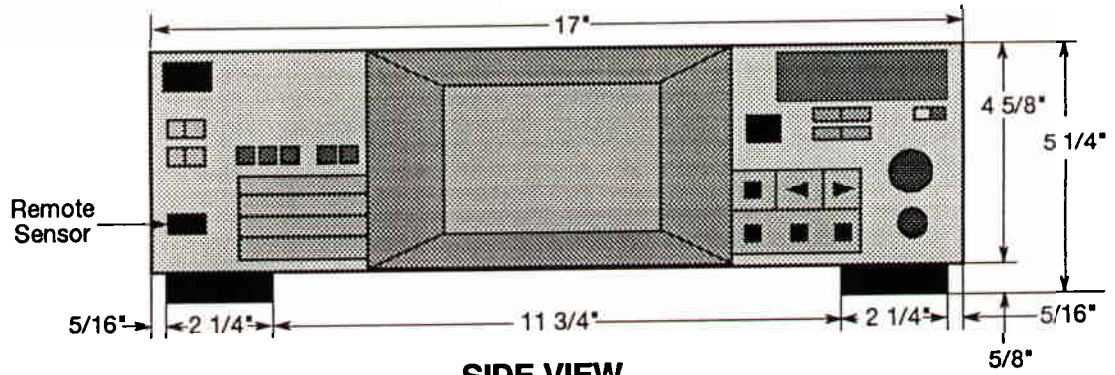

SONY

TC-C5

DESCRIPTION: 5 Cassette Changer

POWER

DIMENSIONS

REQUIREMENTS: 120V AC
60Hz

(WHD): 17" x 5 1/4" x 12 7/8"

POWER

WEIGHT: 14 lbs. 13 oz.

CONSUMPTION: 35 Watts

Scale 4:1

FRONT VIEW

SIDE VIEW

BACK VIEW

Contractor's Notes: _____