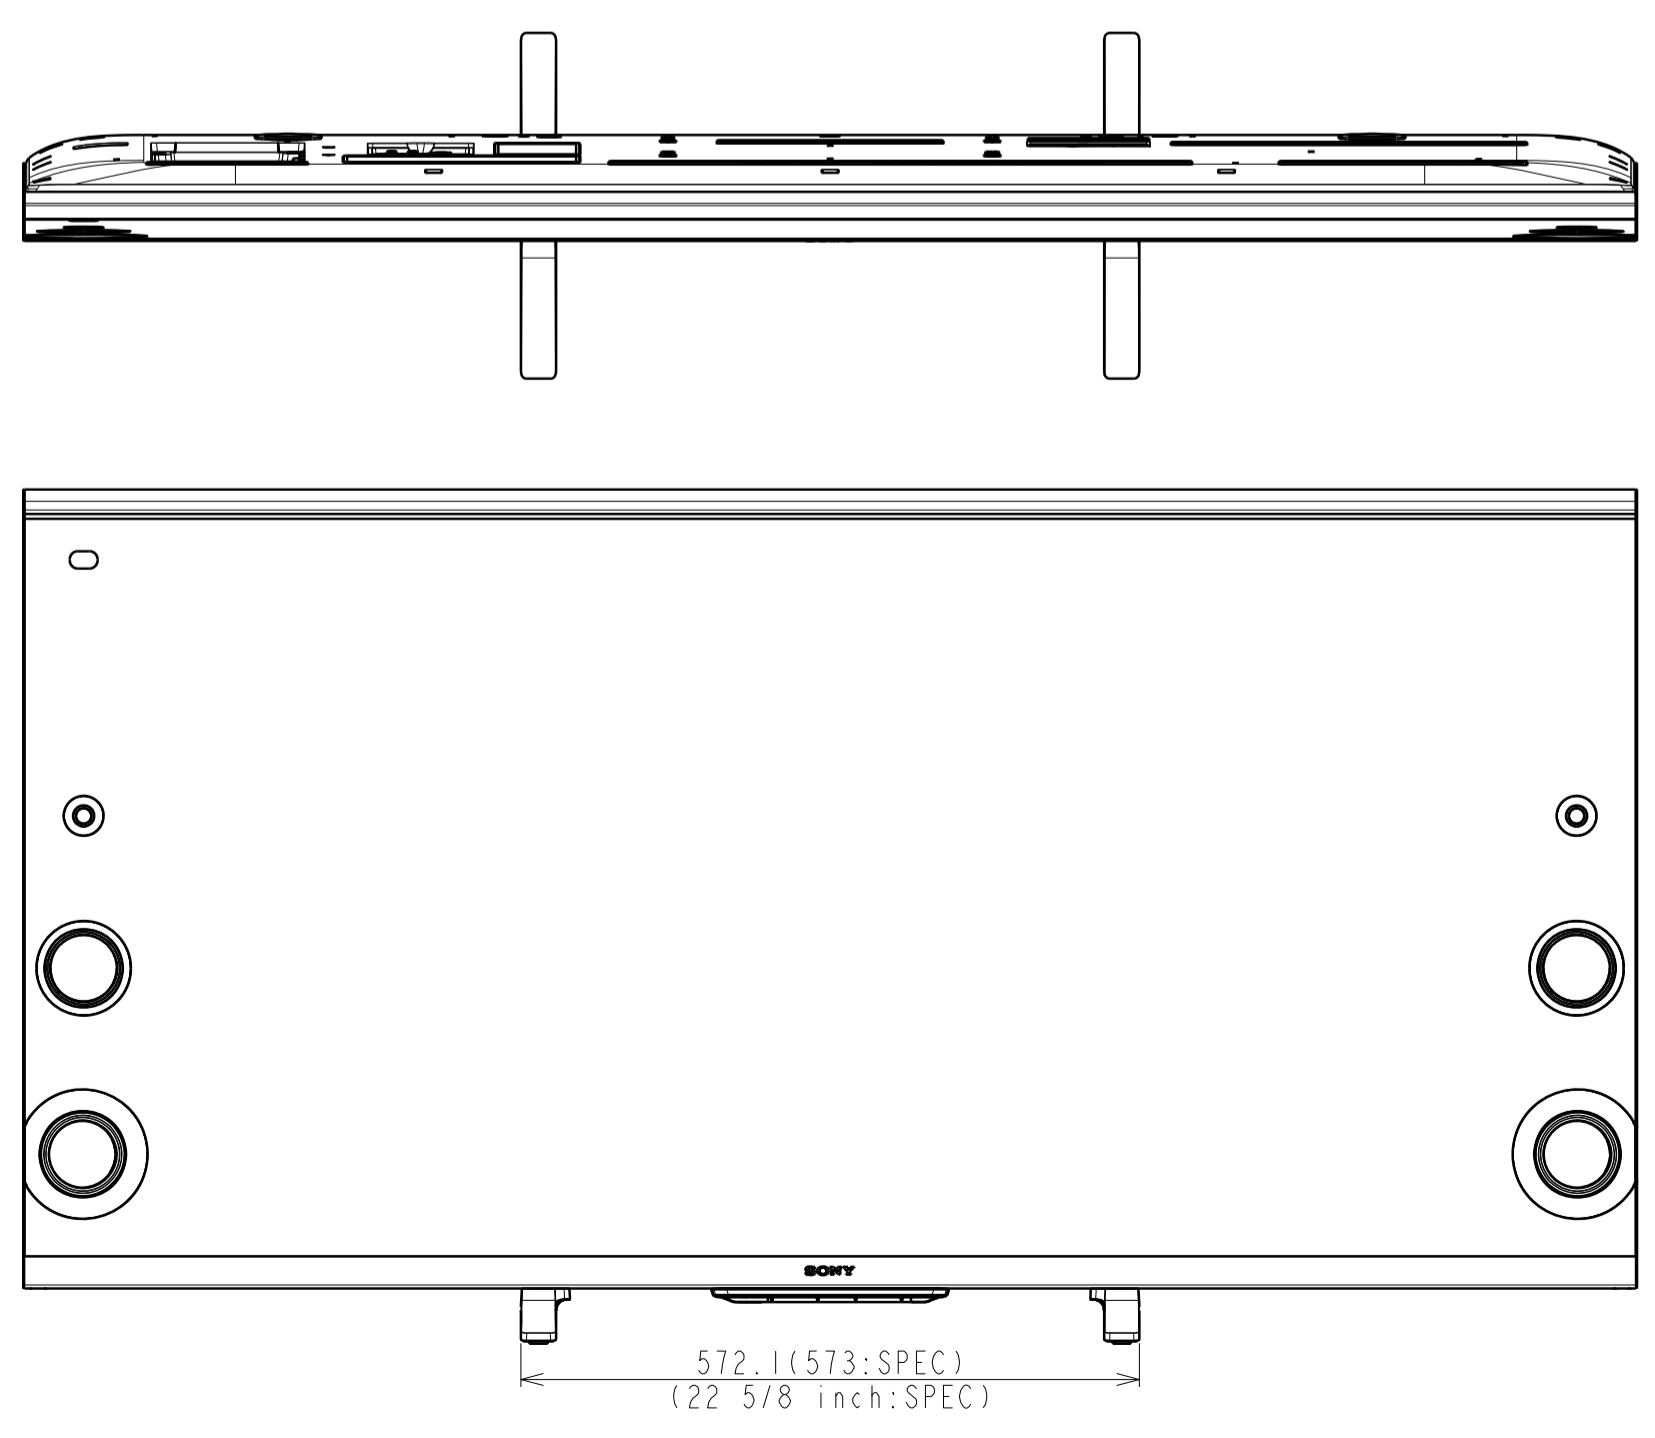

INSIDE POSITION