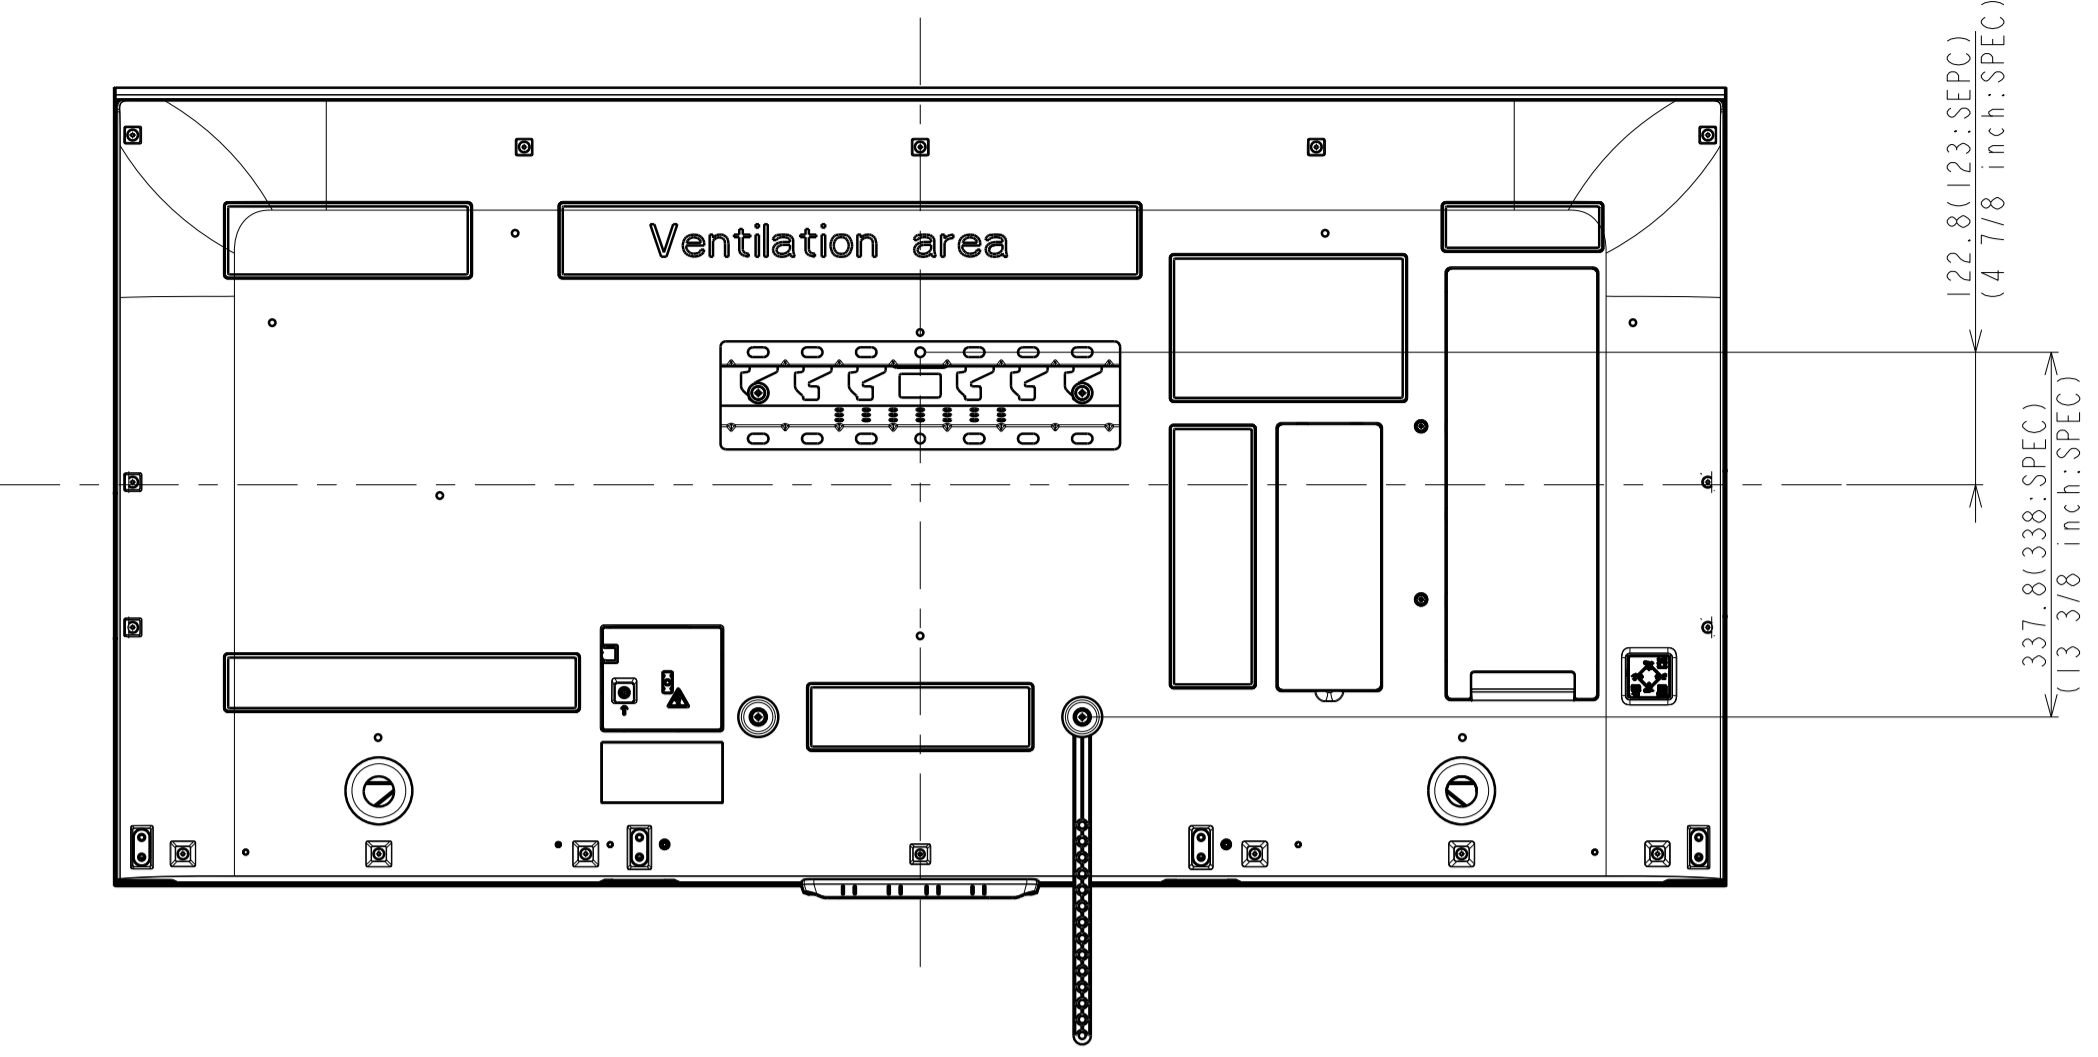

Area	JAPAN	NORTH AMERICA	LATIN AMERICA	EUROPE	GENERAL AREA	CHINA	
Model Name	KD-55X9200B	XBR-55X900B	XBR-55X905B	KD-55X9005B	KD-55X9000B	KD-55X9000B	
SV No.	SV-26181	SV-26005	SV-26079	SV-26155	SV-26201	SV-26251	
DIMENSION	TV only (WxHxD)	149.3x75.2x9.9(2.68) cm	1493x752x99(26.8) mm / 58 7/8 x 29 5/8 x 4(1 1/16) inch	1493x752x99(26.8) mm	Approx. 149.3x75.2x9.9(2.68) cm	Approx. 149.3x75.2x9.9(2.68) mm	Approx. 149.3x75.2x9.9(2.68) mm
	TV with Stand (WxHxD)	149.4x79.1x32.0 cm	1494x791x320 mm / 58 7/8 x 31 1/4 x 12 5/8 inch	1494x791x320 mm	Approx. 149.4x79.1x32.0 cm	Approx. 149.4x79.1x320 mm	Approx. 149.4x79.1x320 mm
	Media Receiver (WxHxD)	-	-	-	-	-	-
	Monitor only (WxHxD)	-	-	-	-	-	-
	Monitor with Stand (WxHxD)	-	-	-	-	-	-
	Media Receiver with Stand (WxHxD)	-	-	-	-	-	-
	Satellite Speaker (WxHxD)	-	-	-	-	-	-
WEIGHT	Stand Width	149.4 cm	1494 mm / 58 7/8 inch	1494 mm	Approx. 149.4 cm	Approx. 1494 mm	Approx. 1494 mm
	VESA Hole Pitch	30.0x30.0 cm	300x300 mm / 11 7/8 x 11 7/8 inch	300x300 mm	30.0x30.0 cm	300x300 mm	300x300 mm
	TV Only	37.4 Kg	37.4 Kg / 82.4 lb	37.4 Kg	Approx. 37.4 Kg	Approx. 37.4 Kg	Approx. 37.4 Kg
Remarks	TV With Stand	38.1 Kg	38.1 Kg / 84 lb	38.1 Kg	Approx. 38.1 Kg	Approx. 38.1 Kg	Approx. 38.1 Kg
	Media Receiver	-	-	-	-	-	-
	Monitor Only	-	-	-	-	-	-
	Monitor With Stand	-	-	-	-	-	-
	Media Receiver with Stand	-	-	-	-	-	-
	Satellite Speaker	-	-	-	-	-	-

HISTORY SHEET		ECLA NO.		REVISION		SIGN		UNIT		TOLERANCE		USED ON		RANK	
1									mm						
1									mm						
1									mm						
1									mm						
1									mm						
1									mm						
1									mm						
1									mm						
1									mm						
1									mm						
1									mm						

SU-WL400

SU-WL450 Standard

SU-WL450 Super Slim

SONY STANDARD DRAWING