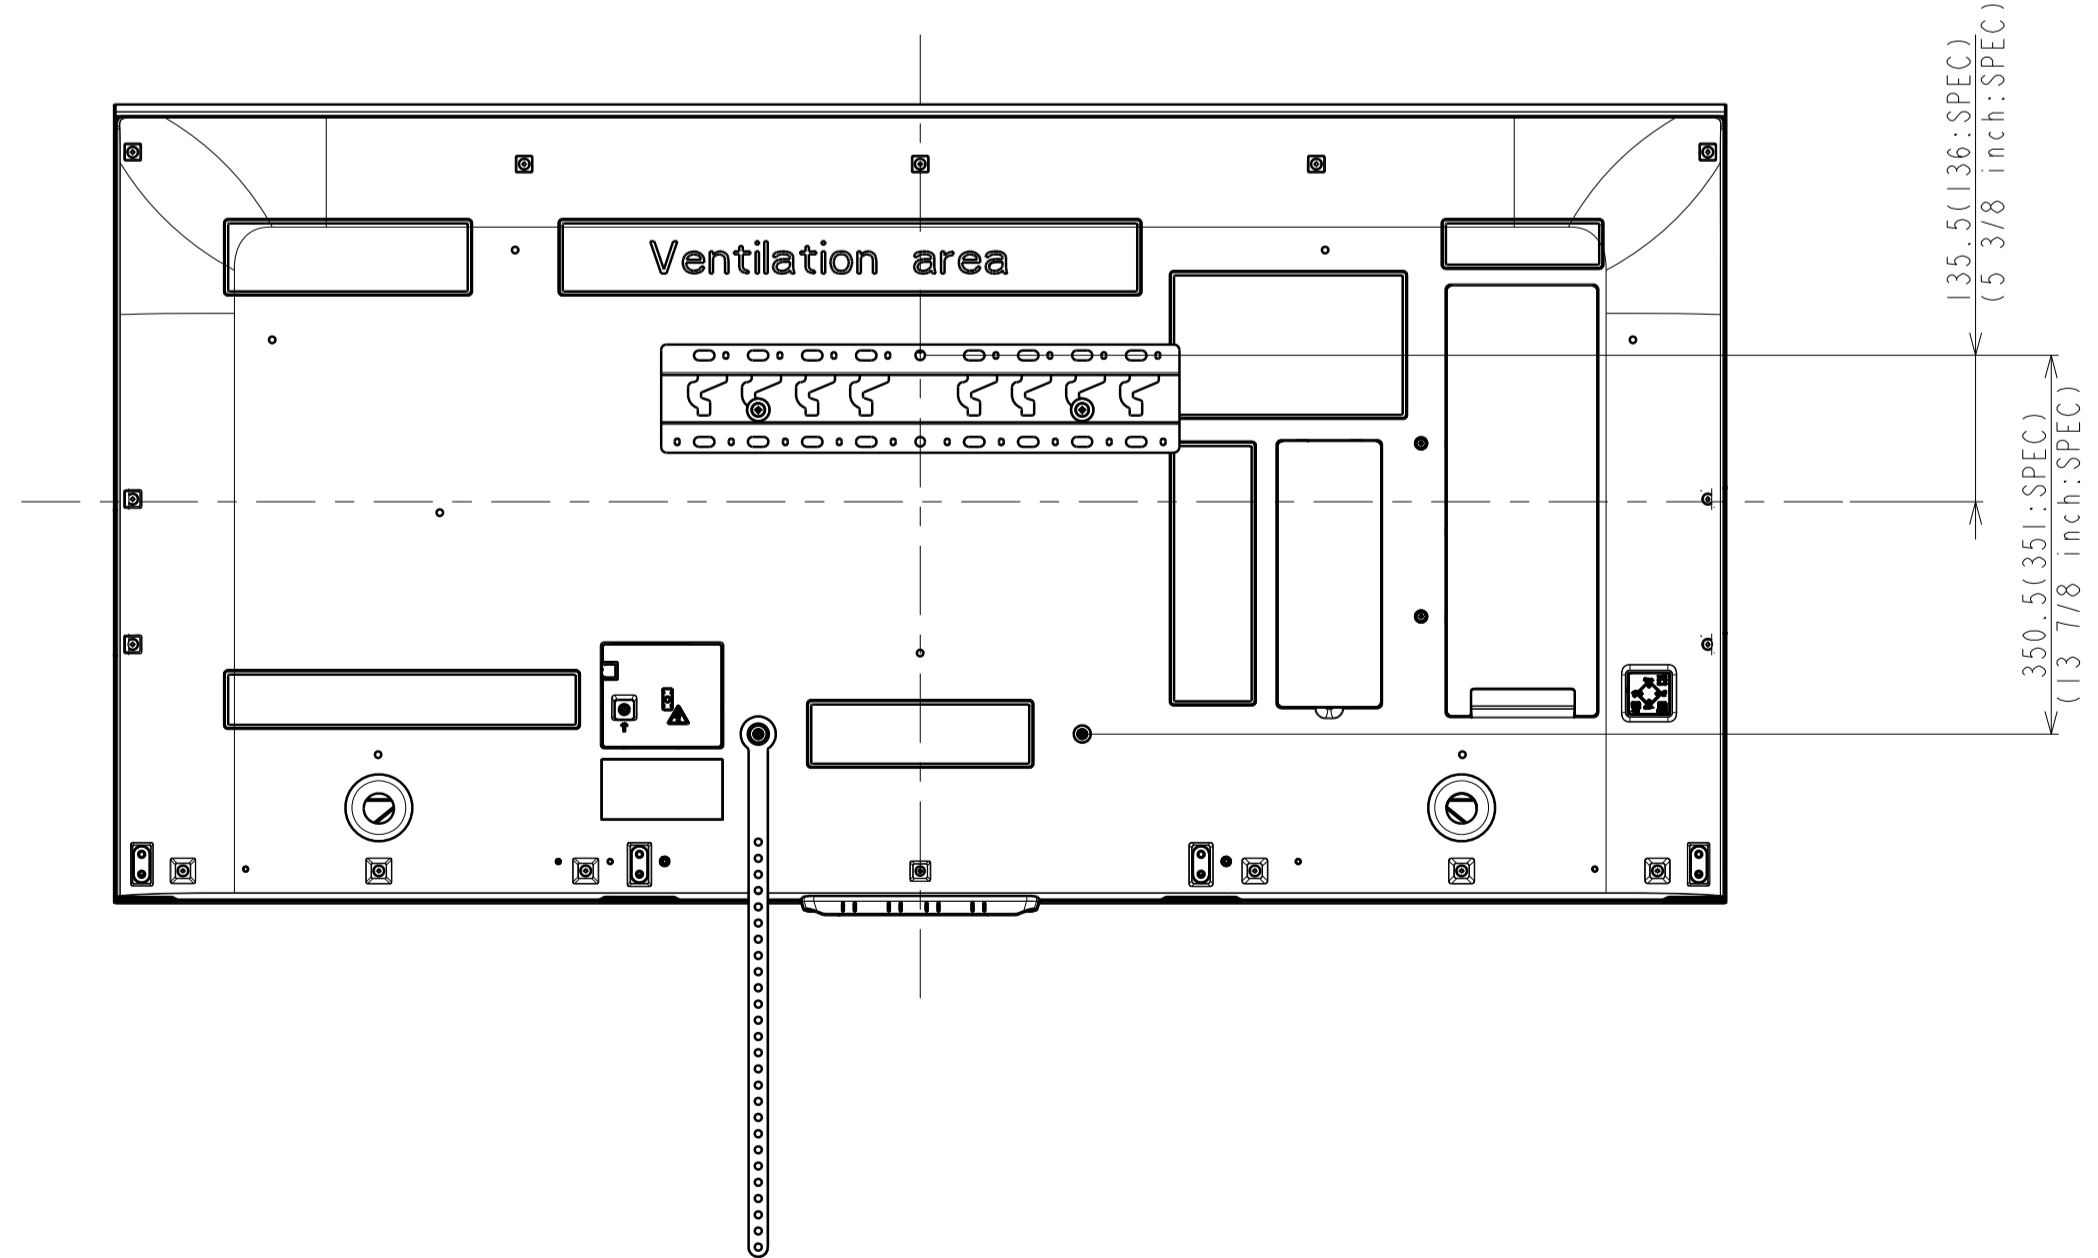

Area	JAPAN	NORTH AMERICA	LATIN AMERICA	EUROPE	GENERAL AREA	CHINA	
Model Name	KD-55X9200B	XBR-55X900B	XBR-55X905B	KD-55X9005B	KD-55X9000B	KD-55X9000B	
SV No.	SV-26181	SV-26005	SV-26079	SV-26155	SV-26201	SV-26251	
DIMENSION	TV only (WxHxD)	149.3x75.2x9.9(2.68) cm	1493x752x99(26.8) mm / 58 7/8 x 29 5/8 x 4(1 1/16) inch	1493x752x99(26.8) mm	Approx. 149.3x75.2x9.9(2.68) cm	Approx. 149.3x75.2x9.9(2.68) mm	Approx. 149.3x75.2x9.9(2.68) mm
	TV with Stand (WxHxD)	149.4x79.1x32.0 cm	1494x791x320 mm / 58 7/8 x 31 1/4 x 12 5/8 inch	1494x791x320 mm	Approx. 149.4x79.1x32.0 cm	Approx. 149.4x79.1x320 mm	Approx. 149.4x79.1x320 mm
	Media Receiver (WxHxD)	-	-	-	-	-	-
	Monitor only (WxHxD)	-	-	-	-	-	-
	Monitor with Stand (WxHxD)	-	-	-	-	-	-
	Media Receiver with Stand (WxHxD)	-	-	-	-	-	-
	Satellite Speaker (WxHxD)	-	-	-	-	-	-
WEIGHT	Stand Width	149.4 cm	1494 mm / 58 7/8 inch	1494 mm	Approx. 149.4 cm	Approx. 1494 mm	Approx. 1494 mm
	VESA Hole Pitch	30.0x30.0 cm	300x300 mm / 11 7/8 x 11 7/8 inch	300x300 mm	30.0x30.0 cm	300x300 mm	300x300 mm
	TV Only	37.4 Kg	37.4 Kg / 82.4 lb	37.4 Kg	Approx. 37.4 Kg	Approx. 37.4 Kg	Approx. 37.4 Kg
Remarks	TV With Stand	38.1 Kg	38.1 Kg / 84 lb	38.1 Kg	Approx. 38.1 Kg	Approx. 38.1 Kg	Approx. 38.1 Kg
	Media Receiver	-	-	-	-	-	-
	Monitor Only	-	-	-	-	-	-
	Monitor With Stand	-	-	-	-	-	-
	Media Receiver with Stand	-	-	-	-	-	-
	Satellite Speaker	-	-	-	-	-	-

HISTORY SHEET		ECLA NO.		REVISION		SIGN		UNIT		TOLERANCE		USED ON		RANK	
1									mm						
1									mm						
1									mm						
1									mm						
1									mm						
1									mm						
1									mm						
1									mm						
1									mm						
1									mm						
1									mm						

SU-WL400

SU-WL450 Standard

SU-WL450 Super Slim

SONY STANDARD DRAWING