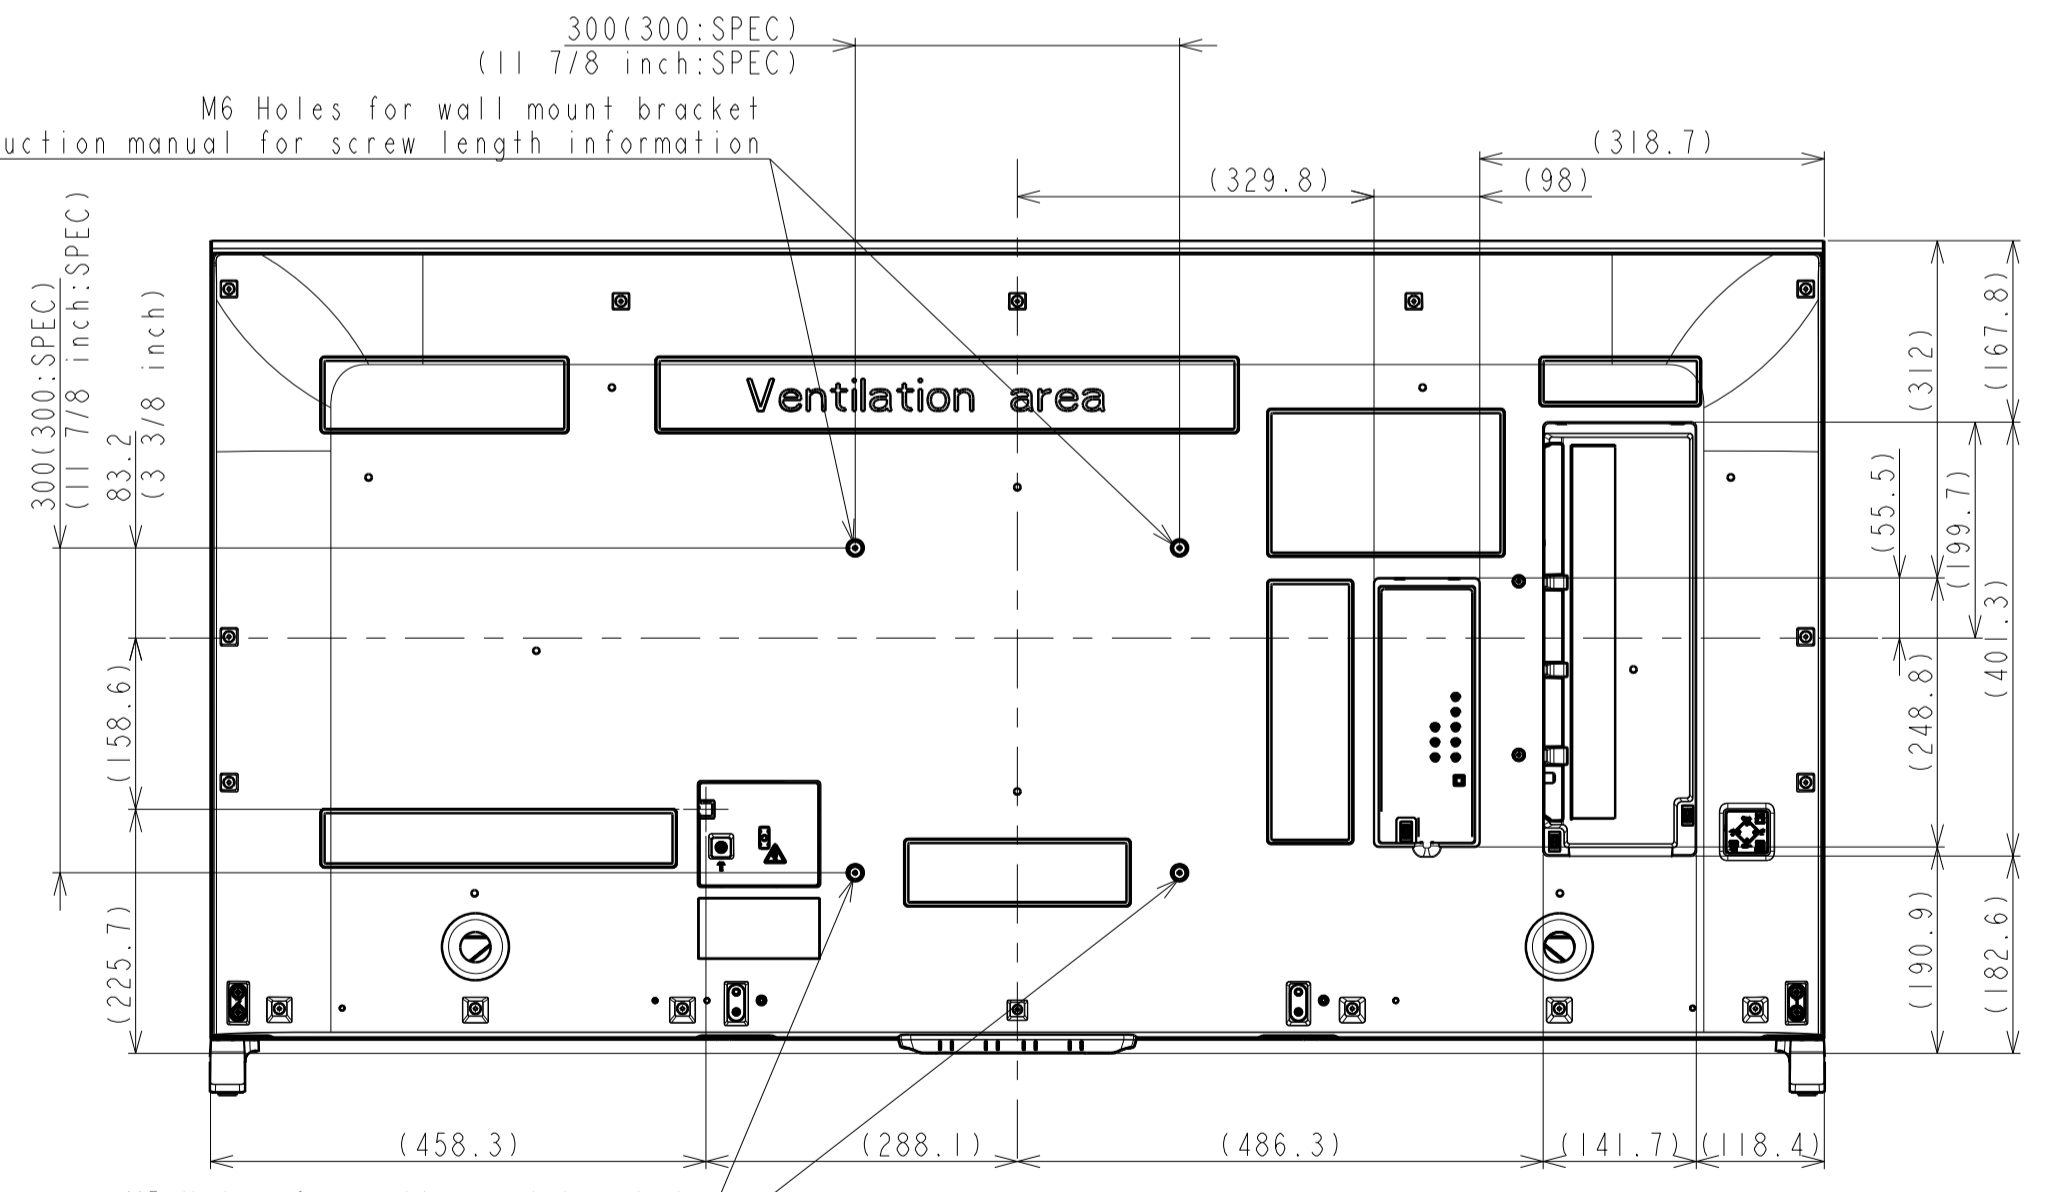

Area	JAPAN	NORTH AMERICA	LATIN AMERICA	EUROPE	GENERAL AREA	CHINA	
Model Name	KD-55X9200B	XBR-55X900B	XBR-55X905B	KD-55X9005B	KD-55X9000B	KD-55X9000B	
SV No.	SV-26181	SV-26005	SV-26079	SV-26155	SV-26201	SV-26251	
DIMENSION	TV only (WxHxD)	149.3x75.2x9.9(2.68) cm	1493x752x99(26.8) mm / 58 7/8 x 29 5/8 x 4(1 1/16) inch	1493x752x99(26.8) mm	Approx. 149.3x75.2x9.9(2.68) cm	Approx. 149.3x75.2x9.9(2.68) mm	Approx. 149.3x75.2x9.9(2.68) mm
	TV with Stand (WxHxD)	149.4x79.1x32.0 cm	1494x791x320 mm / 58 7/8 x 31 1/4 x 12 5/8 inch	1494x791x320 mm	Approx. 149.4x79.1x32.0 cm	Approx. 149.4x79.1x320 mm	Approx. 149.4x79.1x320 mm
	Media Receiver (WxHxD)	-	-	-	-	-	-
	Monitor only (WxHxD)	-	-	-	-	-	-
	Monitor with Stand (WxHxD)	-	-	-	-	-	-
	Media Receiver with Stand (WxHxD)	-	-	-	-	-	-
	Satellite Speaker (WxHxD)	-	-	-	-	-	-
WEIGHT	Stand Width	149.4 cm	1494 mm / 58 7/8 inch	1494 mm	Approx. 149.4 cm	Approx. 1494 mm	Approx. 1494 mm
	VESA Hole Pitch	30.0x30.0 cm	300x300 mm / 11 7/8 x 11 7/8 inch	300x300 mm	30.0x30.0 cm	300x300 mm	300x300 mm
	TV Only	37.4 Kg	37.4 Kg / 82.4 lb	37.4 Kg	Approx. 37.4 Kg	Approx. 37.4 Kg	Approx. 37.4 Kg
Remarks	TV With Stand	38.1 Kg	38.1 Kg / 84 lb	38.1 Kg	Approx. 38.1 Kg	Approx. 38.1 Kg	Approx. 38.1 Kg
	Media Receiver	-	-	-	-	-	-
	Monitor Only	-	-	-	-	-	-
	Monitor With Stand	-	-	-	-	-	-
	Media Receiver with Stand	-	-	-	-	-	-
	Satellite Speaker	-	-	-	-	-	-

HISTORY SHEET		ECLA NO.		REVISION		SIGN		UNIT		TOLERANCE		USED ON		RANK	
1									mm						
1									mm						
1									mm						
1									mm						
1									mm						
1									mm						
1									mm						
1									mm						
1									mm						
1									mm						
1									mm						

SU-WL400

SU-WL450 Standard

SU-WL450 Super Slim

SONY STANDARD DRAWING