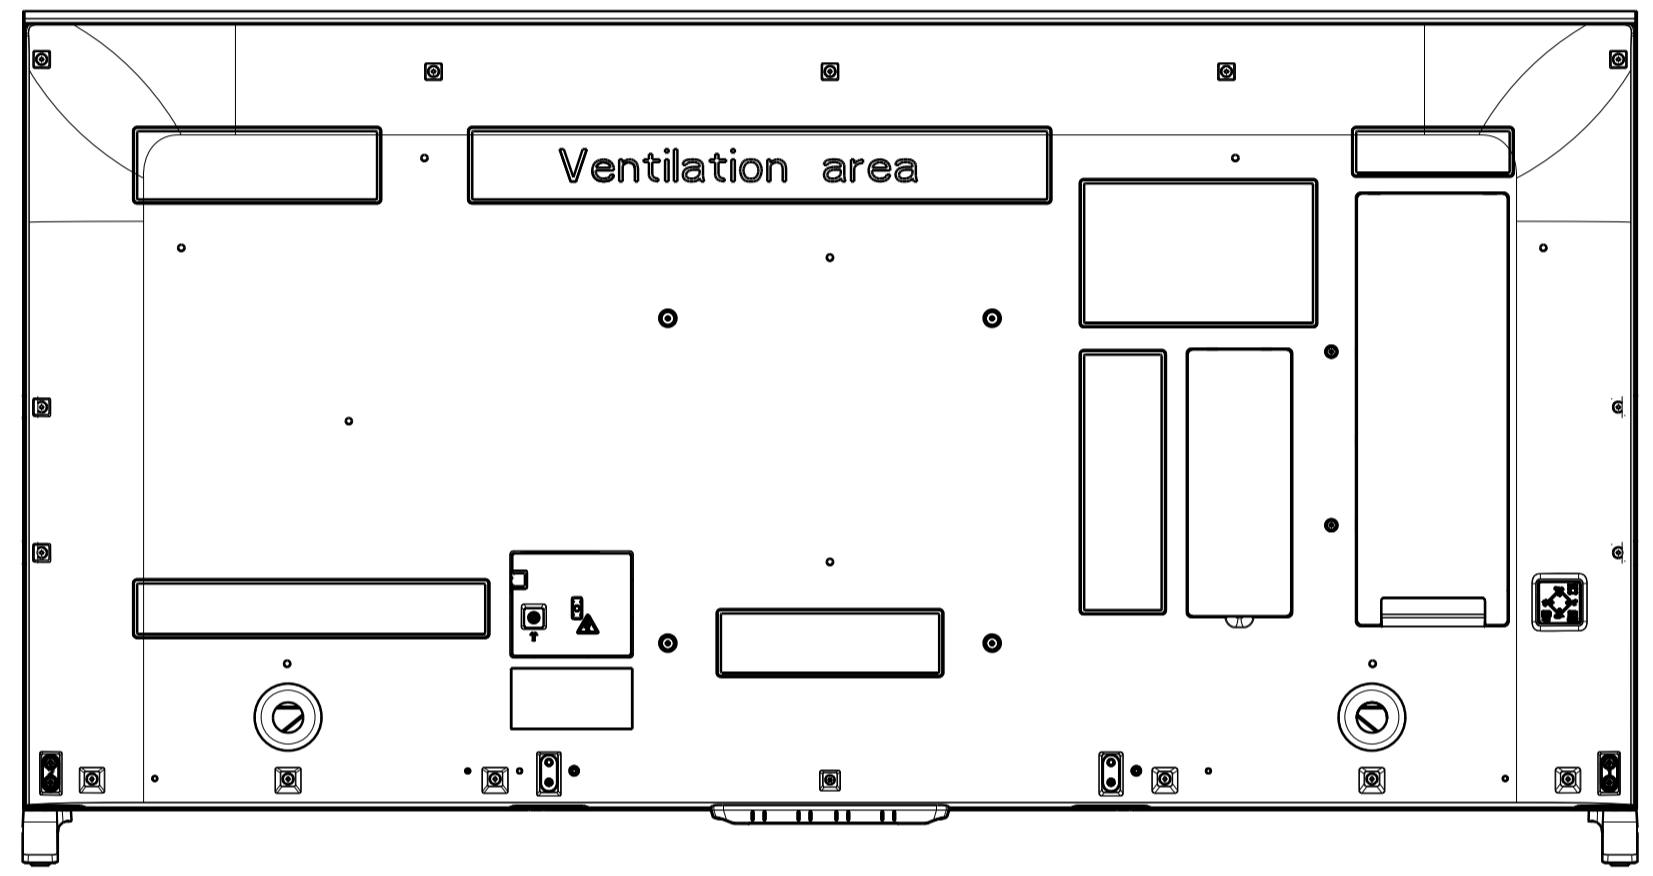

Area	JAPAN	NORTH AMERICA	LATIN AMERICA	EUROPE	GENERAL AREA	CHINA	
Model Name	KD-55X9200B	XBR-55X900B	XBR-55X905B	KD-55X9005B	KD-55X9000B	KD-55X9000B	
SV No.	SV-26181	SV-26005	SV-26079	SV-26155	SV-26201	SV-26251	
DIMENSION	TV only (WxHxD)	149.3x75.2x9.9(2.68) cm	1493x752x99(26.8) mm / 58 7/8 x 29 5/8 x 4(1 1/16) inch	1493x752x99(26.8) mm	Approx. 149.3x75.2x9.9(2.68) cm	Approx. 149.3x75.2x9.9(2.68) mm	Approx. 149.3x75.2x9.9(2.68) mm
	TV with Stand (WxHxD)	149.4x79.1x32.0 cm	1494x791x320 mm / 58 7/8 x 31 1/4 x 12 5/8 inch	1494x791x320 mm	Approx. 149.4x79.1x32.0 cm	Approx. 149.4x79.1x320 mm	Approx. 149.4x79.1x320 mm
	Media Receiver (WxHxD)	-	-	-	-	-	-
	Monitor only (WxHxD)	-	-	-	-	-	-
	Monitor with Stand (WxHxD)	-	-	-	-	-	-
	Media Receiver with Stand (WxHxD)	-	-	-	-	-	-
	Satellite Speaker (WxHxD)	-	-	-	-	-	-
WEIGHT	Stand Width	149.4 cm	1494 mm / 58 7/8 inch	1494 mm	Approx. 149.4 cm	Approx. 1494 mm	Approx. 1494 mm
	VESA Hole Pitch	30.0x30.0 cm	300x300 mm / 11 7/8 x 11 7/8 inch	300x300 mm	30.0x30.0 cm	300x300 mm	300x300 mm
	TV Only	37.4 Kg	37.4 Kg / 82.4 lb	37.4 Kg	Approx. 37.4 Kg	Approx. 37.4 Kg	Approx. 37.4 Kg
Remarks	TV With Stand	38.1 Kg	38.1 Kg / 84 lb	38.1 Kg	Approx. 38.1 Kg	Approx. 38.1 Kg	Approx. 38.1 Kg
	Media Receiver	-	-	-	-	-	-
	Monitor Only	-	-	-	-	-	-
	Monitor With Stand	-	-	-	-	-	-
	Media Receiver with Stand	-	-	-	-	-	-
	Satellite Speaker	-	-	-	-	-	-