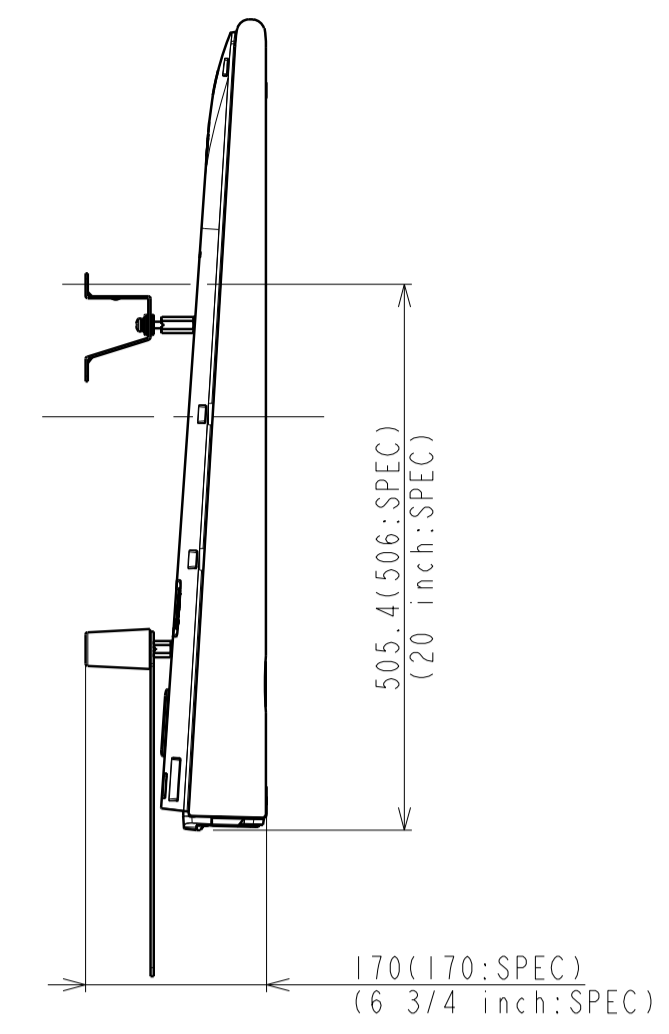

SU-WL400

SU-WL450 Standard

SU-WL450 Super Slim

SONY STANDARD DRAWING