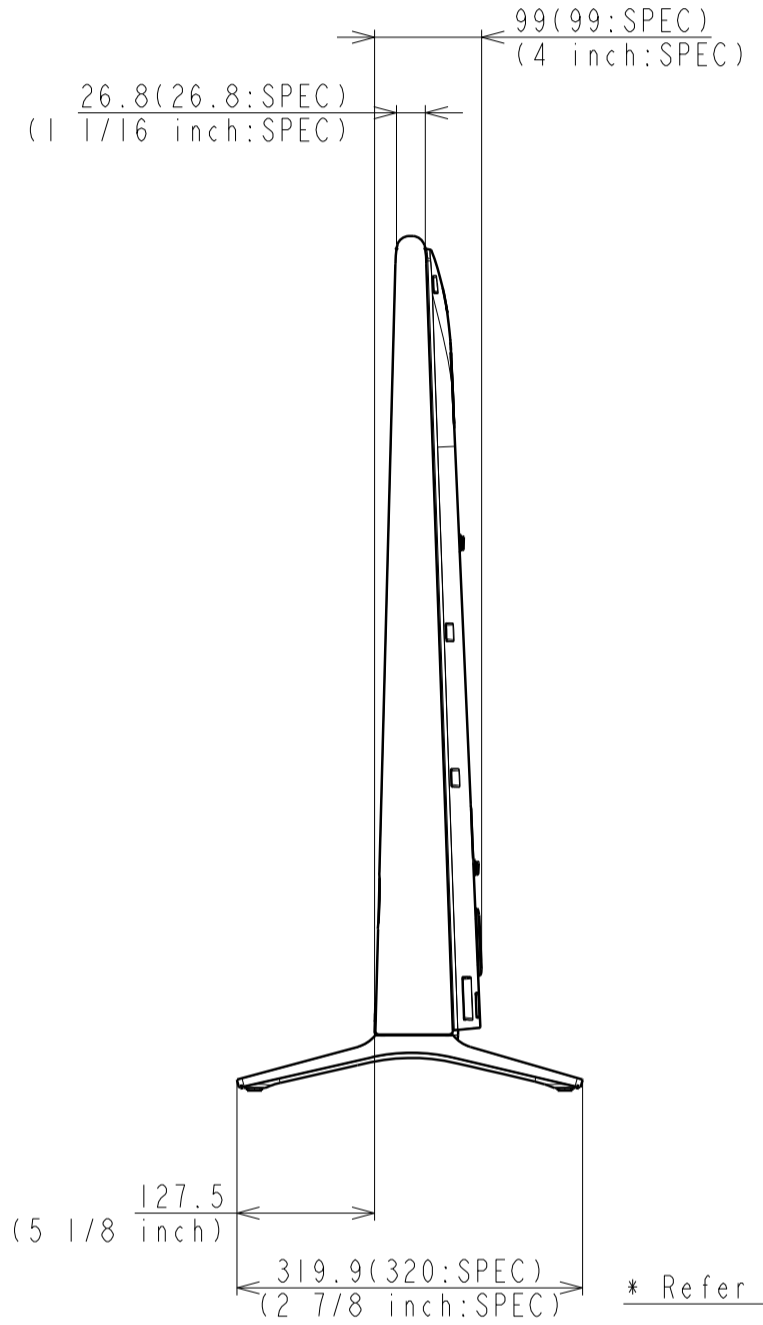

Area	JAPAN	NORTH AMERICA	LATIN AMERICA	EUROPE	GENERAL AREA	CHINA	
Model Name	KD-55X9200B	XBR-55X900B	XBR-55X905B	KD-55X9005B	KD-55X9000B	KD-55X9000B	
SV No.	SV-26181	SV-26005	SV-26079	SV-26155	SV-26201	SV-26251	
DIMENSION	TV only (WxHxD)	149.3x75.2x9.9(2.68) cm	1493x752x99(26.8) mm / 58 7/8 x 29 5/8 x 4(1 1/16) inch	1493x752x99(26.8) mm	Approx. 149.3x75.2x9.9(2.68) cm	Approx. 149.3x75.2x9.9(2.68) mm	Approx. 149.3x75.2x9.9(2.68) mm
	TV with Stand (WxHxD)	149.4x79.1x32.0 cm	1494x791x320 mm / 58 7/8 x 31 1/4 x 12 5/8 inch	1494x791x320 mm	Approx. 149.4x79.1x32.0 cm	Approx. 149.4x79.1x320 mm	Approx. 149.4x79.1x320 mm
	Media Receiver (WxHxD)	-	-	-	-	-	-
	Monitor only (WxHxD)	-	-	-	-	-	-
	Monitor with Stand (WxHxD)	-	-	-	-	-	-
	Media Receiver with Stand (WxHxD)	-	-	-	-	-	-
	Satellite Speaker (WxHxD)	-	-	-	-	-	-
WEIGHT	Stand Width	149.4 cm	1494 mm / 58 7/8 inch	1494 mm	Approx. 149.4 cm	Approx. 1494 mm	Approx. 1494 mm
	VESA Hole Pitch	30.0x30.0 cm	300x300 mm / 11 7/8 x 11 7/8 inch	300x300 mm	30.0x30.0 cm	300x300 mm	300x300 mm
	TV Only	37.4 Kg	37.4 Kg / 82.4 lb	37.4 Kg	Approx. 37.4 Kg	Approx. 37.4 Kg	Approx. 37.4 Kg
Remarks	TV With Stand	38.1 Kg	38.1 Kg / 84 lb	38.1 Kg	Approx. 38.1 Kg	Approx. 38.1 Kg	Approx. 38.1 Kg
	Media Receiver	-	-	-	-	-	-
	Monitor Only	-	-	-	-	-	-
	Monitor With Stand	-	-	-	-	-	-
	Media Receiver with Stand	-	-	-	-	-	-
	Satellite Speaker	-	-	-	-	-	-

INSIDE POSITION

Purchase recycled resins and wire rods only from the business partners that Sony approves as Green Partners.  
 再生樹脂・銅線材のみから成る部品を使用する。  
 This part should not contain any substances which are specified in SS-00259-01.  
 この部品は SS-00259-01 に規定する有害物質を含有しないものとします。

HISTORY SHEET		ECLA NO.		REVISION		SIGN		UNIT		TOLERANCE		USED ON		RANK	
1									mm						
1									mm						
1									mm						
1									mm						
1									mm						
1									mm						
1									mm						
1									mm						
1									mm						
1									mm						
1									mm						