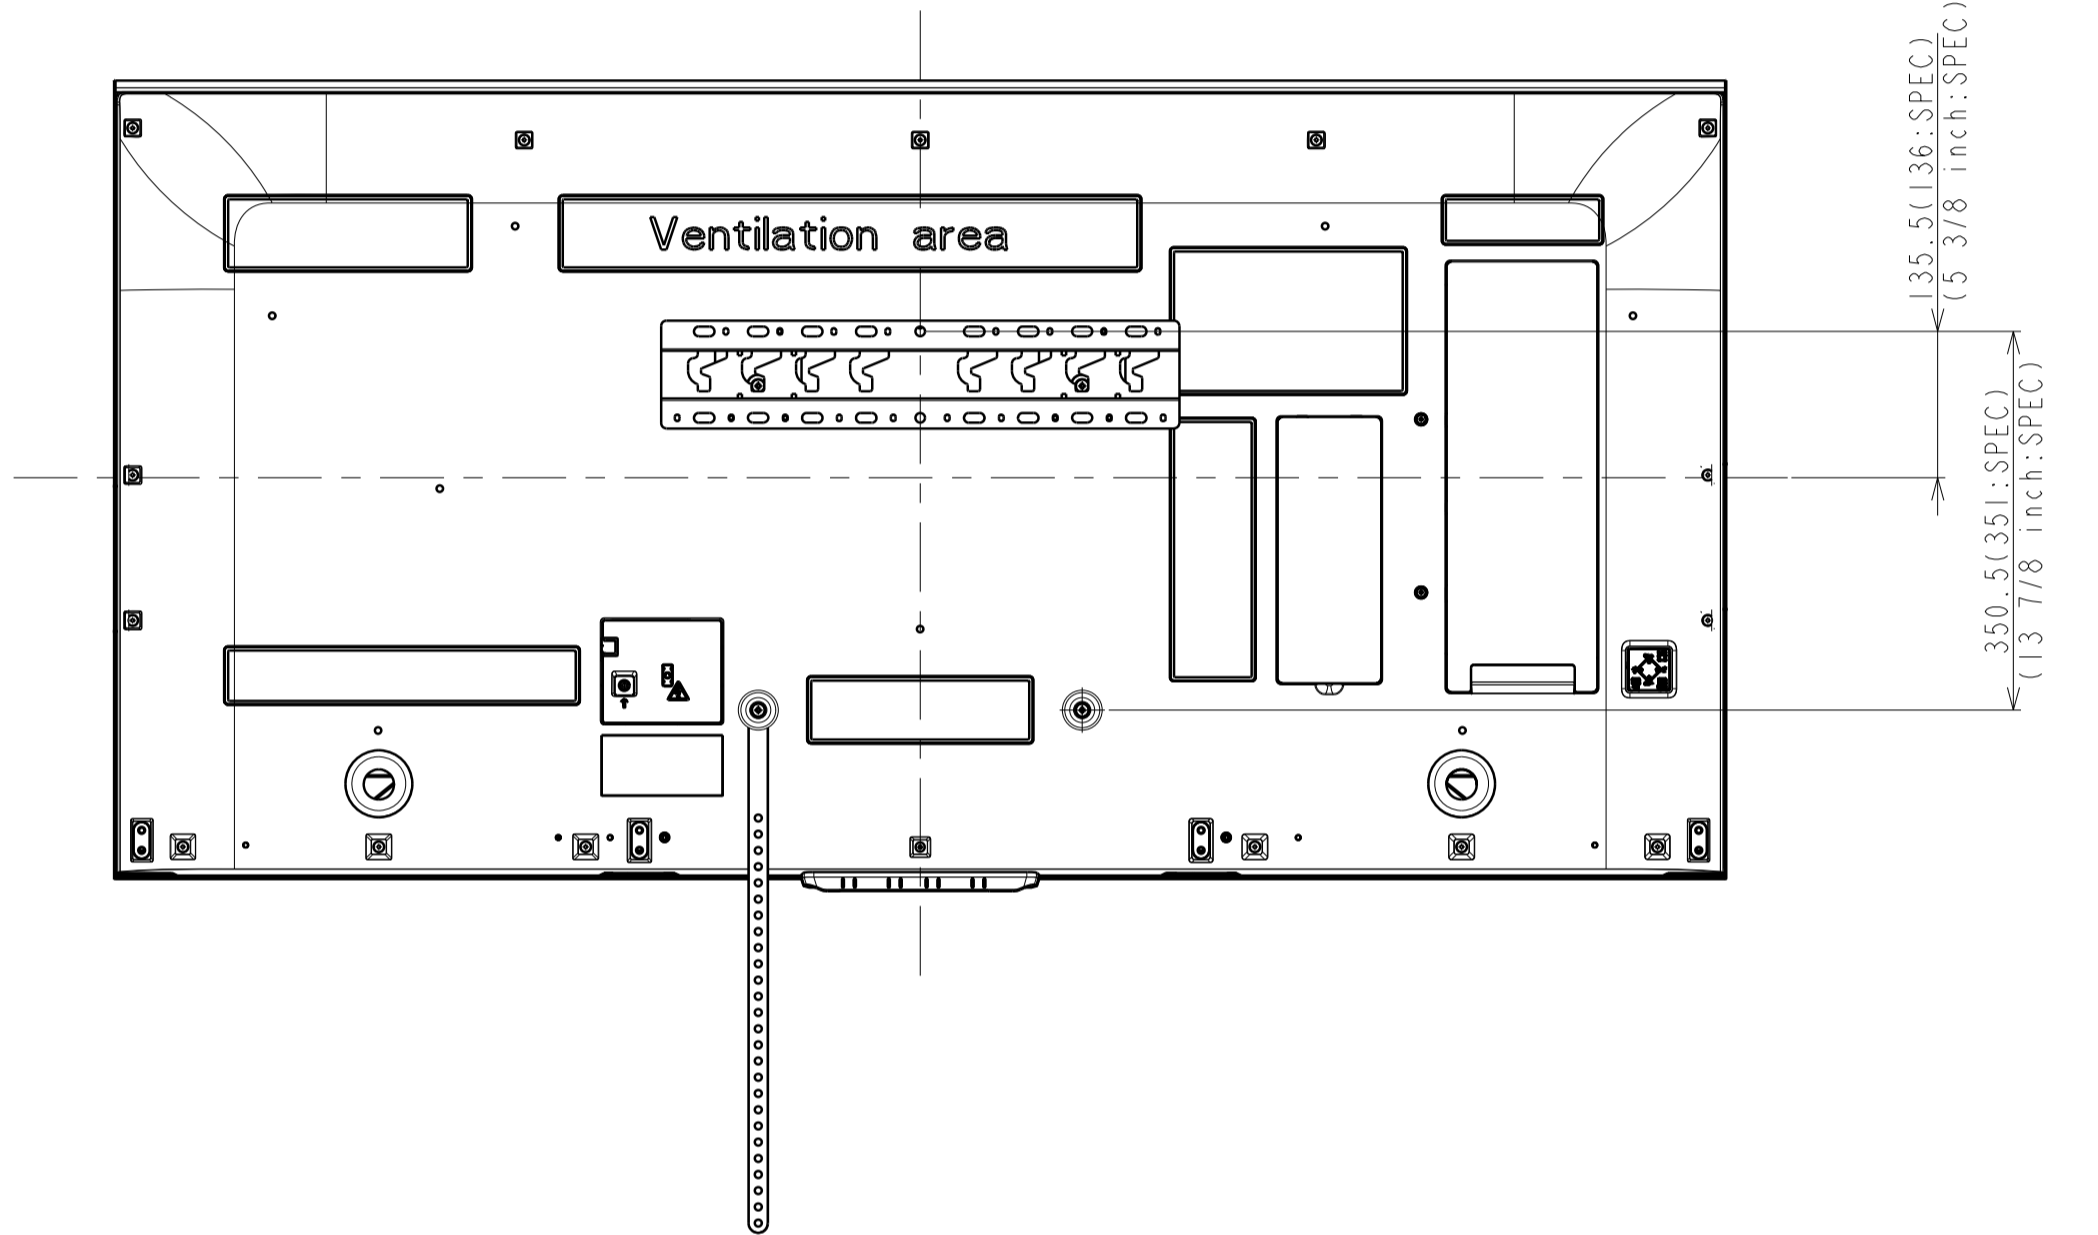

Area	JAPAN	NORTH AMERICA	LATIN AMERICA	EUROPE	GENERAL AREA	CHINA	
Model Name	KD-55X9200B	XBR-55X900B	XBR-55X905B	KD-55X9005B	KD-55X9000B	KD-55X9000B	
SV No.	SV-26181	SV-26005	SV-26079	SV-26155	SV-26201	SV-26251	
DIMENSION	TV only (WxHxD)	149.3x75.2x9.9(2.68) cm	1493x752x99(26.8) mm / 58 7/8 x 29 5/8 x 4(1 1/16) inch	1493x752x99(26.8) mm	Approx. 149.3x75.2x9.9(2.68) cm	Approx. 149.3x75.2x9.9(2.68) mm	Approx. 149.3x75.2x9.9(2.68) mm
	TV with Stand (WxHxD)	149.4x79.1x32.0 cm	1494x791x320 mm / 58 7/8 x 31 1/4 x 12 5/8 inch	1494x791x320 mm	Approx. 149.4x79.1x32.0 cm	Approx. 149.4x79.1x320 mm	Approx. 149.4x79.1x320 mm
	Media Receiver (WxHxD)	-	-	-	-	-	-
	Monitor only (WxHxD)	-	-	-	-	-	-
	Monitor with Stand (WxHxD)	-	-	-	-	-	-
	Media Receiver with Stand (WxHxD)	-	-	-	-	-	-
	Satellite Speaker (WxHxD)	-	-	-	-	-	-
WEIGHT	Stand Width	149.4 cm	1494 mm / 58 7/8 inch	1494 mm	Approx. 149.4 cm	Approx. 1494 mm	Approx. 1494 mm
	VESA Hole Pitch	30.0x30.0 cm	300x300 mm / 11 7/8 x 11 7/8 inch	300x300 mm	30.0x30.0 cm	300x300 mm	300x300 mm
	TV Only	37.4 Kg	37.4 Kg / 82.4 lb	37.4 Kg	Approx. 37.4 Kg	Approx. 37.4 Kg	Approx. 37.4 Kg
Remarks	TV With Stand	38.1 Kg	38.1 Kg / 84 lb	38.1 Kg	Approx. 38.1 Kg	Approx. 38.1 Kg	Approx. 38.1 Kg
	Media Receiver	-	-	-	-	-	-
	Monitor Only	-	-	-	-	-	-
	Monitor With Stand	-	-	-	-	-	-
	Media Receiver with Stand	-	-	-	-	-	-
	Satellite Speaker	-	-	-	-	-	-

HISTORY SHEET		ECLA NO.		REVISION		SIGN		UNIT		TOLERANCE		USED ON		RANK	
1									mm						
1									mm						
1									mm						
1									mm						
1									mm						
1									mm						
1									mm						
1									mm						
1									mm						
1									mm						
1									mm						

SU-WL400

SU-WL450 Standard

SU-WL450 Super Slim

SONY STANDARD DRAWING