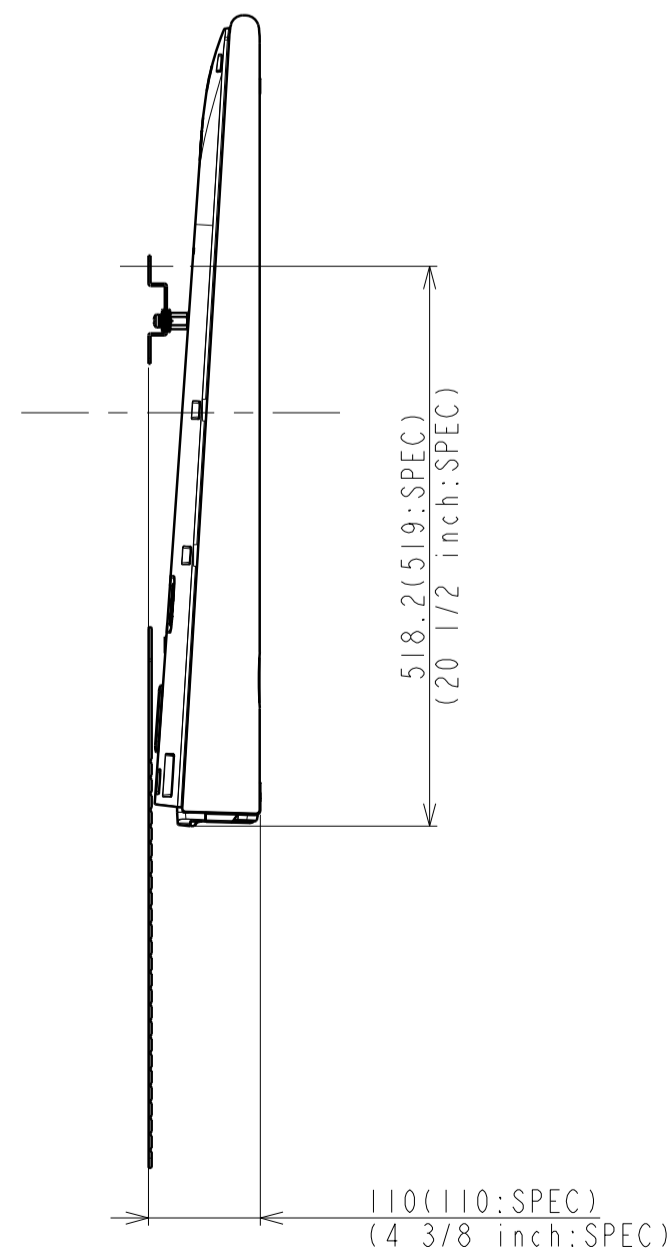

Area	JAPAN	NORTH AMERICA	LATIN AMERICA	EUROPE	GENERAL AREA	CHINA	
Model Name	KD-55X9200B	XBR-55X900B	XBR-55X905B	KD-55X9005B	KD-55X9000B	KD-55X9000B	
SV No.	SV-26181	SV-26005	SV-26079	SV-26155	SV-26201	SV-26251	
DIMENSION	TV only (WxHxD)	149.3x75.2x9.9(2.68) cm	1493x752x99(26.8) mm / 58 7/8 x 29 5/8 x 4(1 1/16) inch	1493x752x99(26.8) mm	Approx. 149.3x75.2x9.9(2.68) cm	Approx. 149.3x75.2x9.9(2.68) mm	Approx. 149.3x75.2x9.9(2.68) mm
	TV with Stand (WxHxD)	149.4x79.1x32.0 cm	1494x791x320 mm / 58 7/8 x 31 1/4 x 12 5/8 inch	1494x791x320 mm	Approx. 149.4x79.1x32.0 cm	Approx. 149.4x79.1x320 mm	Approx. 149.4x79.1x320 mm
	Media Receiver (WxHxD)	-	-	-	-	-	-
	Monitor only (WxHxD)	-	-	-	-	-	-
	Monitor with Stand (WxHxD)	-	-	-	-	-	-
	Media Receiver with Stand (WxHxD)	-	-	-	-	-	-
	Satellite Speaker (WxHxD)	-	-	-	-	-	-
WEIGHT	Stand Width	149.4 cm	1494 mm / 58 7/8 inch	1494 mm	Approx. 149.4 cm	Approx. 1494 mm	Approx. 1494 mm
	VESA Hole Pitch	30.0x30.0 cm	300x300 mm / 11 7/8 x 11 7/8 inch	300x300 mm	30.0x30.0 cm	300x300 mm	300x300 mm
	TV Only	37.4 Kg	37.4 Kg / 82.4 lb	37.4 Kg	Approx. 37.4 Kg	Approx. 37.4 Kg	Approx. 37.4 Kg
Remarks	TV With Stand	38.1 Kg	38.1 Kg / 84 lb	38.1 Kg	Approx. 38.1 Kg	Approx. 38.1 Kg	Approx. 38.1 Kg
	Media Receiver	-	-	-	-	-	-
	Monitor Only	-	-	-	-	-	-
	Monitor With Stand	-	-	-	-	-	-
	Media Receiver with Stand	-	-	-	-	-	-
	Satellite Speaker	-	-	-	-	-	-

HISTORY SHEET		ECLA NO.		REVISION		SIGN		UNIT		TOLERANCE		USED ON		RANK	
1									mm						
1									mm						
1									mm						
1									mm						
1									mm						
1									mm						
1									mm						
1									mm						
1									mm						
1									mm						
1									mm						

SU-WL400

SU-WL450 Standard

SU-WL450 Super Slim

SONY STANDARD DRAWING