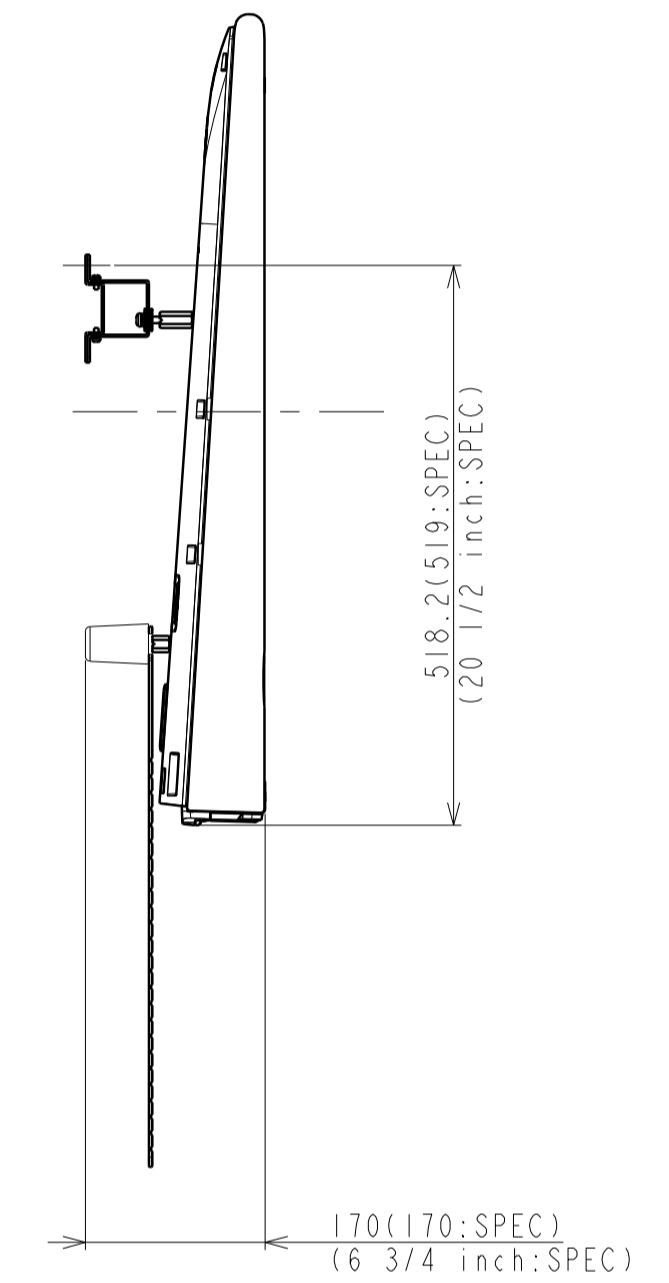

SU-WL450 Standard