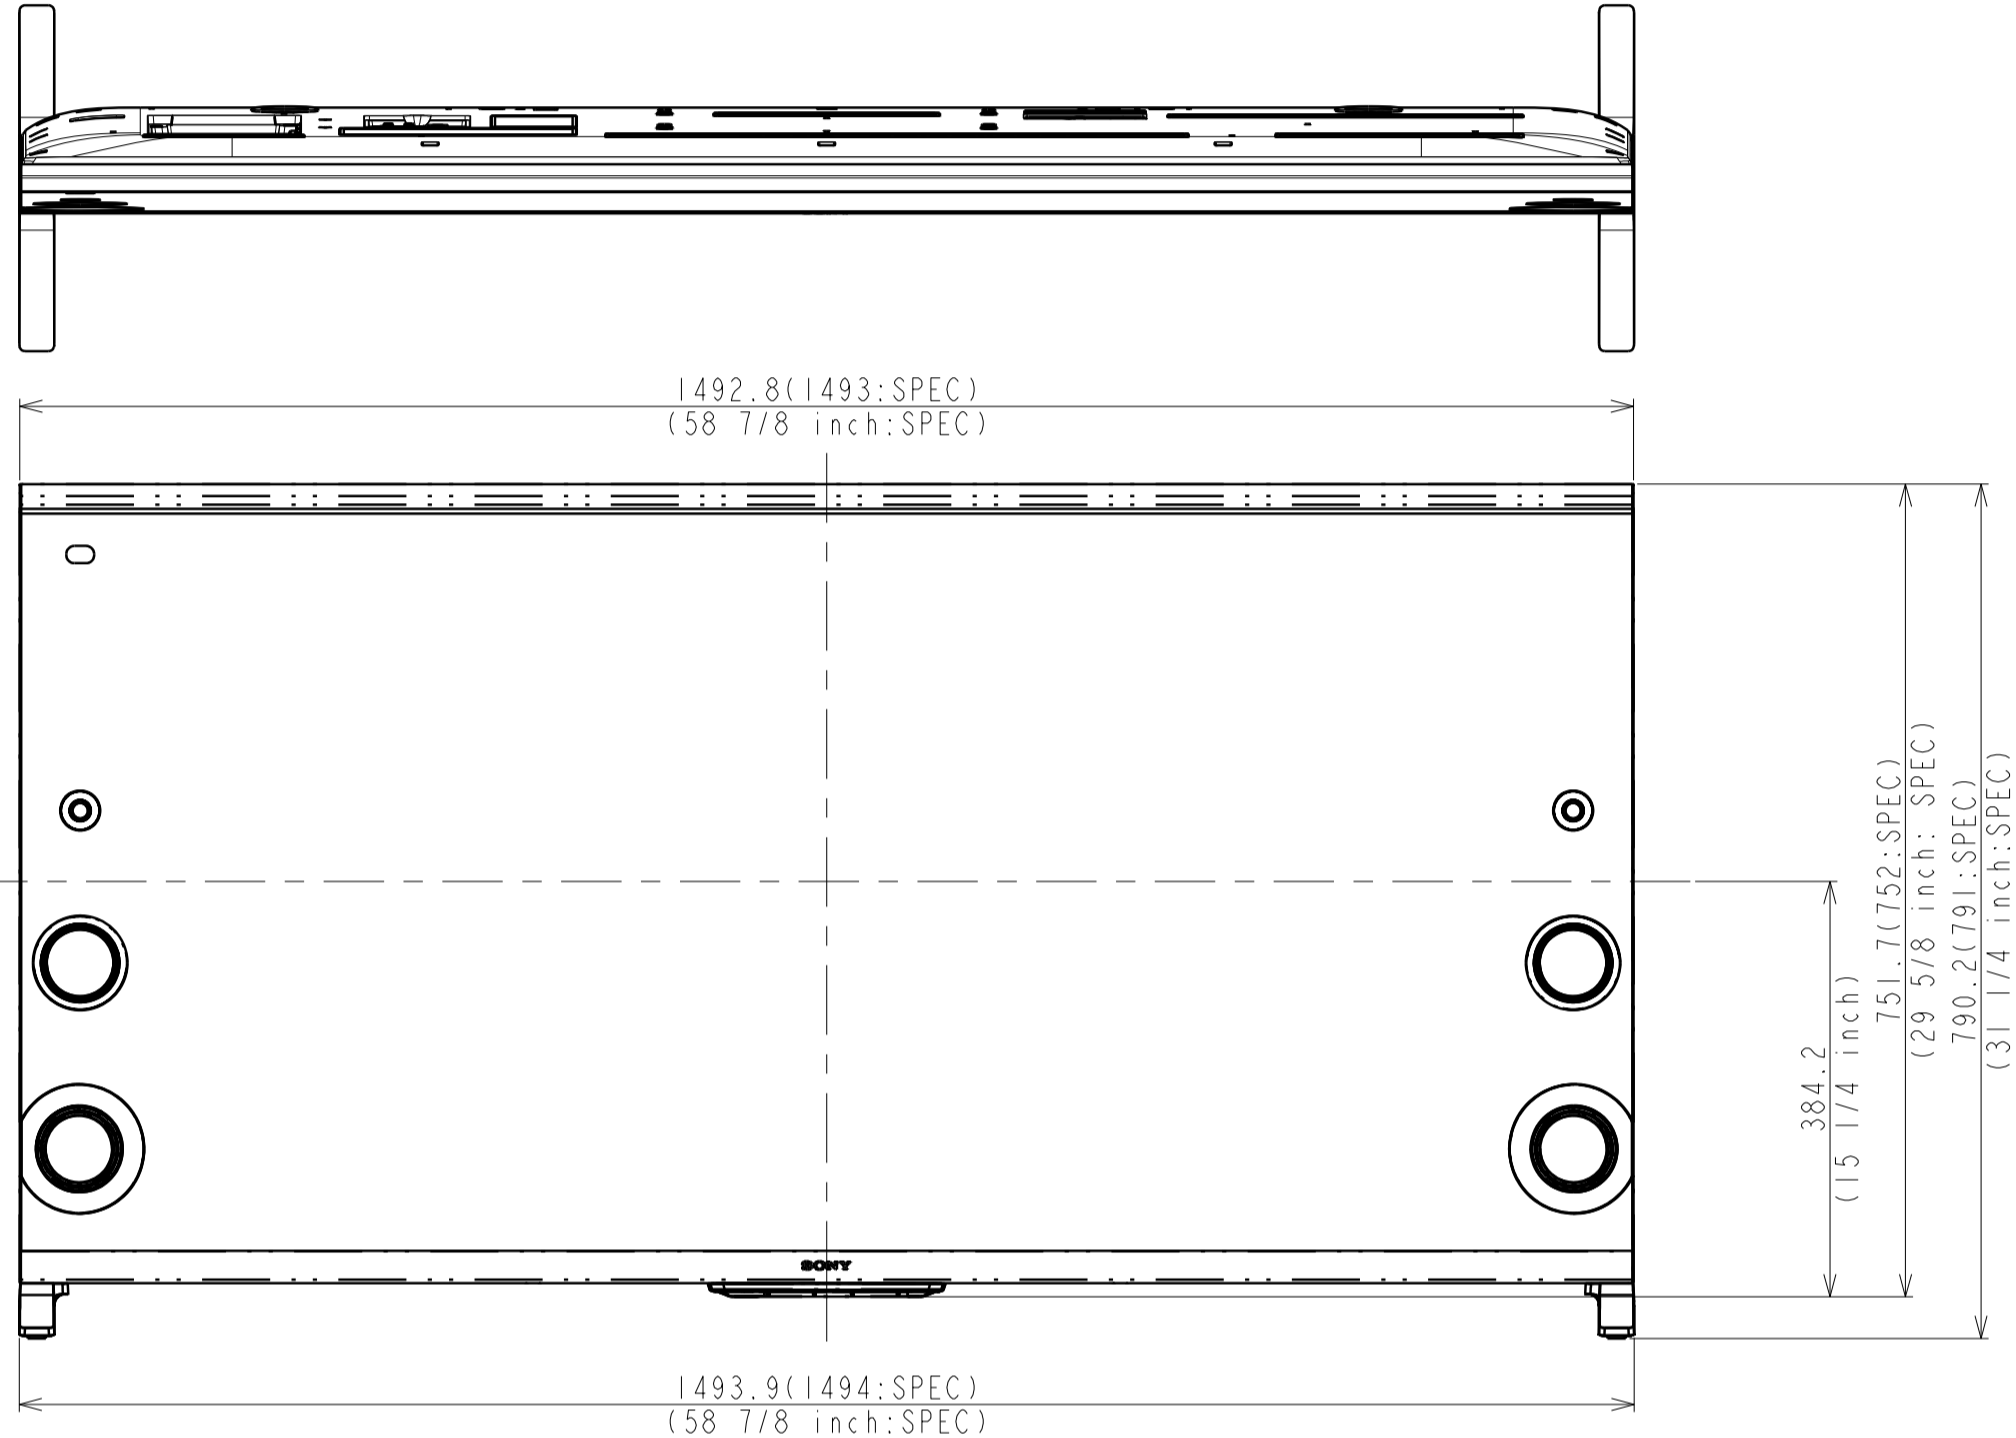

Area	JAPAN	NORTH AMERICA	LATIN AMERICA	EUROPE	GENERAL AREA	CHINA	
Model Name	KD-55X9200B	XBR-55X900B	XBR-55X905B	KD-55X9005B	KD-55X9000B	KD-55X9000B	
SV No.	SV-26181	SV-26005	SV-26079	SV-26155	SV-26201	SV-26251	
DIMENSION	TV only (WxHxD)	149.3x75.2x9.9(2.68) cm	1493x752x99(26.8) mm / 58 7/8 x 29 5/8 x 4(1 1/16) inch	1493x752x99(26.8) mm	Approx. 149.3x75.2x9.9(2.68) cm	Approx. 149.3x75.2x9.9(2.68) mm	Approx. 149.3x75.2x9.9(2.68) mm
	TV with Stand (WxHxD)	149.4x79.1x32.0 cm	1494x791x320 mm / 58 7/8 x 31 1/4 x 12 5/8 inch	1494x791x320 mm	Approx. 149.4x79.1x32.0 cm	Approx. 149.4x79.1x320 mm	Approx. 149.4x79.1x320 mm
	Media Receiver (WxHxD)	-	-	-	-	-	-
	Monitor only (WxHxD)	-	-	-	-	-	-
	Monitor with Stand (WxHxD)	-	-	-	-	-	-
	Media Receiver with Stand (WxHxD)	-	-	-	-	-	-
	Satellite Speaker (WxHxD)	-	-	-	-	-	-
WEIGHT	Stand Width	149.4 cm	1494 mm / 58 7/8 inch	1494 mm	Approx. 149.4 cm	Approx. 1494 mm	Approx. 1494 mm
	VESA Hole Pitch	30.0x30.0 cm	300x300 mm / 11 7/8 x 11 7/8 inch	300x300 mm	30.0x30.0 cm	300x300 mm	300x300 mm
	TV Only	37.4 Kg	37.4 Kg / 82.4 lb	37.4 Kg	Approx. 37.4 Kg	Approx. 37.4 Kg	Approx. 37.4 Kg
Remarks	TV With Stand	38.1 Kg	38.1 Kg / 84 lb	38.1 Kg	Approx. 38.1 Kg	Approx. 38.1 Kg	Approx. 38.1 Kg
	Media Receiver	-	-	-	-	-	-
	Monitor Only	-	-	-	-	-	-
	Monitor With Stand	-	-	-	-	-	-
	Media Receiver with Stand	-	-	-	-	-	-
	Satellite Speaker	-	-	-	-	-	-

HISTORY SHEET		ECLA NO.		REVISION		SIGN		UNIT		TOLERANCE		USED ON		RANK	
1									mm						
1									mm						
1									mm						
1									mm						
1									mm						
1									mm						
1									mm						
1									mm						
1									mm						
1									mm						
1									mm						

SU-WL400

SU-WL450 Standard

SU-WL450 Super Slim

SONY STANDARD DRAWING