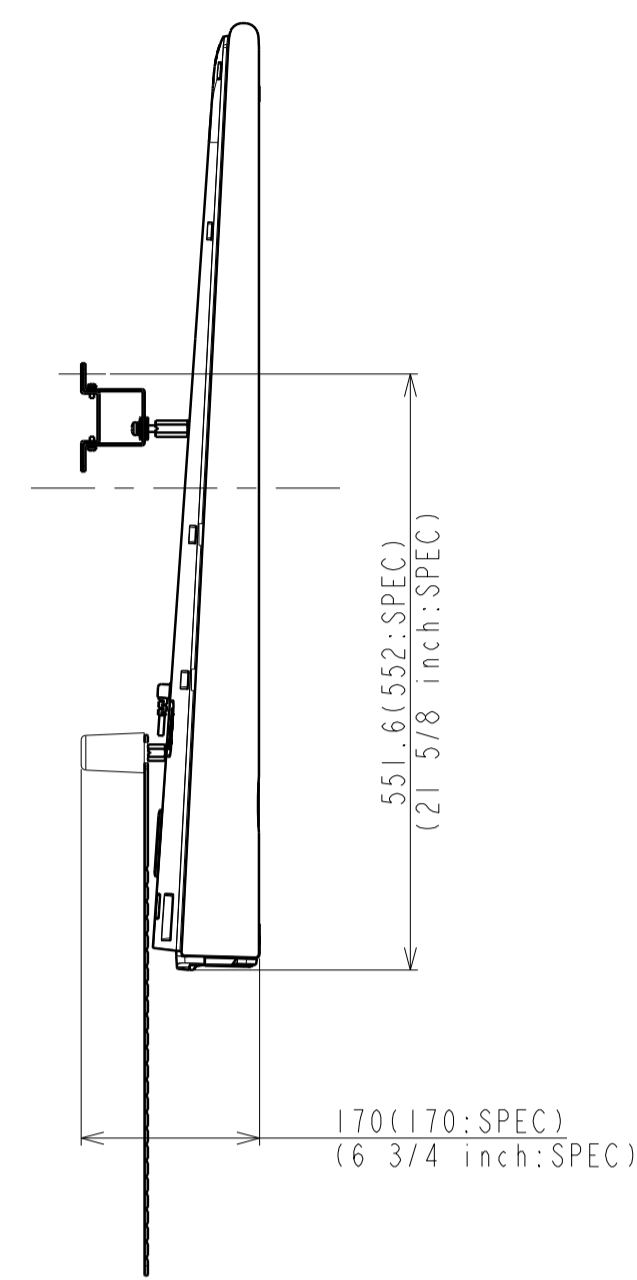

Area	JAPAN	NORTH AMERICA	LATIN AMERICA	EUROPE	GENERAL AREA	CHINA	
Model Name	KD-65X9200B	XBR-65X900B	XBR-65X905B	KD-65X9005B	KD-65X9000B	KD-65X9000B	
SV No.	SV-26180	SV-26004	SV-26029	SV-26154	SV-26200	SV-26250	
DIMENSION	TV only (WxHxD)	171.5x87.8x9.9(2.68) cm	1715x878x99(26.8) mm / 67 5/8 x 34 5/8 x 4(1 1/8) inch	1715x878x99(26.8) mm	Approx. 171.5x87.8x9.9(2.68) cm	Approx. 171.5x878x99(26.8) mm	Approx. 171.5x878x99(26.8) mm
	TV with Stand (WxHxD)	171.6x91.6x32.0 cm	1716x916x320 mm / 67 5/8 x 36 1/8 x 12 5/8 inch	1716x916x320 mm	Approx. 171.6x91.6x32.0 cm	Approx. 1716x916x320 mm	Approx. 1716x916x320 mm
	Media Receiver (WxHxD)	-	-	-	-	-	-
	Monitor only (WxHxD)	-	-	-	-	-	-
	Monitor with Stand (WxHxD)	-	-	-	-	-	-
	Media Receiver with Stand (WxHxD)	-	-	-	-	-	-
	Satellite Speaker (WxHxD)	-	-	-	-	-	-
Stand Width	171.6 cm	1716 mm / 67 5/8 inch	1716 mm	Approx. 171.6 cm	Approx. 1716 mm	Approx. 1716 mm	
VESA Hole Pitch	40.0x30.0 cm	400x300 mm / 15 3/4 x 11 7/8 inch	400x300 mm	40.0x30.0 cm	400x300 mm	400x300 mm	
WEIGHT	TV Only	45.9 Kg	45.9 Kg / 101.2 lb	45.9 Kg	Approx. 45.9 Kg	Approx. 45.9 Kg	Approx. 45.9 Kg
	TV With Stand	46.6 Kg	46.6 Kg / 102.7 lb	46.6 Kg	Approx. 46.6 Kg	Approx. 46.6 Kg	Approx. 46.6 Kg
	Media Receiver	-	-	-	-	-	-
	Monitor Only	-	-	-	-	-	-
	Monitor With Stand	-	-	-	-	-	-
	Media Receiver with Stand	-	-	-	-	-	-
Remarks	Satellite Speaker	-	-	-	-	-	

UNIT	TOLERANCE	USED ON	RANK
ANGLE			
SCALE	1:1		
MATERIAL	COLOR	FINISH	COLOR
ORIGINAL MODEL	SV-26250(CNB)		
HISTORY SHEET: ECN-NO. REVISION SIGN DRAWN BY: PLANNED BY: CHECKED BY: APPROVED BY: MODEL PART NO. PART NO.			
65(X900B) EXTERIOR VIEW 65(X900B) EXTERIOR VIEW			
SHEET 1/2			

SU-WL450 Standard

SU-WL450 Super Slim

SONY STANDARD DRAWING