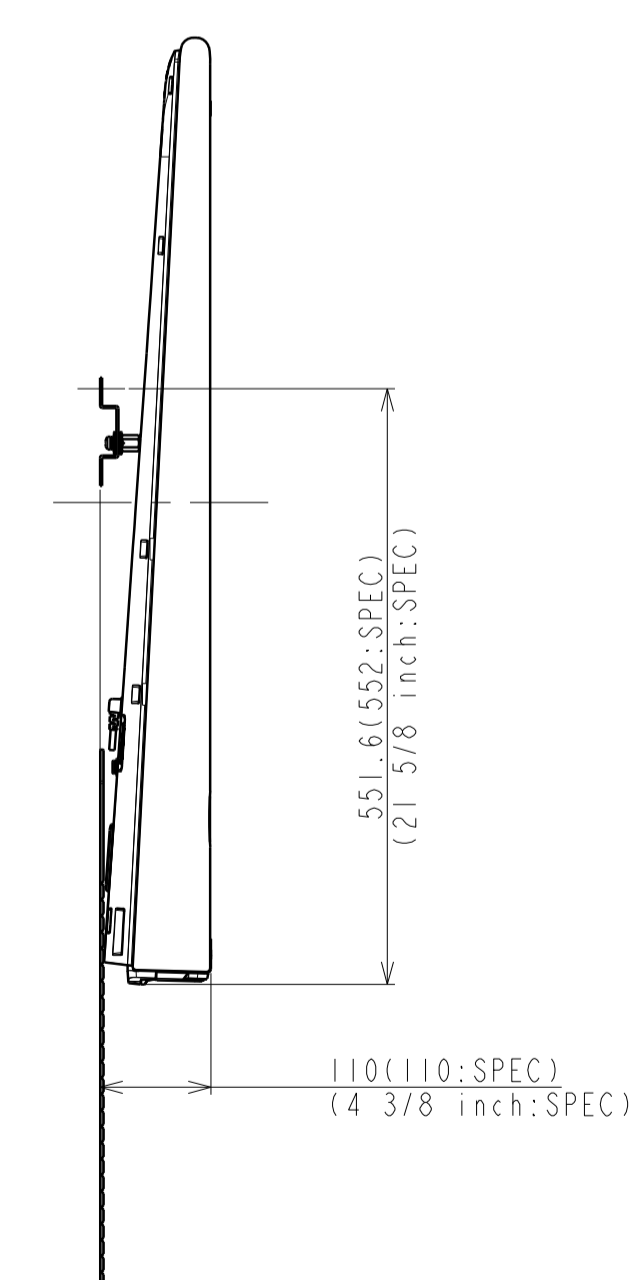

Area	JAPAN	NORTH AMERICA	LATIN AMERICA	EUROPE	GENERAL AREA	CHINA	
Model Name	KD-65X9200B	XBR-65X900B	XBR-65X905B	KD-65X9005B	KD-65X9000B	KD-65X9000B	
SV No.	SV-26180	SV-26004	SV-26029	SV-26154	SV-26200	SV-26250	
DIMENSION	TV only (WxHxD)	171.5x87.8x9.9(2.68) cm	1715x878x99(26.8) mm / 67 5/8 x 34 5/8 x 4(1 1/8) inch	1715x878x99(26.8) mm	Approx. 171.5x87.8x9.9(2.68) cm	Approx. 171.5x878x99(26.8) mm	Approx. 171.5x878x99(26.8) mm
	TV with Stand (WxHxD)	171.6x91.6x32.0 cm	1716x916x320 mm / 67 5/8 x 36 1/8 x 12 5/8 inch	1716x916x320 mm	Approx. 171.6x91.6x32.0 cm	Approx. 1716x916x320 mm	Approx. 1716x916x320 mm
	Media Receiver (WxHxD)	-	-	-	-	-	-
	Monitor only (WxHxD)	-	-	-	-	-	-
	Monitor with Stand (WxHxD)	-	-	-	-	-	-
	Media Receiver with Stand (WxHxD)	-	-	-	-	-	-
	Satellite Speaker (WxHxD)	-	-	-	-	-	-
Stand Width	171.6 cm	1716 mm / 67 5/8 inch	1716 mm	Approx. 171.6 cm	Approx. 1716 mm	Approx. 1716 mm	
VESA Hole Pitch	40.0x30.0 cm	400x300 mm / 15 3/4 x 11 7/8 inch	400x300 mm	40.0x30.0 cm	400x300 mm	400x300 mm	
WEIGHT	TV Only	45.9 Kg	45.9 Kg / 101.2 lb	45.9 Kg	Approx. 45.9 Kg	Approx. 45.9 Kg	Approx. 45.9 Kg
	TV With Stand	46.6 Kg	46.6 Kg / 102.7 lb	46.6 Kg	Approx. 46.6 Kg	Approx. 46.6 Kg	Approx. 46.6 Kg
	Media Receiver	-	-	-	-	-	-
	Monitor Only	-	-	-	-	-	-
	Monitor With Stand	-	-	-	-	-	-
	Media Receiver with Stand	-	-	-	-	-	-
Remarks	Satellite Speaker	-	-	-	-	-	

UNIT	TOLERANCE	USED ON	RANK
ANGLE			
SCALE	1:1		
MATERIAL	COLOR	FINISH	COLOR
ORIGINAL MODEL	SV-26250(CNB)		
HISTORY SHEET: ECN-NO. REVISION SIGN DRAWN BY: PLANNED BY: CHECKED BY: APPROVED BY: MODEL PART NO. PART NO.			
65(X900B) EXTERIOR VIEW 65(X900B) EXTERIOR VIEW			
SHEET 1/2			

SU-WL450 Standard

SU-WL450 Super Slim

SONY STANDARD DRAWING