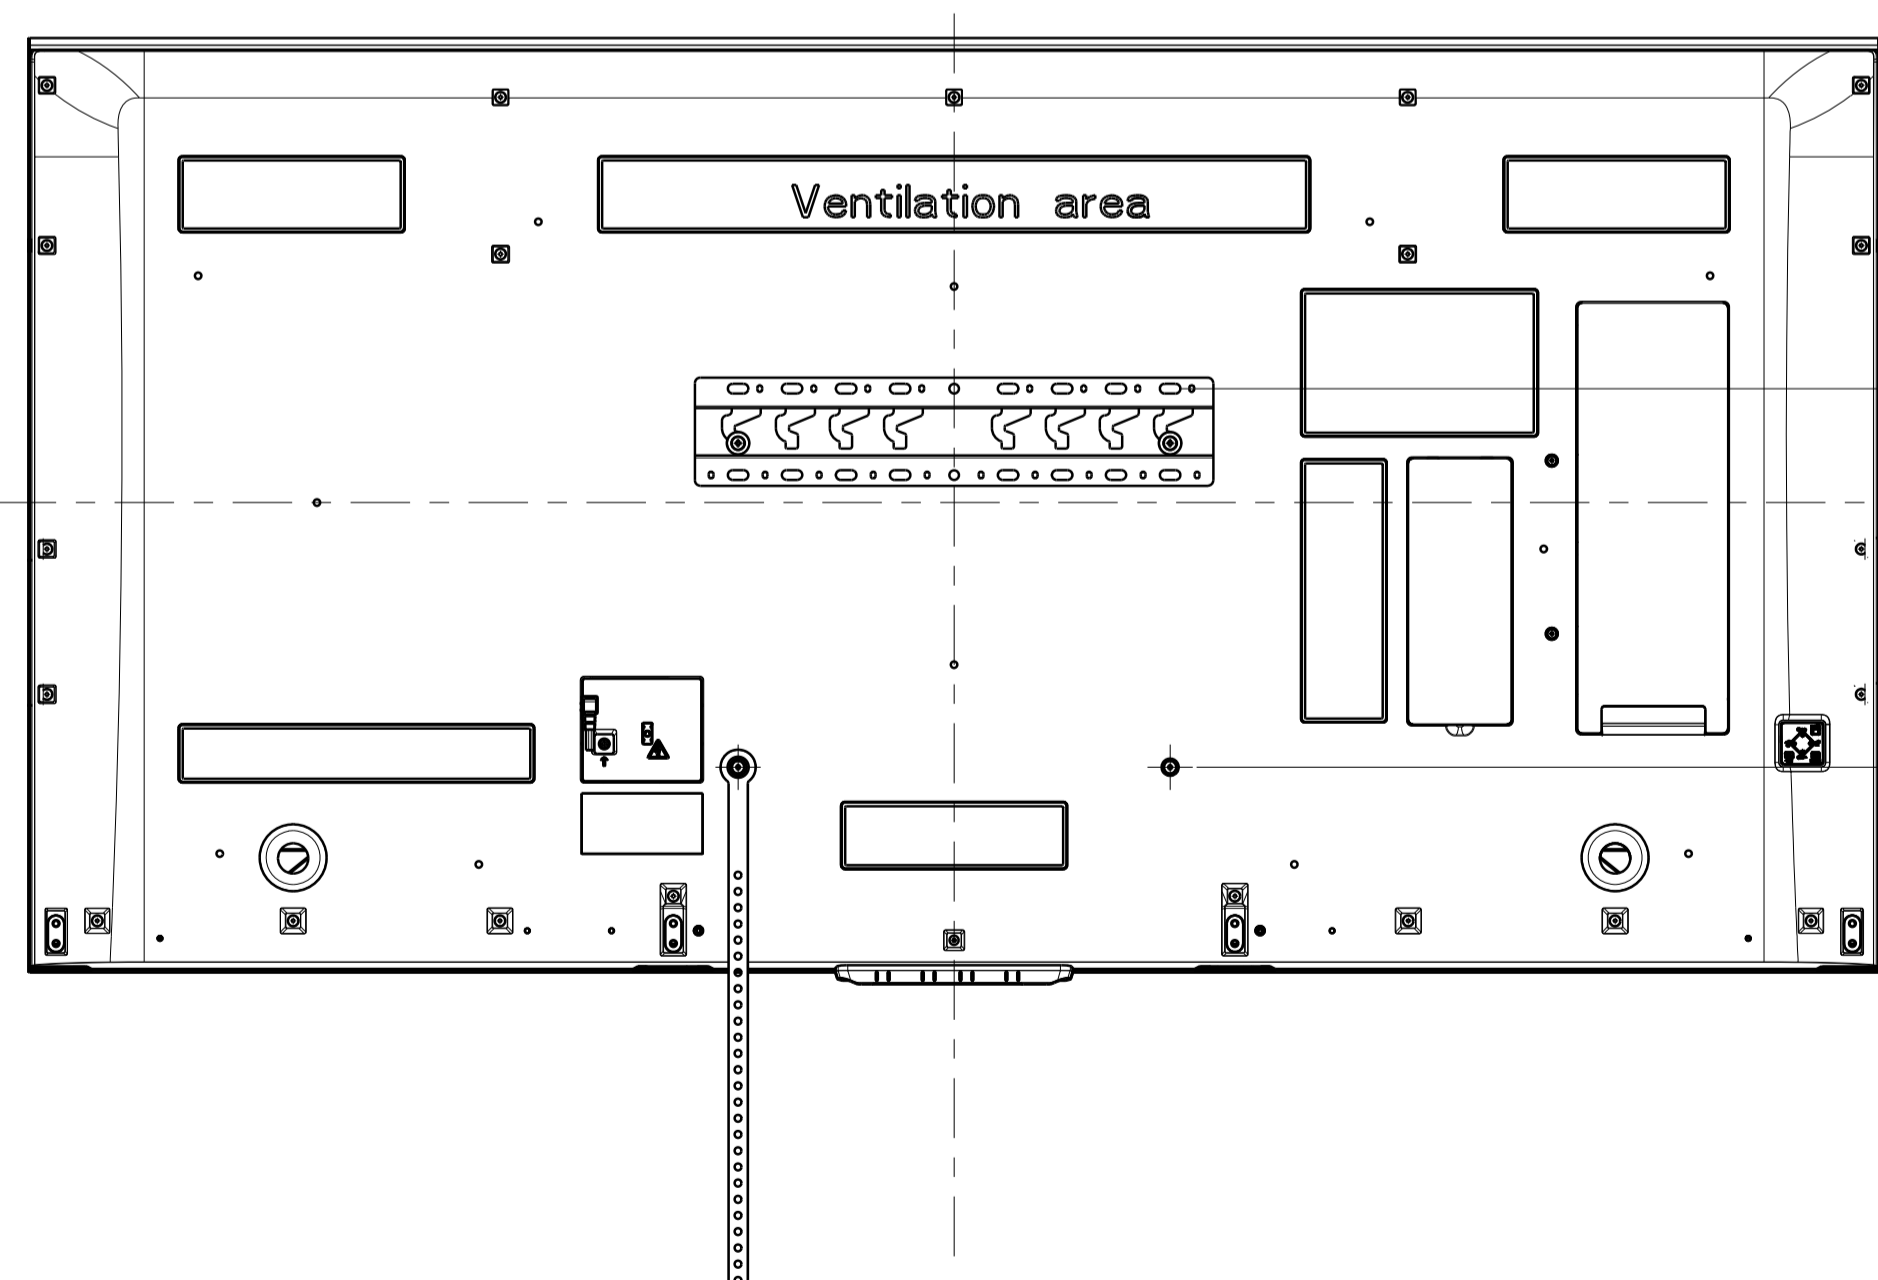

Area	JAPAN	NORTH AMERICA	LATIN AMERICA	EUROPE	GENERAL AREA	CHINA	
Model Name	KD-65X9200B	XBR-65X900B	XBR-65X905B	KD-65X9005B	KD-65X9000B	KD-65X9000B	
SV No.	SV-26180	SV-26004	SV-26029	SV-26154	SV-26200	SV-26250	
DIMENSION	TV only (WxHxD)	171.5x87.8x9.9(2.68) cm	1715x878x99(26.8) mm / 67 5/8 x 34 5/8 x 4(1 1/8) inch	1715x878x99(26.8) mm	Approx. 171.5x87.8x9.9(2.68) cm	Approx. 171.5x878x99(26.8) mm	Approx. 171.5x878x99(26.8) mm
	TV with Stand (WxHxD)	171.6x91.6x32.0 cm	1716x916x320 mm / 67 5/8 x 36 1/8 x 12 5/8 inch	1716x916x320 mm	Approx. 171.6x91.6x32.0 cm	Approx. 1716x916x320 mm	Approx. 1716x916x320 mm
	Media Receiver (WxHxD)	-	-	-	-	-	-
	Monitor only (WxHxD)	-	-	-	-	-	-
	Monitor with Stand (WxHxD)	-	-	-	-	-	-
	Media Receiver with Stand (WxHxD)	-	-	-	-	-	-
	Satellite Speaker (WxHxD)	-	-	-	-	-	-
Stand Width	171.6 cm	1716 mm / 67 5/8 inch	1716 mm	Approx. 171.6 cm	Approx. 1716 mm	Approx. 1716 mm	
VESA Hole Pitch	40.0x30.0 cm	400x300 mm / 15 3/4 x 11 7/8 inch	400x300 mm	40.0x30.0 cm	400x300 mm	400x300 mm	
WEIGHT	TV Only	45.9 Kg	45.9 Kg / 101.2 lb	45.9 Kg	Approx. 45.9 Kg	Approx. 45.9 Kg	Approx. 45.9 Kg
	TV With Stand	46.6 Kg	46.6 Kg / 102.7 lb	46.6 Kg	Approx. 46.6 Kg	Approx. 46.6 Kg	Approx. 46.6 Kg
	Media Receiver	-	-	-	-	-	-
	Monitor Only	-	-	-	-	-	-
	Monitor With Stand	-	-	-	-	-	-
	Media Receiver with Stand	-	-	-	-	-	-
Remarks	Satellite Speaker	-	-	-	-	-	

UNIT	TOLERANCE	USED ON	RANK
ANGLE			
SCALE	1:1		
MATERIAL	COLOR	FINISH	COLOR
ORIGINAL MODEL	SV-26250(CNB)		
HISTORY SHEET: ECN-NO. REVISION SIGN DRAWN BY: PLANNED BY: CHECKED BY: APPROVED BY: MODEL PART NO. PART NO.			
65(X900B) EXTERIOR VIEW 65(X900B) EXTERIOR VIEW			
SHEET 1/2			

SU-WL450 Standard

SU-WL450 Super Slim

SONY STANDARD DRAWING