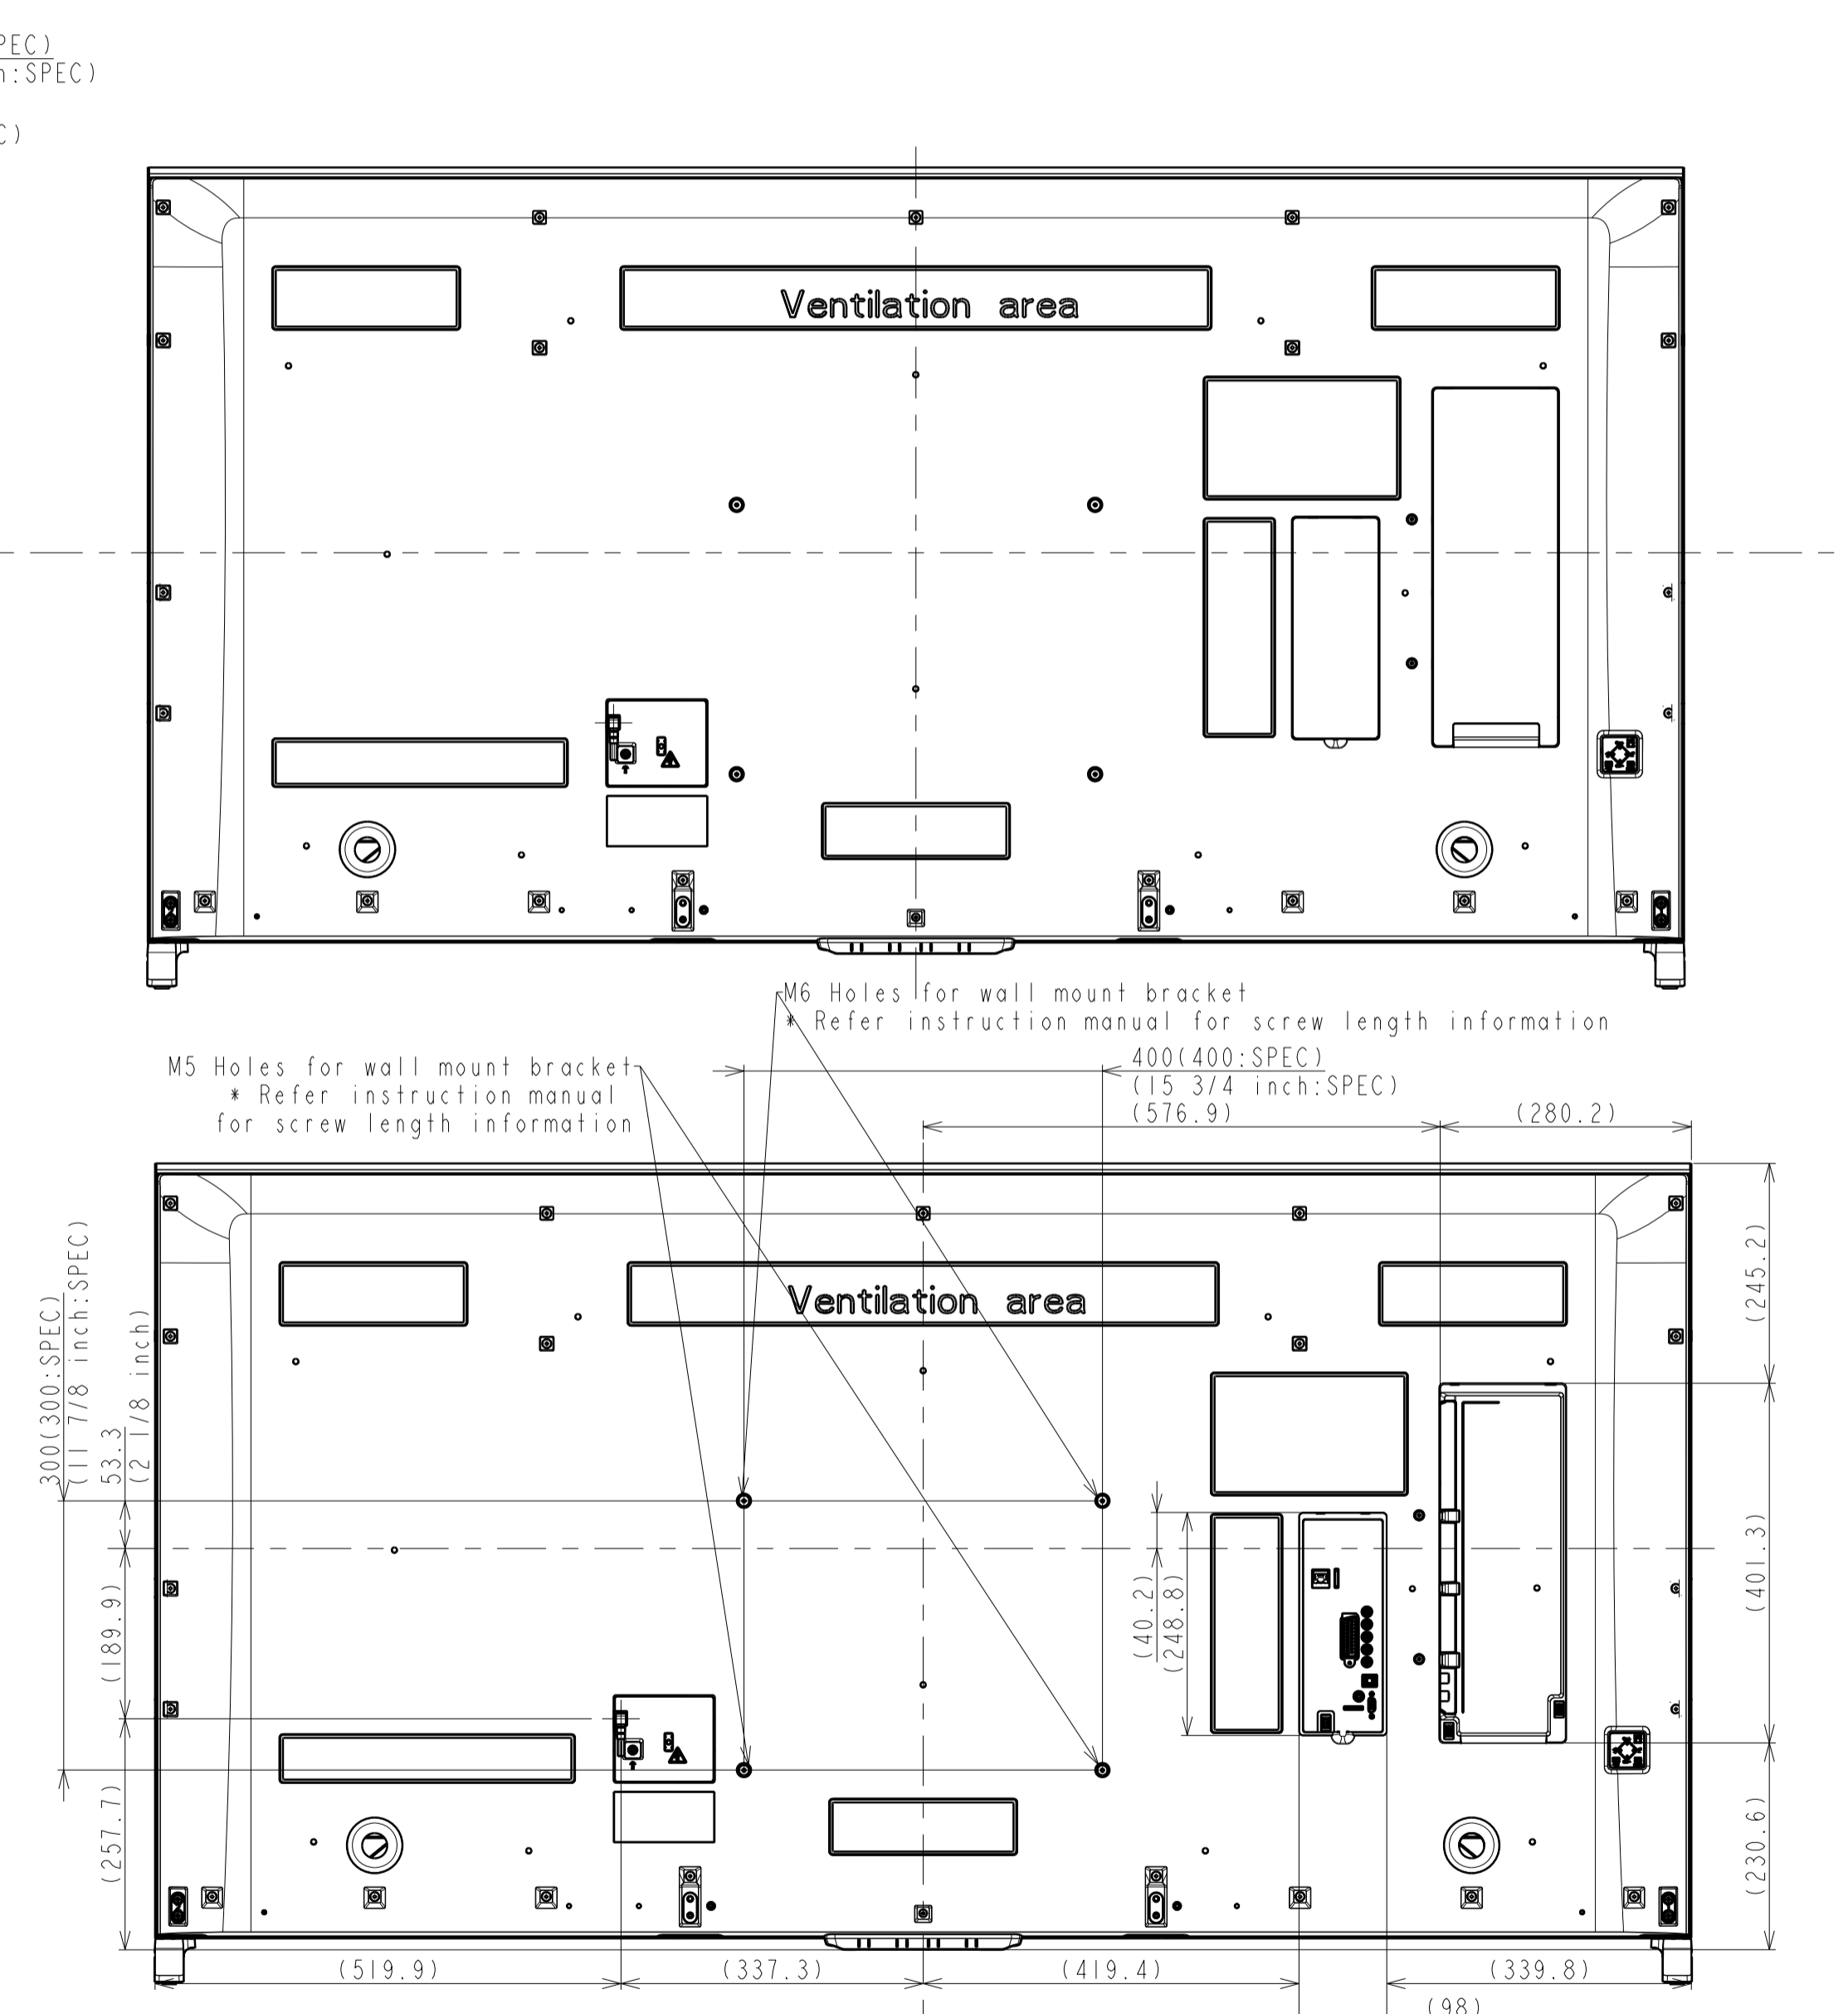

Area	JAPAN	NORTH AMERICA	LATIN AMERICA	EUROPE	GENERAL AREA	CHINA	
Model Name	KD-65X9200B	XBR-65X900B	XBR-65X905B	KD-65X9005B	KD-65X9000B	KD-65X9000B	
SV No.	SV-26180	SV-26004	SV-26029	SV-26154	SV-26200	SV-26250	
DIMENSION	TV only (WxHxD)	171.5x87.8x9.9(2.68) cm	1715x878x99(26.8) mm / 67 5/8 x 34 5/8 x 4(1 1/8) inch	1715x878x99(26.8) mm	Approx. 171.5x87.8x9.9(2.68) cm	Approx. 171.5x878x99(26.8) mm	Approx. 171.5x878x99(26.8) mm
	TV with Stand (WxHxD)	171.6x91.6x32.0 cm	1716x916x320 mm / 67 5/8 x 36 1/8 x 12 5/8 inch	1716x916x320 mm	Approx. 171.6x91.6x32.0 cm	Approx. 1716x916x320 mm	Approx. 1716x916x320 mm
	Media Receiver (WxHxD)	-	-	-	-	-	-
	Monitor only (WxHxD)	-	-	-	-	-	-
	Monitor with Stand (WxHxD)	-	-	-	-	-	-
	Media Receiver with Stand (WxHxD)	-	-	-	-	-	-
	Satellite Speaker (WxHxD)	-	-	-	-	-	-
Stand Width	171.6 cm	1716 mm / 67 5/8 inch	1716 mm	Approx. 171.6 cm	Approx. 1716 mm	Approx. 1716 mm	
VESA Hole Pitch	40.0x30.0 cm	400x300 mm / 15 3/4 x 11 7/8 inch	400x300 mm	40.0x30.0 cm	400x300 mm	400x300 mm	
WEIGHT	TV Only	45.9 Kg	45.9 Kg / 101.2 lb	45.9 Kg	Approx. 45.9 Kg	Approx. 45.9 Kg	Approx. 45.9 Kg
	TV With Stand	46.6 Kg	46.6 Kg / 102.7 lb	46.6 Kg	Approx. 46.6 Kg	Approx. 46.6 Kg	Approx. 46.6 Kg
	Media Receiver	-	-	-	-	-	-
	Monitor Only	-	-	-	-	-	-
	Monitor With Stand	-	-	-	-	-	-
	Media Receiver with Stand	-	-	-	-	-	-
Remarks	Satellite Speaker	-	-	-	-	-	

UNIT	TOLERANCE	USED ON	RANK
ANGLE			
SCALE	1:1		
MATERIAL	COLOR	FINISH	COLOR
ORIGINAL MODEL	SV-26250(CNB)		
HISTORY SHEET: ECN-NO. REVISION SIGN DRAWN BY: PLANNED BY: CHECKED BY: APPROVED BY: MODEL PART NO. PART NO.			
65(X900B) EXTERIOR VIEW 65(X900B) EXTERIOR VIEW			
SHEET 1/2			

SU-WL450 Standard

SU-WL450 Super Slim

SONY STANDARD DRAWING