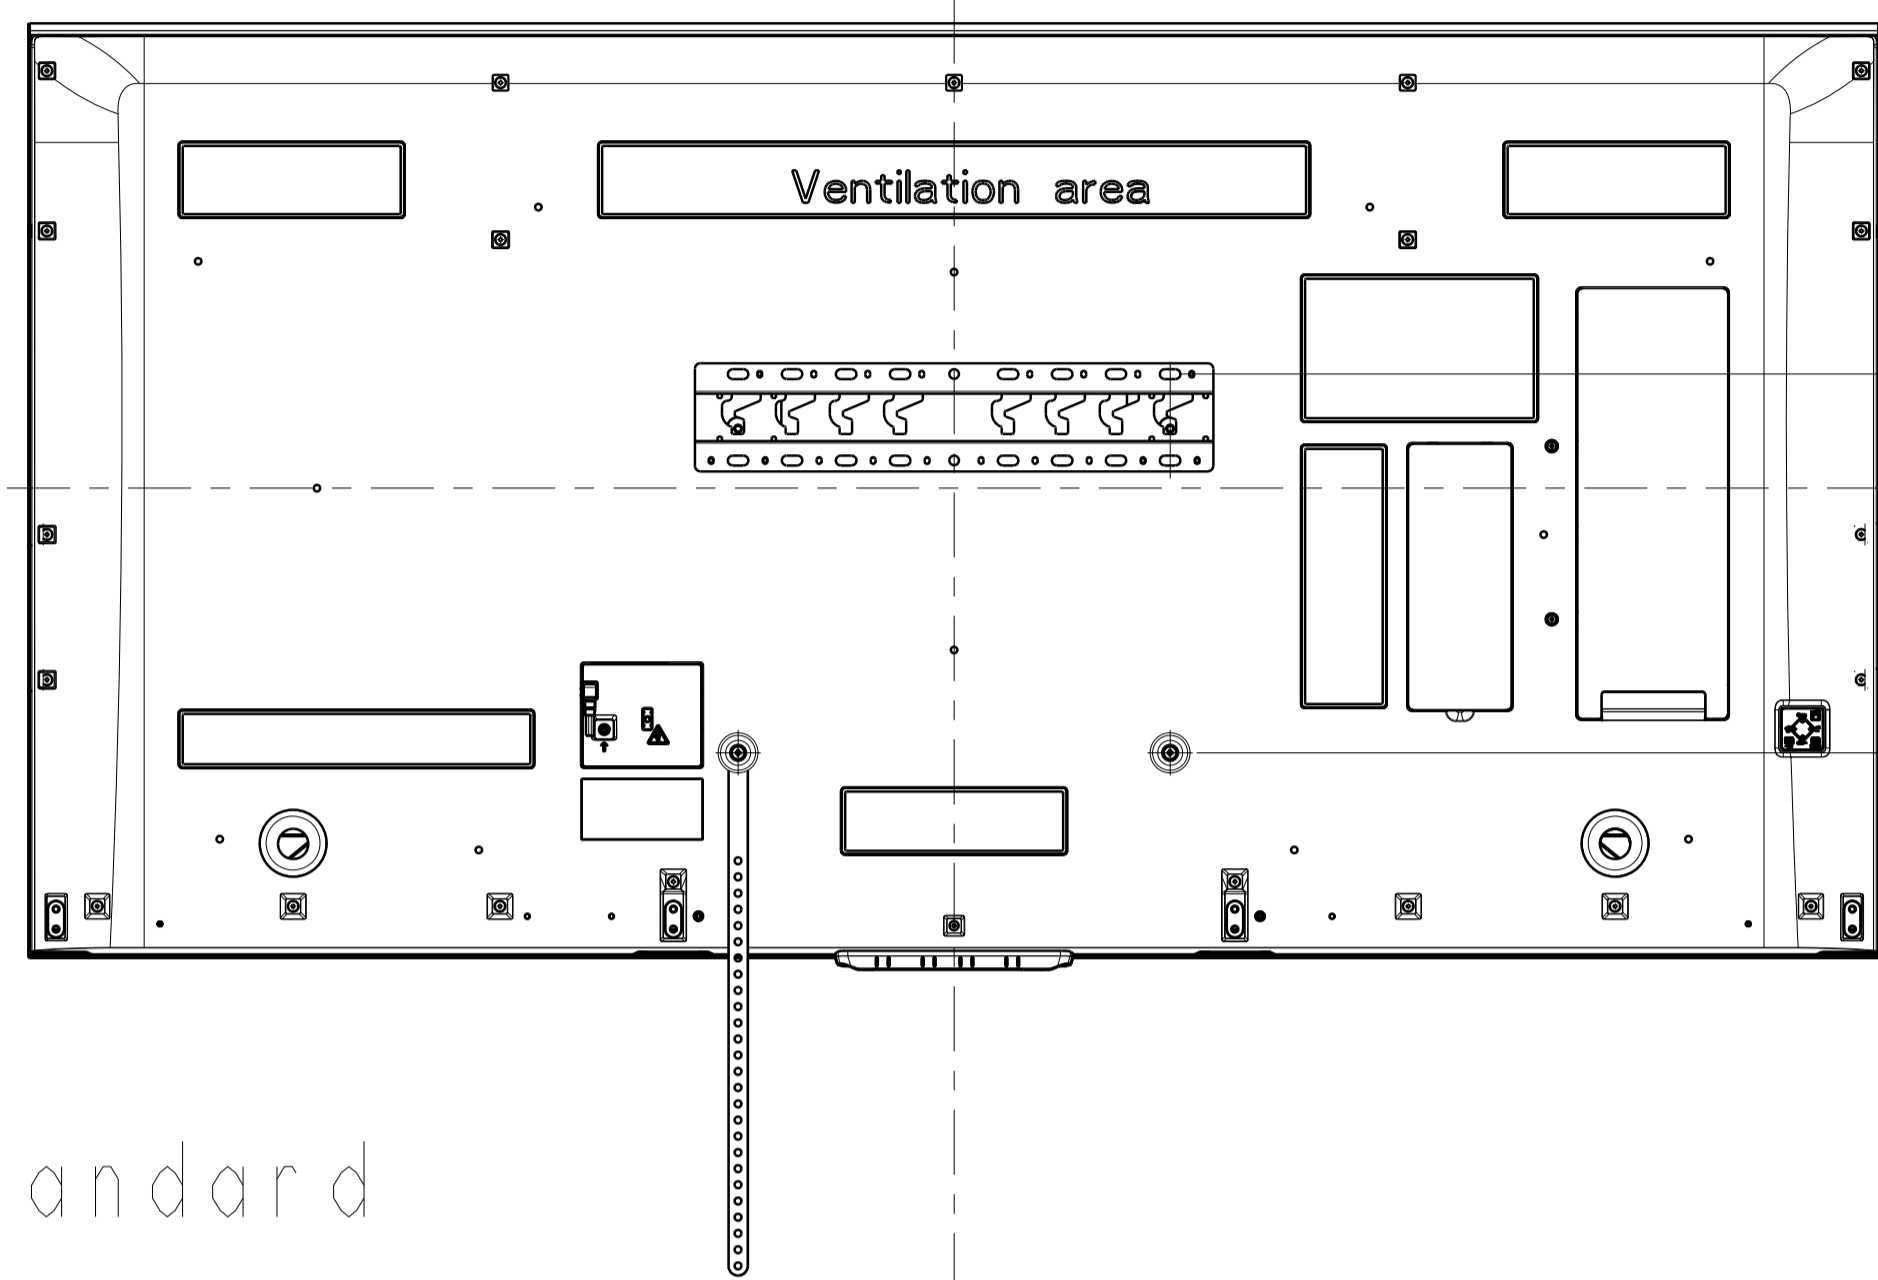

Area	JAPAN	NORTH AMERICA	LATIN AMERICA	EUROPE	GENERAL AREA	CHINA	
Model Name	KD-65X9200B	XBR-65X900B	XBR-65X905B	KD-65X9005B	KD-65X9000B	KD-65X9000B	
SV No.	SV-26180	SV-26004	SV-26029	SV-26154	SV-26200	SV-26250	
DIMENSION	TV only (WxHxD)	171.5x87.8x9.9(2.68) cm	1715x878x99(26.8) mm / 67 5/8 x 34 5/8 x 4(1 1/8) inch	1715x878x99(26.8) mm	Approx. 171.5x87.8x9.9(2.68) cm	Approx. 171.5x878x99(26.8) mm	Approx. 171.5x878x99(26.8) mm
	TV with Stand (WxHxD)	171.6x91.6x32.0 cm	1716x916x320 mm / 67 5/8 x 36 1/8 x 12 5/8 inch	1716x916x320 mm	Approx. 171.6x91.6x32.0 cm	Approx. 1716x916x320 mm	Approx. 1716x916x320 mm
	Media Receiver (WxHxD)	-	-	-	-	-	-
	Monitor only (WxHxD)	-	-	-	-	-	-
	Monitor with Stand (WxHxD)	-	-	-	-	-	-
	Media Receiver with Stand (WxHxD)	-	-	-	-	-	-
	Satellite Speaker (WxHxD)	-	-	-	-	-	-
Stand Width	171.6 cm	1716 mm / 67 5/8 inch	1716 mm	Approx. 171.6 cm	Approx. 1716 mm	Approx. 1716 mm	
VESA Hole Pitch	40.0x30.0 cm	400x300 mm / 15 3/4 x 11 7/8 inch	400x300 mm	40.0x30.0 cm	400x300 mm	400x300 mm	
WEIGHT	TV Only	45.9 Kg	45.9 Kg / 101.2 lb	45.9 Kg	Approx. 45.9 Kg	Approx. 45.9 Kg	Approx. 45.9 Kg
	TV With Stand	46.6 Kg	46.6 Kg / 102.7 lb	46.6 Kg	Approx. 46.6 Kg	Approx. 46.6 Kg	Approx. 46.6 Kg
	Media Receiver	-	-	-	-	-	-
	Monitor Only	-	-	-	-	-	-
	Monitor With Stand	-	-	-	-	-	-
	Media Receiver with Stand	-	-	-	-	-	-
Remarks	Satellite Speaker	-	-	-	-	-	

UNIT	TOLERANCE	USED ON	RANK
ANGLE			
SCALE	1:1		
MATERIAL	COLOR	FINISH	COLOR
ORIGINAL MODEL	SV-26250(CNB)		
HISTORY SHEET: ECN-NO. REVISION SIGN DRAWN BY: PLANNED BY: CHECKED BY: APPROVED BY: MODEL PART NO. PART NO.			
65(X900B) EXTERIOR VIEW 65(X900B) EXTERIOR VIEW			
SHEET 1/2			

SU-WL450 Standard

SU-WL450 Super Slim

SONY STANDARD DRAWING