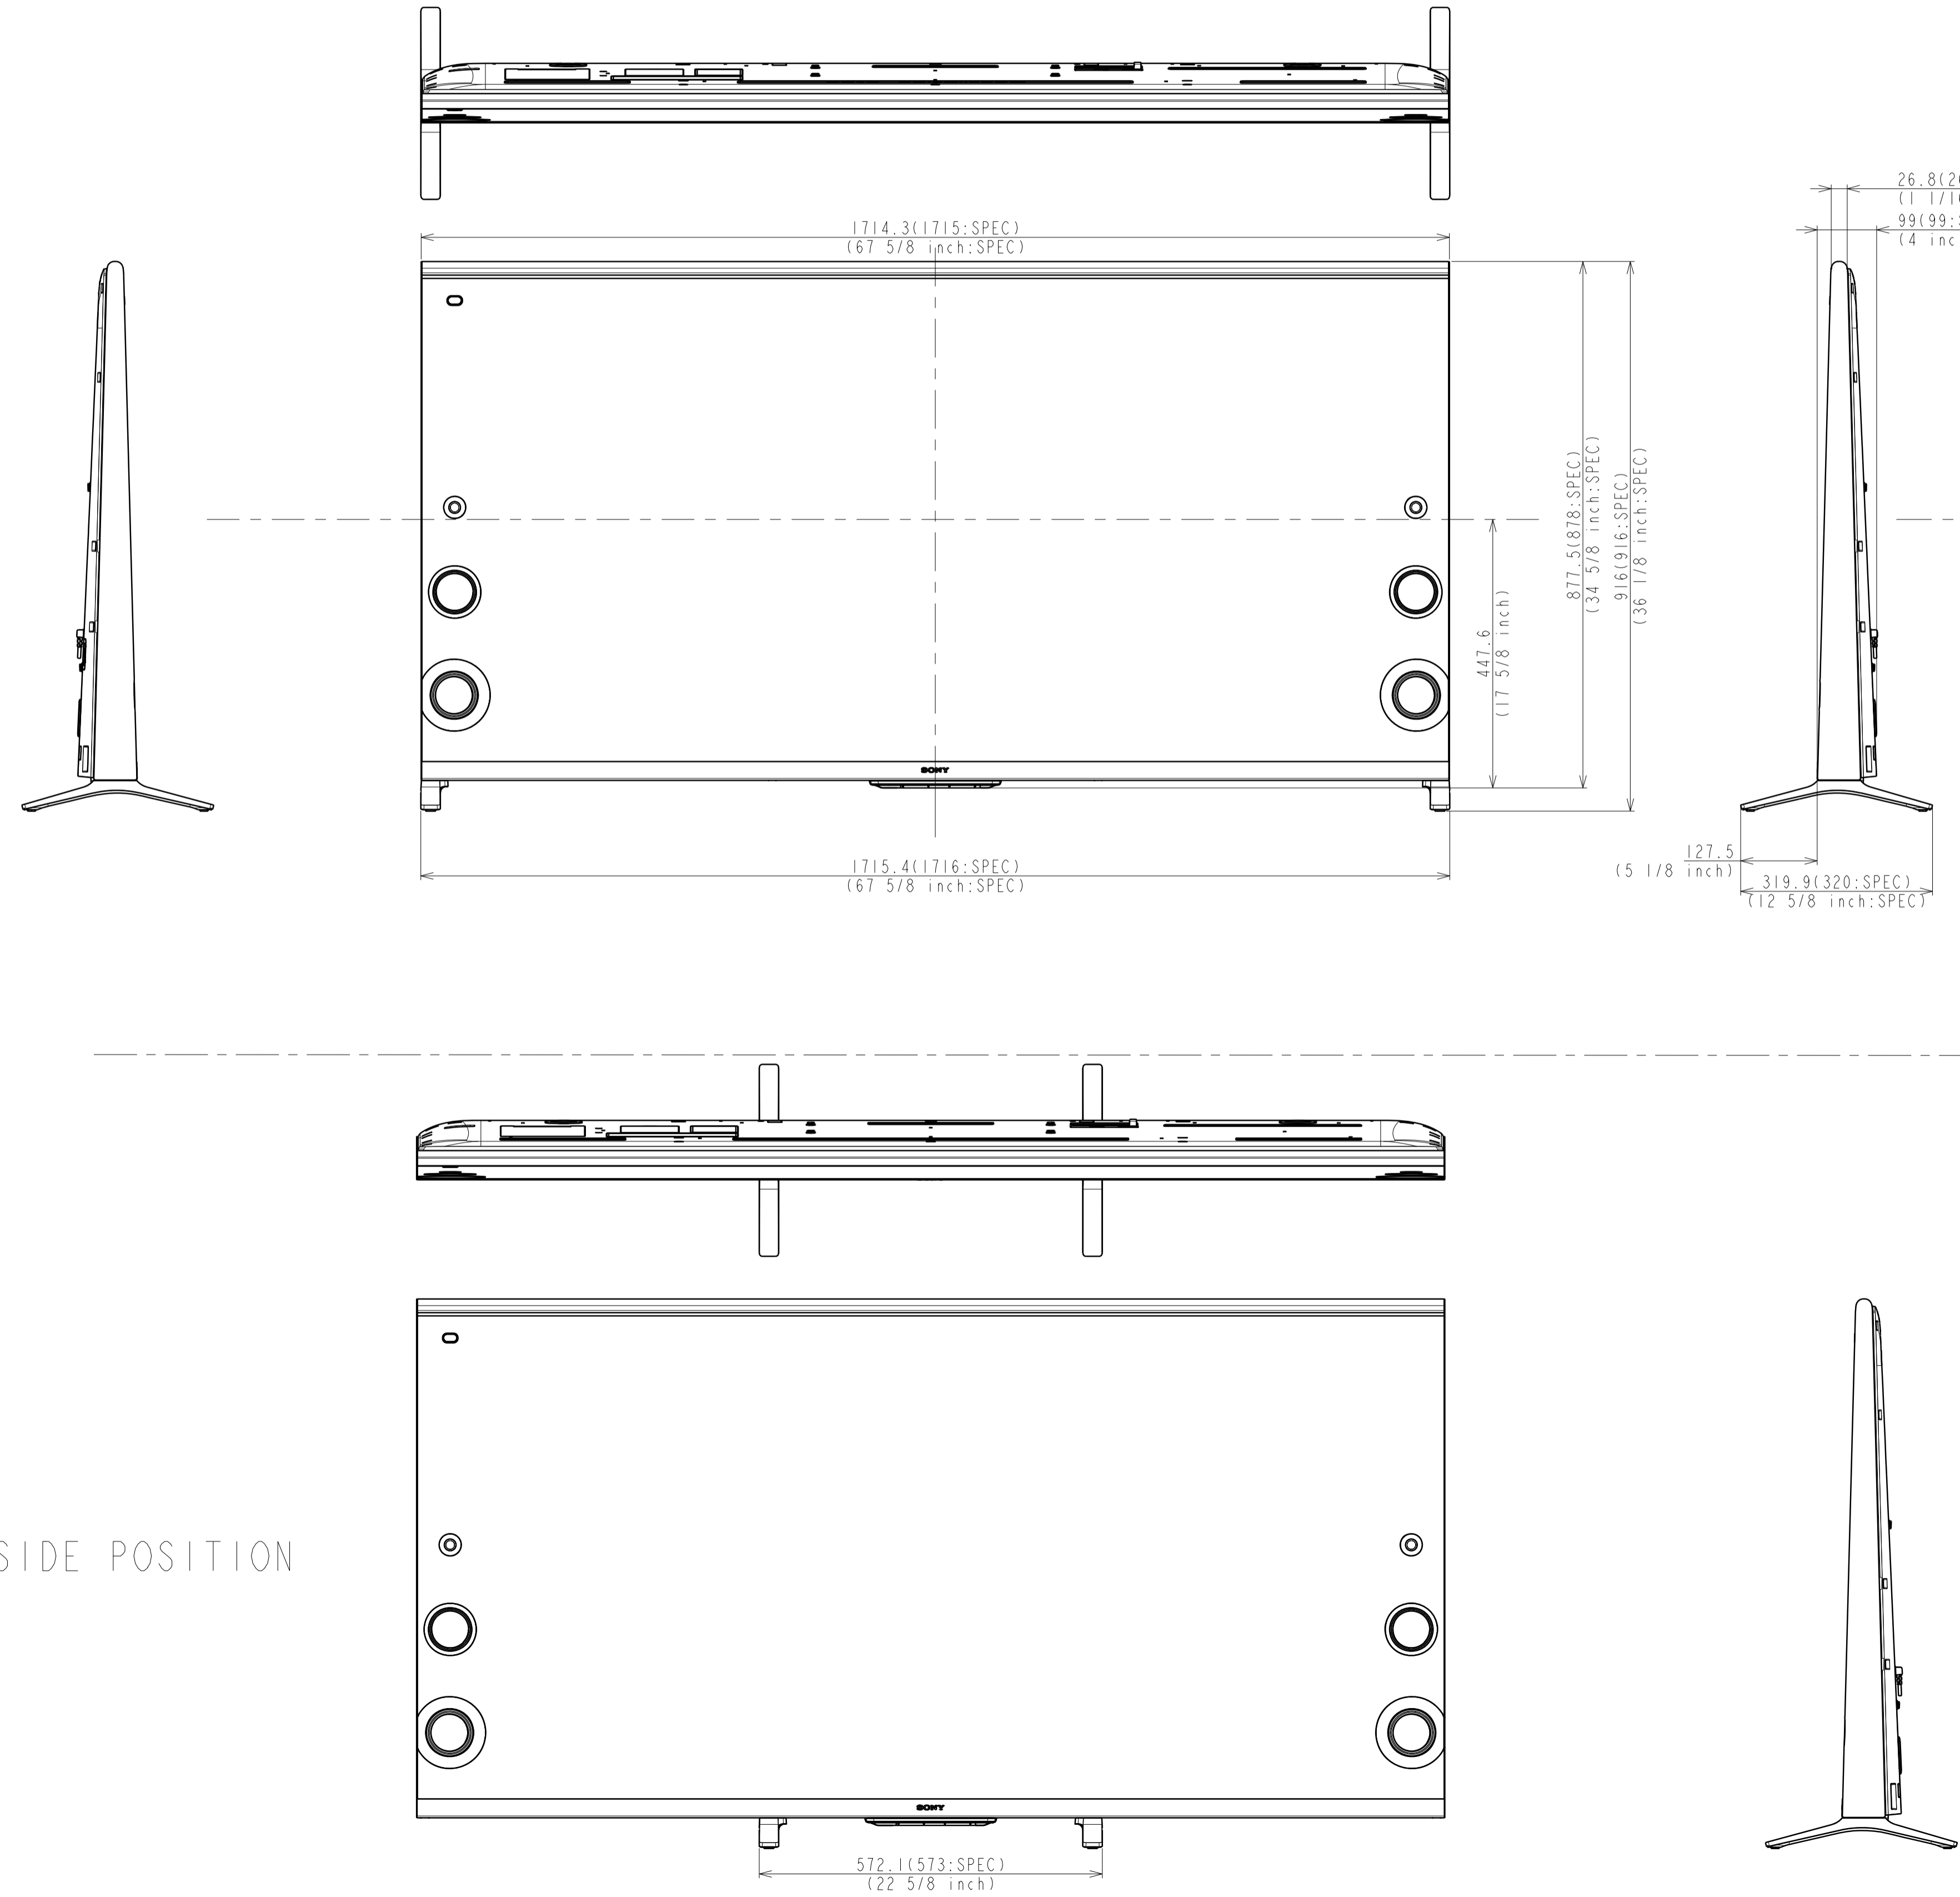

Area	JAPAN	NORTH AMERICA	LATIN AMERICA	EUROPE	GENERAL AREA	CHINA	
Model Name	KD-65X9200B	XBR-65X900B	XBR-65X905B	KD-65X9005B	KD-65X9000B	KD-65X9000B	
SV No.	SV-26180	SV-26004	SV-26029	SV-26154	SV-26200	SV-26250	
DIMENSION	TV only (WxHxD)	171.5x87.8x9.9(2.68) cm	1715x878x99(26.8) mm / 67 5/8 x 34 5/8 x 4(1 1/8) inch	1715x878x99(26.8) mm	Approx. 171.5x87.8x9.9(2.68) cm	Approx. 171.5x878x99(26.8) mm	Approx. 171.5x878x99(26.8) mm
	TV with Stand (WxHxD)	171.6x91.6x32.0 cm	1716x916x320 mm / 67 5/8 x 36 1/8 x 12 5/8 inch	1716x916x320 mm	Approx. 171.6x91.6x32.0 cm	Approx. 1716x916x320 mm	Approx. 1716x916x320 mm
	Media Receiver (WxHxD)	-	-	-	-	-	-
	Monitor only (WxHxD)	-	-	-	-	-	-
	Monitor with Stand (WxHxD)	-	-	-	-	-	-
	Media Receiver with Stand (WxHxD)	-	-	-	-	-	-
	Satellite Speaker (WxHxD)	-	-	-	-	-	-
Stand Width	171.6 cm	1716 mm / 67 5/8 inch	1716 mm	Approx. 171.6 cm	Approx. 1716 mm	Approx. 1716 mm	
VESA Hole Pitch	40.0x30.0 cm	400x300 mm / 15 3/4 x 11 7/8 inch	400x300 mm	40.0x30.0 cm	400x300 mm	400x300 mm	
WEIGHT	TV Only	45.9 Kg	45.9 Kg / 101.2 lb	45.9 Kg	Approx. 45.9 Kg	Approx. 45.9 Kg	Approx. 45.9 Kg
	TV With Stand	46.6 Kg	46.6 Kg / 102.7 lb	46.6 Kg	Approx. 46.6 Kg	Approx. 46.6 Kg	Approx. 46.6 Kg
	Media Receiver	-	-	-	-	-	-
	Monitor Only	-	-	-	-	-	-
	Monitor With Stand	-	-	-	-	-	-
	Media Receiver with Stand	-	-	-	-	-	-
Remarks	Satellite Speaker	-	-	-	-	-	

UNIT	TOLERANCE	USED ON	RANK
ANGLE			
SCALE	1:1		
MATERIAL	COLOR	FINISH	COLOR
ORIGINAL MODEL	SV-26250(CNB)		
HISTORY SHEET: ECN-NO. REVISION SIGN DRAWN BY: PLANNED BY: CHECKED BY: APPROVED BY: MODEL PART NO. PART NO.			
65(X900B) EXTERIOR VIEW 65(X900B) EXTERIOR VIEW			
SHEET 1/2			

SU-WL450 Standard

SU-WL450 Super Slim

SONY STANDARD DRAWING